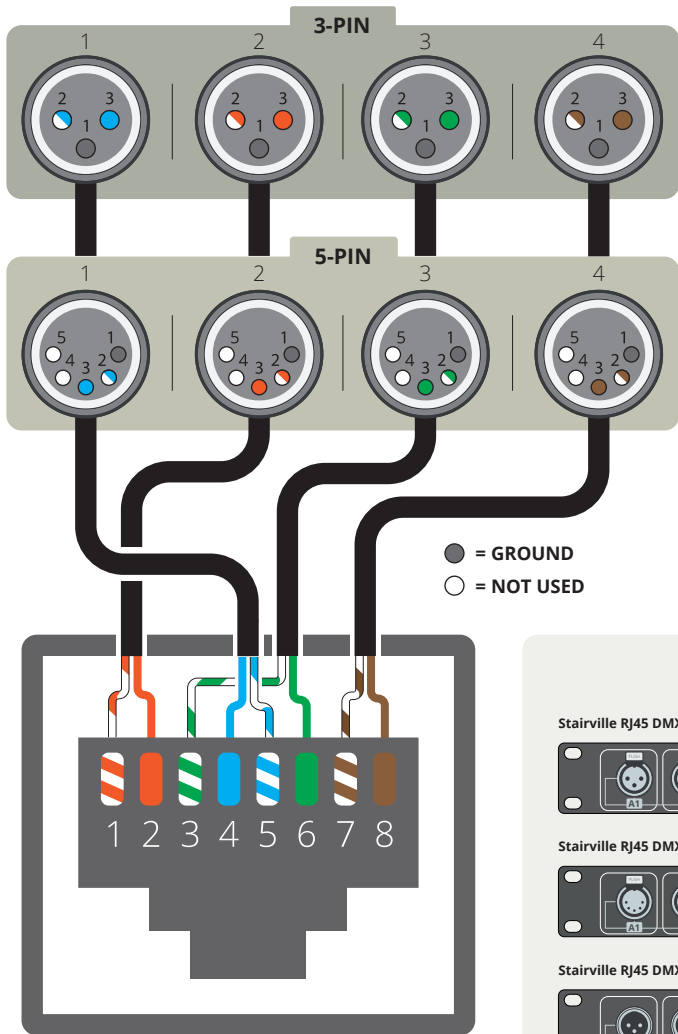

Stairville RJ45 Split Overview

Box Version

Stairville RJ45 DMX Split Box FX4 - 3-PIN (#368416)

Stairville RJ45 DMX Split Box MX4 - 3-PIN (#368415)

Stairville RJ45 DMX Split Box FX4 - 5-PIN (#420130)

Stairville RJ45 DMX Split Box MX4 - 5-PIN (#420131)

Shuttle Version

Stairville RJ45 DMX Shuttle Snake FX4 - 3-PIN (#368407)

Stairville RJ45 DMX Shuttle Snake FX4 - 5-PIN (#420127)

Stairville RJ45 DMX Shuttle Snake FX4 - 3-PIN (#368408)

Stairville RJ45 DMX Shuttle Snake FX4 - 5-PIN (#420128)

Rack Version

Stairville RJ45 DMX Rack Split FX42 - 3-PIN (#454703)

Stairville RJ45 DMX Rack Split FX42 - 5-PIN (#454727)

Stairville RJ45 DMX Rack Split MX42 - 3-PIN (#454702)

Stairville RJ45 DMX Rack Split MX42 - 5-PIN (#454725)

Stairville RJ45 DMX Rack Split FX44 - 3-PIN (#454705)

Stairville RJ45 DMX Rack Split MX44 - 3-PIN (#454704)

Stairville RJ45 DMX Rack Split MX44 - 5-PIN (#454726)

Stairville RJ45 DMX Rack Split MX44 - 5-PIN (#454724)