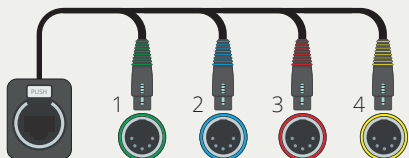

Stairville RJ45 Split Overview

Box Version

Stairville RJ45 DMX Split Box FX4 - 3-PIN (#368416)

Stairville RJ45 DMX Split Box MX4 - 3-PIN (#368415)

Stairville RJ45 DMX Split Box FX4 - 5-PIN (#420130)

Stairville RJ45 DMX Split Box MX4 - 5-PIN (#420131)

Shuttle Version

Stairville RJ45 DMX Shuttle Snake FX4 - 3-PIN (#368407)

Stairville RJ45 DMX Shuttle Snake FX4 - 5-PIN (#420127)

Stairville RJ45 DMX Shuttle Snake FX4 - 3-PIN (#368408)

Stairville RJ45 DMX Shuttle Snake FX4 - 5-PIN (#420128)

Rack Version

Stairville RJ45 DMX Rack Split FX42 - 3-PIN (#454703)

Stairville RJ45 DMX Rack Split FX42 - 5-PIN (#454727)

Stairville RJ45 DMX Rack Split MX42 - 3-PIN (#454702)

Stairville RJ45 DMX Rack Split MX42 - 5-PIN (#454725)