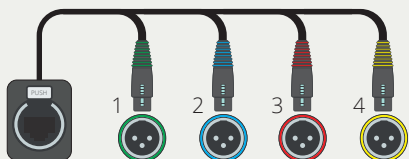

Stairville RJ45 Split Overview

Box Version

Stairville RJ45 DMX Split Box FX4 - 3-PIN (#368416)

Stairville RJ45 DMX Split Box MX4 - 3-PIN (#368415)

Stairville RJ45 DMX Split Box FX4 - 5-PIN (#420130)

Stairville RJ45 DMX Split Box MX4 - 5-PIN (#420131)

Shuttle Version

Stairville RJ45 DMX Shuttle Snake FX4 - 3-PIN (#368407)

Stairville RJ45 DMX Shuttle Snake FX4 - 5-PIN (#420127)

Stairville RJ45 DMX Shuttle Snake FX4 - 3-PIN (#368408)

Stairville RJ45 DMX Shuttle Snake FX4 - 5-PIN (#420128)

Rack Version

Stairville RJ45 DMX Rack Split FX42 - 3-PIN (#454703)

Stairville RJ45 DMX Rack Split FX42 - 5-PIN (#454727)

Stairville RJ45 DMX Rack Split MX42 - 3-PIN (#454702)

Stairville RJ45 DMX Rack Split MX42 - 5-PIN (#454725)