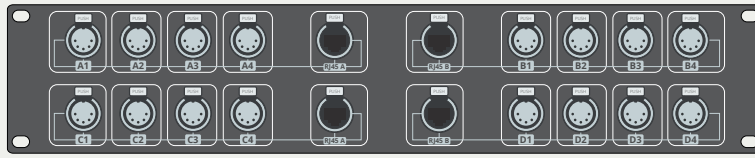

Stairville RJ45 Split Overview

Box Version

Stairville RJ45 DMX Split Box FX4 - 3-PIN (#368416)

Stairville RJ45 DMX Split Box MX4 - 3-PIN (#368415)

Stairville RJ45 DMX Split Box FX4 - 5-PIN (#420130)

Stairville RJ45 DMX Split Box MX4 - 5-PIN (#420131)

Shuttle Version

Stairville RJ45 DMX Shuttle Snake FX4 - 3-PIN (#368407)

Stairville RJ45 DMX Shuttle Snake FX4 - 5-PIN (#420127)

Stairville RJ45 DMX Shuttle Snake FX4 - 3-PIN (#368408)

Stairville RJ45 DMX Shuttle Snake FX4 - 5-PIN (#420128)

Rack Version

Stairville RJ45 DMX Rack Split FX42 - 3-PIN (#454703)

Stairville RJ45 DMX Rack Split FX42 - 5-PIN (#454727)

Stairville RJ45 DMX Rack Split MX42 - 3-PIN (#454702)

Stairville RJ45 DMX Rack Split MX42 - 5-PIN (#454725)

Stairville RJ45 DMX Rack Split FX44 - 3-PIN (#454705)

Stairville RJ45 DMX Rack Split MX44 - 3-PIN (#454704)

Stairville RJ45 DMX Rack Split MX44 - 5-PIN (#454726)

Stairville RJ45 DMX Rack Split MX44 - 5-PIN (#454724)