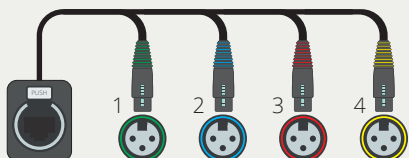

Stairville RJ45 Split Overview

Box Version

Stairville RJ45 DMX Split Box FX4 - 3-PIN (#368416)

Stairville RJ45 DMX Split Box MX4 - 3-PIN (#368415)

Stairville RJ45 DMX Split Box FX4 - 5-PIN (#420130)

Stairville RJ45 DMX Split Box MX4 - 5-PIN (#420131)

Shuttle Version

Stairville RJ45 DMX Shuttle Snake FX4 - 3-PIN (#368407)

Stairville RJ45 DMX Shuttle Snake FX4 - 5-PIN (#420127)

Stairville RJ45 DMX Shuttle Snake FX4 - 3-PIN (#368408)

Stairville RJ45 DMX Shuttle Snake FX4 - 5-PIN (#420128)

Rack Version

Stairville RJ45 DMX Rack Split FX42 - 3-PIN (#454703)

Stairville RJ45 DMX Rack Split FX42 - 5-PIN (#454727)

Stairville RJ45 DMX Rack Split MX42 - 3-PIN (#454702)

Stairville RJ45 DMX Rack Split MX42 - 5-PIN (#454725)