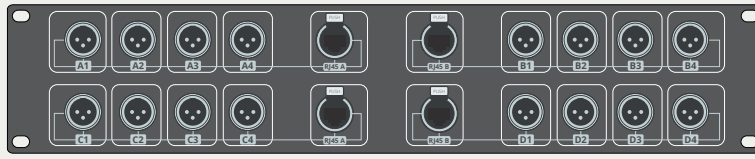

Stairville RJ45 Split Overview

Box Version

Stairville RJ45 DMX Split Box FX4 - 3-PIN (#368416)

Stairville RJ45 DMX Split Box MX4 - 3-PIN (#368415)

Stairville RJ45 DMX Split Box FX4 - 5-PIN (#420130)

Stairville RJ45 DMX Split Box MX4 - 5-PIN (#420131)

Shuttle Version

Stairville RJ45 DMX Shuttle Snake FX4 - 3-PIN (#368407)

Stairville RJ45 DMX Shuttle Snake FX4 - 5-PIN (#420127)

Stairville RJ45 DMX Shuttle Snake FX4 - 3-PIN (#368408)

Stairville RJ45 DMX Shuttle Snake FX4 - 5-PIN (#420128)

Rack Version

Stairville RJ45 DMX Rack Split FX42 - 3-PIN (#454703)

Stairville RJ45 DMX Rack Split FX42 - 5-PIN (#454727)

Stairville RJ45 DMX Rack Split MX42 - 3-PIN (#454702)

Stairville RJ45 DMX Rack Split MX42 - 5-PIN (#454725)

Stairville RJ45 DMX Rack Split FX44 - 3-PIN (#454705)

Stairville RJ45 DMX Rack Split MX44 - 3-PIN (#454704)

Stairville RJ45 DMX Rack Split MX44 - 5-PIN (#454726)

Stairville RJ45 DMX Rack Split MX44 - 5-PIN (#454724)