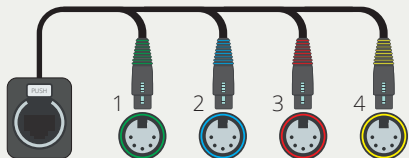

Stairville RJ45 Split Overview

Box Version

Stairville RJ45 DMX Split Box FX4 - 3-PIN (#368416)

Stairville RJ45 DMX Split Box MX4 - 3-PIN (#368415)

Stairville RJ45 DMX Split Box FX4 - 5-PIN (#420130)

Stairville RJ45 DMX Split Box MX4 - 5-PIN (#420131)

Shuttle Version

Stairville RJ45 DMX Shuttle Snake FX4 - 3-PIN (#368407)

Stairville RJ45 DMX Shuttle Snake FX4 - 5-PIN (#420127)

Stairville RJ45 DMX Shuttle Snake FX4 - 3-PIN (#368408)

Stairville RJ45 DMX Shuttle Snake FX4 - 5-PIN (#420128)

Rack Version

Stairville RJ45 DMX Rack Split FX42 - 3-PIN (#454703)

Stairville RJ45 DMX Rack Split FX42 - 5-PIN (#454727)

Stairville RJ45 DMX Rack Split MX42 - 3-PIN (#454702)

Stairville RJ45 DMX Rack Split MX42 - 5-PIN (#454725)