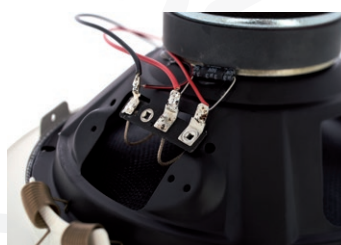

# In-ceiling speaker DE200

EN

- ✓ One-piece 2-way in-ceiling loudspeaker
- ✓ with Kevlar membrane and ball-proof decorative grille
- ✓ Ideal for use in department stores, restaurants and offices
- ✓ suitable for installation in ceilings of all kinds
- ✓ high sound quality and balanced frequency response
- ✓ well suited for background music

Power handling	30 W
Impedance	8 Ω
Sound pressure level	110 dB max.
Frequency response	60 – 22.000 Hz
Dispersion angle	160°
Dimensions	Ø 252 × 120 mm
Ceiling cut-out	215 – 230 mm
Weight	2.5 kg
Colour	White RAL 9010

This device is used to convert electrical low frequency signals into acoustic. Any other use or use under other operating conditions is considered to be improper and may result in personal injury or property damage. No liability will be assumed for damages resulting from improper use.