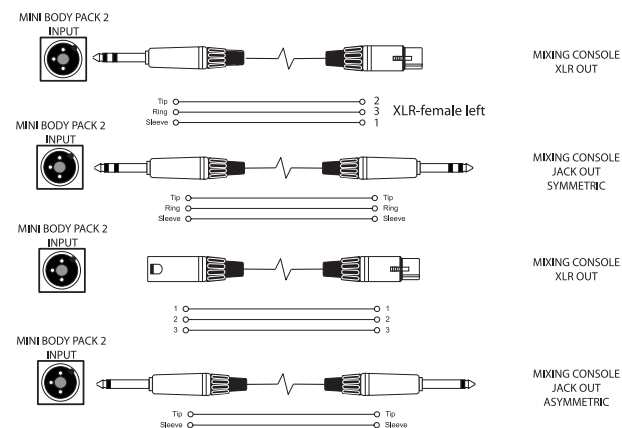

Technical specifications

- Dimensions (W × H × D): 90 × 30 × 35 mm
- Weight: 95 g

This device is used to adjust the volume of InEar systems. Any other use or use under other operating conditions is considered to be improper and may result in personal injury or property damage. No liability will be assumed for damages resulting from improper use.

MINI BODY PACK 2 POSITION MODE SWITCH (STEREO)

SETUP TO CONNECT IN **STEREO** MODE

MINI BODY PACK 2 POSITION MODE SWITCH (MONO)

SETUP TO CONNECT IN **MONO** MODE

For the transport and protective packaging, environmentally friendly materials have been chosen that can be supplied to normal recycling. Ensure that plastic bags, packaging, etc. are properly disposed of. Do not just dispose of these materials with your normal household waste, but make sure that they are collected for recycling. Please follow the notes and markings on the packaging.