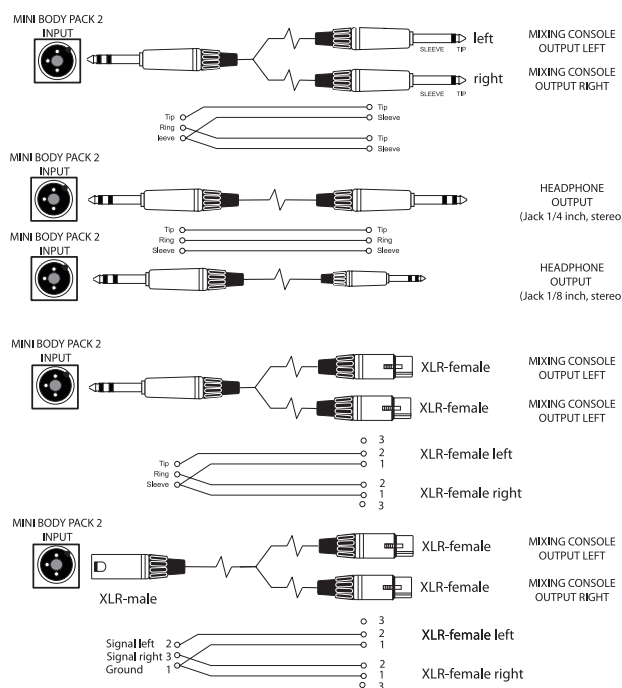

MINI BODY PACK 2 POSITION MODE SWITCH (STEREO)

SETUP TO CONNECT IN **STEREO** MODE

MINI BODY PACK 2 POSITION MODE SWITCH (MONO)

SETUP TO CONNECT IN **MONO** MODE