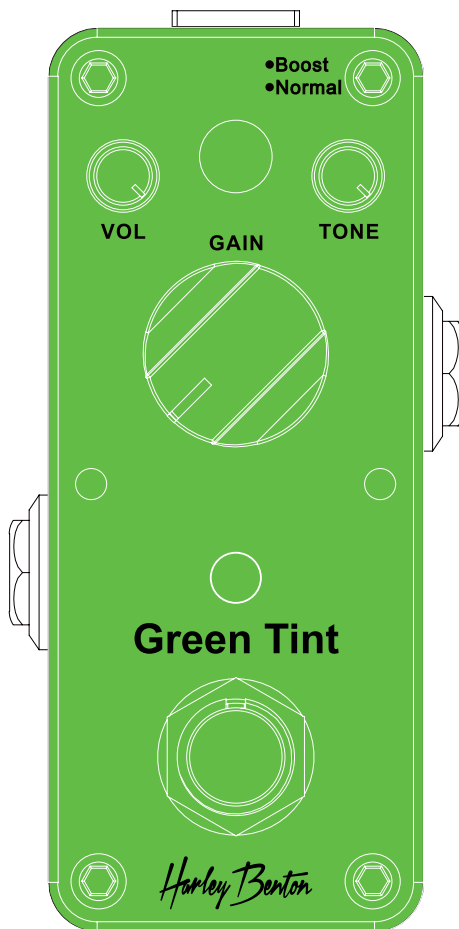

MiniStomp Green Tint

- Effects pedal for electric guitar, with which the Ibanez Tube Screamer sound is to be reproduced
- Vintage tube-like overdrive with a warm and natural sound
- True bypass to eliminate signal interference when switched off
- Solid metal housing
- Boost / normal switch, tone, volume, and gain control
- On / off switch with status LED indicator
- In- and output socket ¼" jack
- Voltage supply: 9 V_{DC} via mains adapter, centre negative, (mains adapter not included)
- Current draw: 20 mA
- Dimensions: 92 mm × 38 mm × 32 mm
- Weight: 133 g