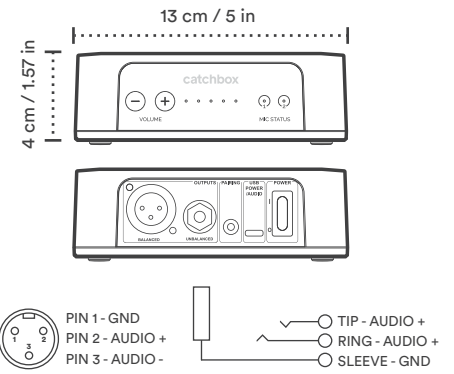

## Receiver

Weight	200 g / 7 oz
Dimensions	130 × 130 × 40 mm / 5.1 × 5.1 × 1.4 in
Power supply	5V 1A USB-C
Gain offset range (Volume control)	30 dB in steps of 3 dB (separate Mute setting)
Audio outputs	6.3 mm / 1/4 in jack socket - unbalanced, Line level XLR - balanced, Mic level USB-C - digital output

## Transmitter (with Cover)

Weight	370 g / 13.05 oz
Dimensions	180 × 180 × 180 mm / 7 × 7 × 7 in
Built-in Automute technology	Yes
Microphone element	Electret condenser, omni-directional
Gain adjustment range (Volume control)	8 dB in steps of 2 dB
Audio frequency response	50 to 11000 Hz
Battery type	Li-ion, rechargeable
Battery life	12h
Battery charge time	Wireless: 6h USB-C: 3h
Wireless charger compatible	Yes (Catchbox proprietary protocol)

## Presenter Mic\*

Weight (with clip)	80 g / 2.8 oz
Dimensions (with clip)	82 × 60 × 28 mm / 3.2 × 2.4 × 1.1 in
Audio frequency response (built-in microphone)	50 to 11000 Hz
Microphone connector	3.5 mm / 1/8 in jack socket
Battery type	Li-ion, rechargeable
Battery life	7h
Battery charge time	USB-C: 2h
Wireless charger compatible	No