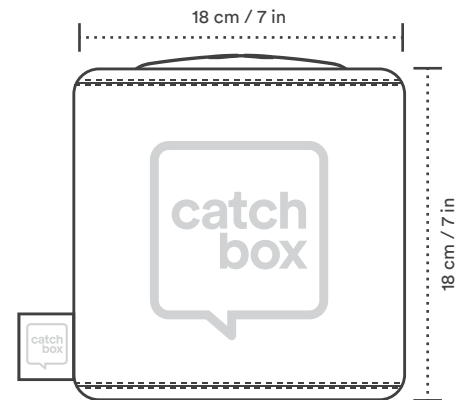

## Receiver

Weight	200 g / 7 oz
Dimensions	130 × 130 × 40 mm / 5.1 × 5.1 × 1.4 in
Power supply	5V 1A USB-C
Gain offset range (Volume control)	30 dB in steps of 3 dB (separate Mute setting)
Audio outputs	6.3 mm / 1/4 in jack socket - unbalanced, Line level XLR - balanced, Mic level USB-C - digital output

## Transmitter (with Cover)

Weight	370 g / 13.05 oz
Dimensions	180 × 180 × 180 mm / 7 × 7 × 7 in
Built-in Automute technology	Yes
Microphone element	Electret condenser, omni-directional
Gain adjustment range (Volume control)	8 dB in steps of 2 dB
Audio frequency response	50 to 11000 Hz
Battery type	Li-ion, rechargeable
Battery life	12h
Battery charge time	Wireless: 6h USB-C: 3h
Wireless charger compatible	Yes (Catchbox proprietary protocol)

## Presenter Mic\*

Weight (with clip)	80 g / 2.8 oz
Dimensions (with clip)	82 × 60 × 28 mm / 3.2 × 2.4 × 1.1 in
Audio frequency response (built-in microphone)	50 to 11000 Hz
Microphone connector	3.5 mm / 1/8 in jack socket
Battery type	Li-ion, rechargeable
Battery life	7h
Battery charge time	USB-C: 2h
Wireless charger compatible	No