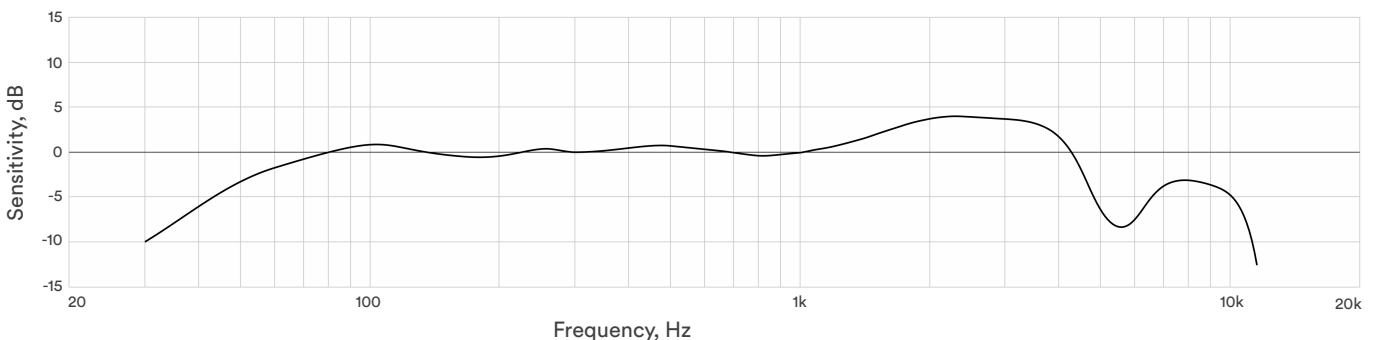

Audio frequency response

* Note: Frequency response is measured with attached foam cap