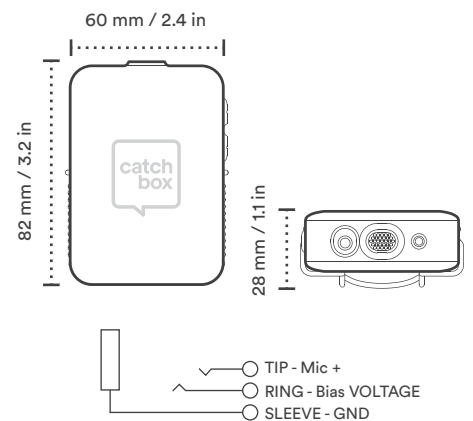

## Receiver

Weight	200 g / 7 oz
Dimensions	130 × 130 × 40 mm / 5.1 × 5.1 × 1.4 in
Power supply	5V 1A USB-C
Gain offset range (Volume control)	30 dB in steps of 3 dB (separate Mute setting)
Audio outputs	6.3 mm / 1/4 in jack socket - unbalanced, Line level XLR - balanced, Mic level USB-C - digital output

## Transmitter (with Cover)

Weight	370 g / 13.05 oz
Dimensions	180 × 180 × 180 mm / 7 × 7 × 7 in
Built-in Automute technology	Yes
Microphone element	Electret condenser, omni-directional
Gain adjustment range (Volume control)	8 dB in steps of 2 dB
Audio frequency response	50 to 11000 Hz
Battery type	Li-ion, rechargeable
Battery life	12h
Battery charge time	Wireless: 6h USB-C: 3h
Wireless charger compatible	Yes (Catchbox proprietary protocol)

## Presenter Mic\*

Weight (with clip)	80 g / 2.8 oz
Dimensions (with clip)	82 × 60 × 28 mm / 3.2 × 2.4 × 1.1 in
Audio frequency response (built-in microphone)	50 to 11000 Hz
Microphone connector	3.5 mm / 1/8 in jack socket
Battery type	Li-ion, rechargeable
Battery life	7h
Battery charge time	USB-C: 2h
Wireless charger compatible	No