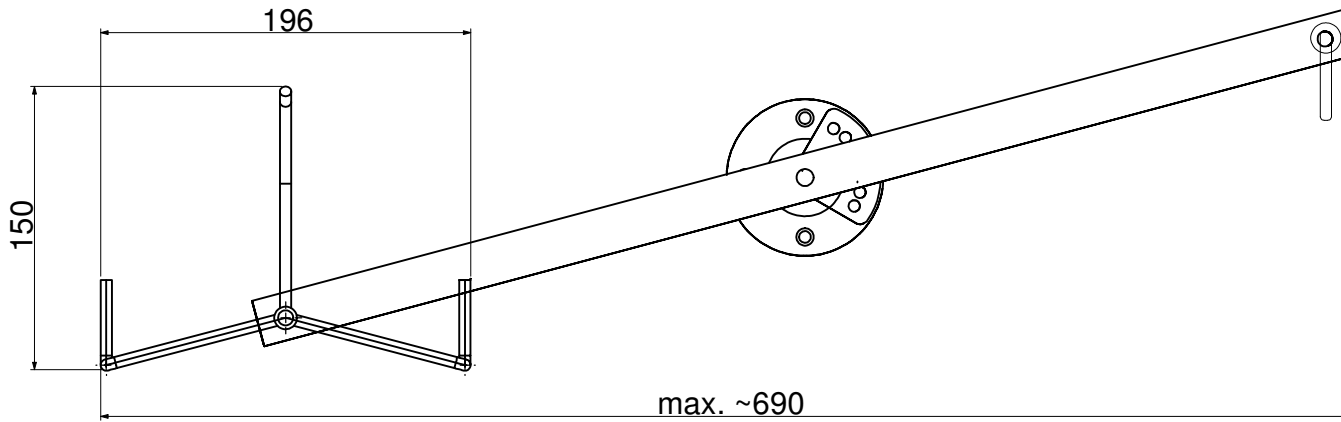

RS 20932 B/1C Wallhanger for Ukulele

RS 20931 B/1C Wallhanger for Acoustic Guitar

RS 20930 B/1C Wallhanger for Electric Guitar and Bass

Datum		Warwick GmbH & Co Musik Equipment KG Gieselerstraße 10 D-68228 Mannheim Tel. +49 (0) 71422 555 0 Fax +49 (0) 71422 555 99
Revisi		
23.12.2008		Wallhanger
		sizes in mm