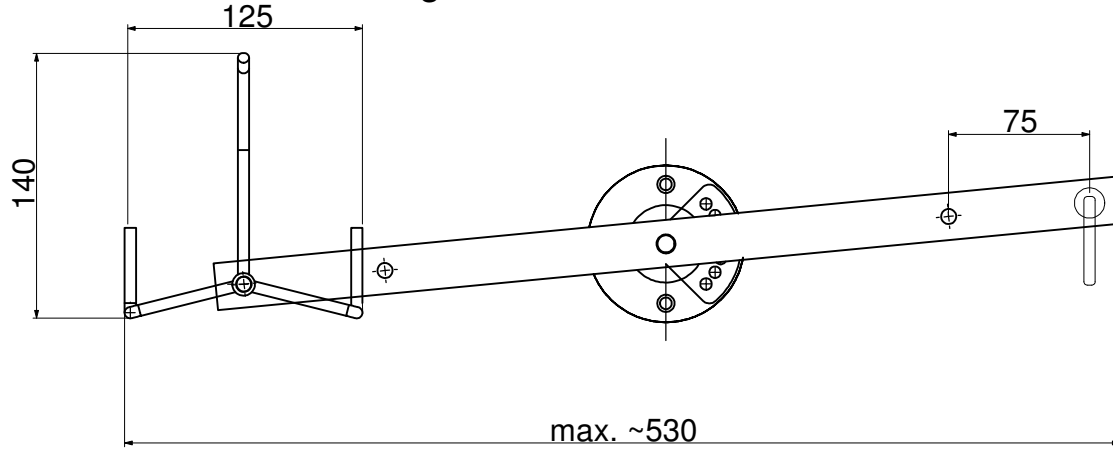

RS 20932 B/1C Wallhanger for Ukulele

RS 20931 B/1C Wallhanger for Acoustic Guitar

RS 20930 B/1C Wallhanger for Electric Guitar and Bass

Datum		Warwick GmbH & Co Musik Equipment KG Gieselerstraße 10 D-68228 Mannheim Tel. +49 (0) 71422 555 0 Fax +49 (0) 71422 555 99
Revisi		
23.12.2008		Wallhanger
		sizes in mm