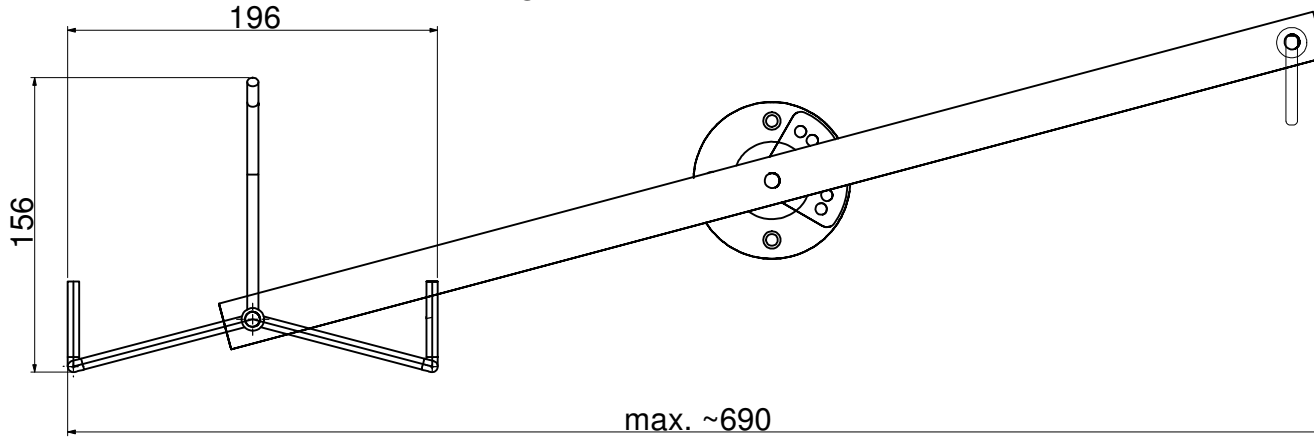

RS 20932 B/1C Wallhanger for Ukulele

RS 20931 B/1C Wallhanger for Acoustic Guitar

RS 20930 B/1C Wallhanger for Electric Guitar and Bass

Datum		Warwick GmbH & Co Musik Equipment KG Gieselerstraße 10 D-68228 Mannheim Tel. +49 (0) 71422 555 0 Fax +49 (0) 71422 555 99
Revisi		
23.12.2008		Wallhanger
		sizes in mm