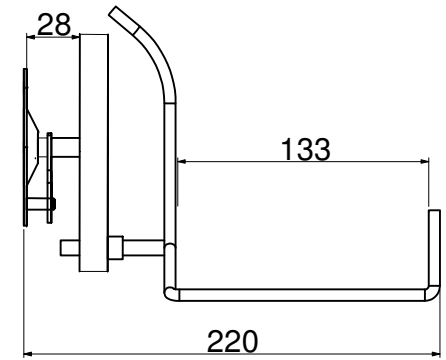

RS 20932 B/1C Wallhanger for Ukulele

RS 20931 B/1C Wallhanger for Acoustic Guitar

RS 20930 B/1C Wallhanger for Electric Guitar and Bass

Datum		Warwick GmbH & Co Musik Equipment KG Gieselerstraße 10 D-68228 Mannheim Tel. +49 (0) 71422 555 0 Fax +49 (0) 71422 555 99
Revisi		
23.12.2008		Wallhanger
		sizes in mm