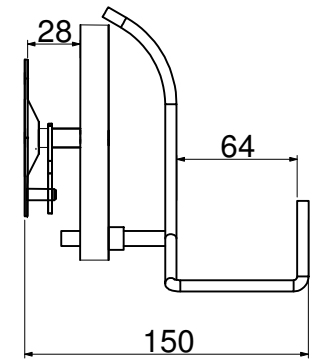

RS 20932 B/1C Wallhanger for Ukulele

RS 20931 B/1C Wallhanger for Acoustic Guitar

RS 20930 B/1C Wallhanger for Electric Guitar and Bass

Datum		Warwick GmbH & Co Musik Equipment KG Gieselerstraße 10 D-68228 Mannheim Tel. +49 (0) 71422 555 0 Fax +49 (0) 71422 555 99
Revisi		
23.12.2008		Wallhanger
		sizes in mm