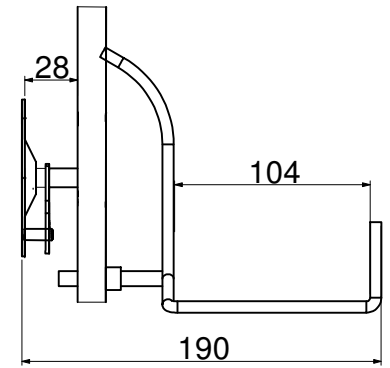

RS 20932 B/1C Wallhanger for Ukulele

RS 20931 B/1C Wallhanger for Acoustic Guitar

RS 20930 B/1C Wallhanger for Electric Guitar and Bass

Datum		Warwick GmbH & Co Musik Equipment KG Gieselerstraße 10 D-68228 Mannheim Tel. +49 (0) 71422 555 0 Fax +49 (0) 71422 555 99
Revisi		
23.12.2008		Wallhanger
		sizes in mm