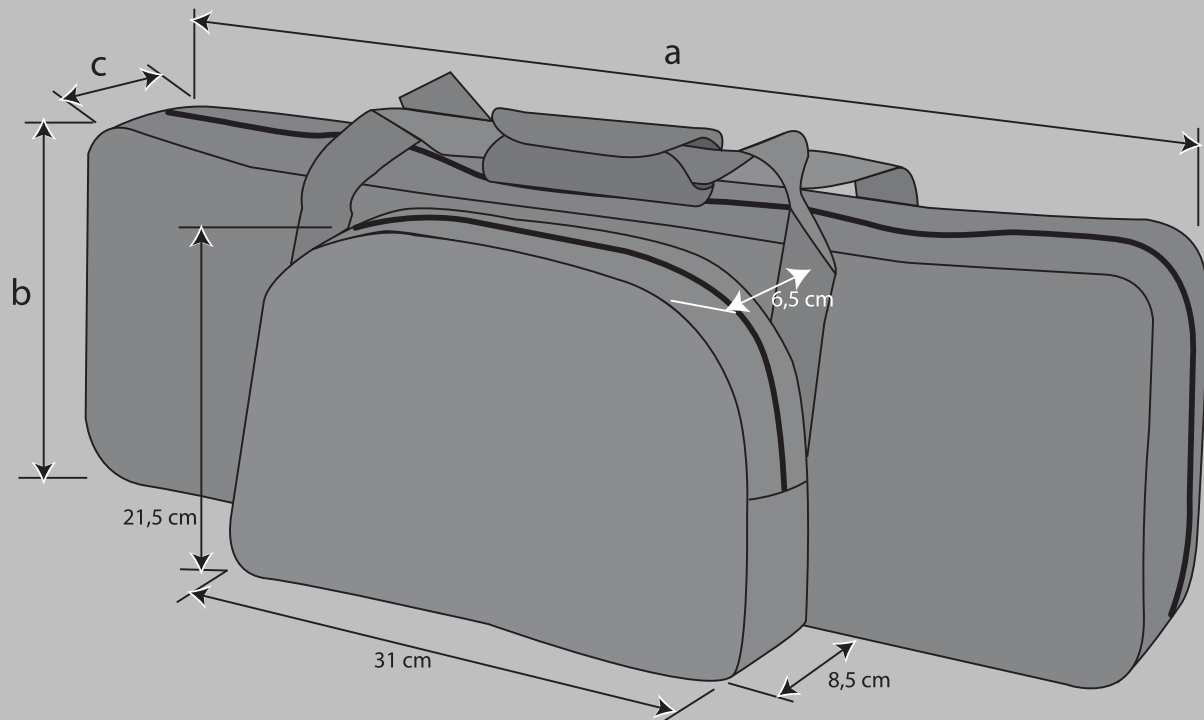

EFFECT PEDAL BAGS

Außenmaße (mm)

Art.No.	a	b	c	Modelle
RB 23010	360	220	70	DOD TEC 4; Digitech XP 100/200/300/400, Genesis 3, BP 200, RP 200; Zoom 3000; Boss ME 30; Mesa Boogie V-Twin; Korg AX 1B/AX 1G; H&K Tubeman; Tube Factor; Rotosphere; Replex
RB 23020	450	230	80	Korg AX 30G/AX, 30B/AX, 100G/AX, 300 G/AX, 300 B/AX, 1000; Zoom 3030/2020; Digitech RP3, GNX 1; DOD GS 30; Nobels MF2
RB 23030	540	250	80	Nobels MF 1; Boss GT3; Johnson J8 Floor Board; Zoom GFX8
RB 23040	580	230	100	Engl Tube Toner; Boss GT5
RB 23050	670	240	80	Digitech RP 20, BNX 3, GNX 3; Rocktron Midimate 2350; Johnson J12 Floor Board
RB 23060	540	300	100	POD XT Live, Zoom 4040/3000S/8080; Rocktron Taboo Artist; Digitech RP 7; Controll 8; Boss GT3/GT6; Roland VG 88, GR33
RB 23070	250	200	85	Korg AX1G/AX1B; Zoom 505/506/507/508/509/510, GFX 707, BFX 808; Digitech Genesis 1, RP 100
RB 23080	310	180	85	Johnson J Station; Yamaha DG Stomp; Behringer V-Amp

EFFECT PEDAL BAGS

Außenmaße (mm)

Art.No.	a	b	c	Modelle
RB 23090	a1 = 310	b1 = 210	90	Line 6 POD; Bass POD
	a2 = 220	b2 = 110		

EFFECT PEDAL BAGS

Außenmaße (mm)

Art.No.	a	b	c	Modelle
RB 23094	690	240	90	Behringer FCB 1010
RB 23095	710	210	90	Line 6 Floorboard; POD 2.0
RB 23096	705	255	105	FBV Board; Behringer FCB 1010
RB 23097	480	240	95	FBV Shortboard; POD XT