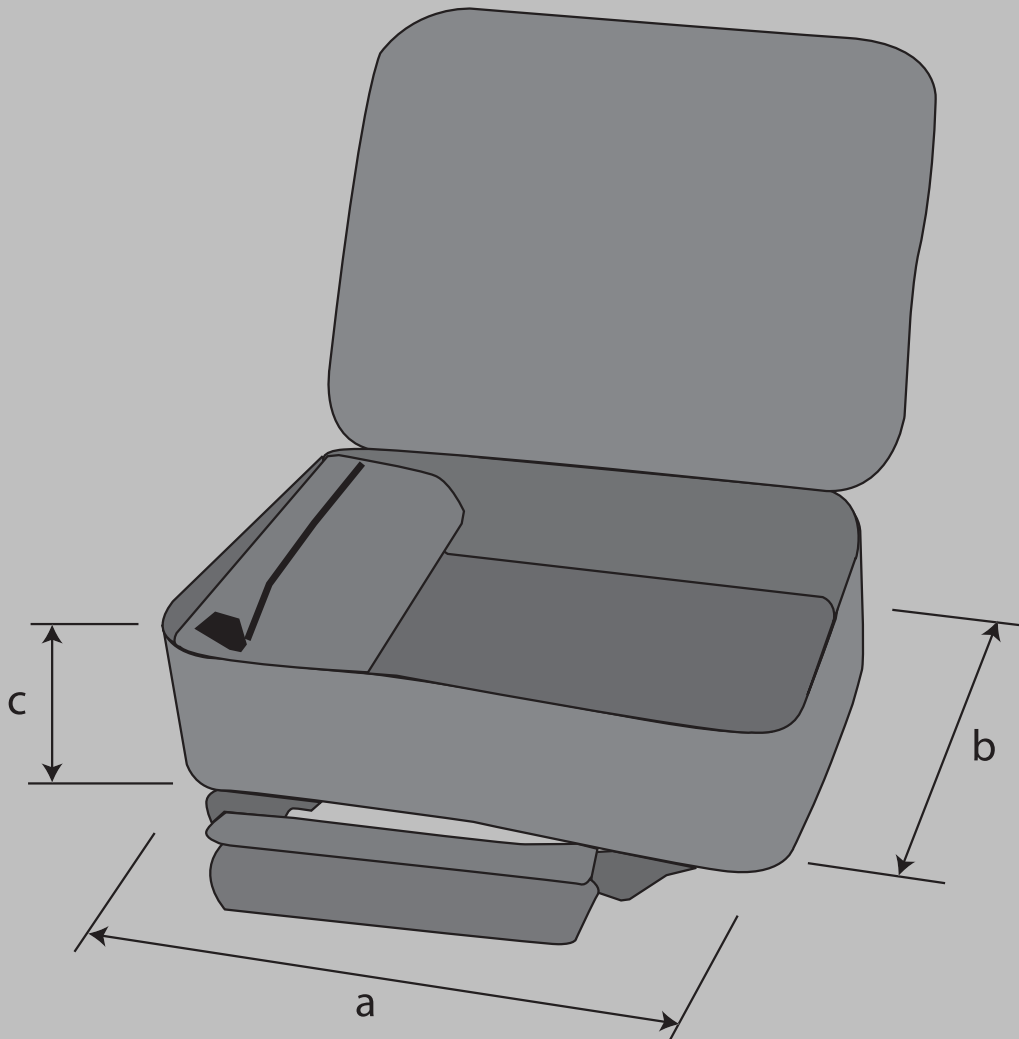

EFFECT PEDAL BAGS

Außenmaße (mm)

Art.No.	a	b	c	Modelle
RB 23010	360	220	70	DOD TEC 4; Digitech XP 100/200/300/400, Genesis 3, BP 200, RP 200; Zoom 3000; Boss ME 30; Mesa Boogie V-Twin; Korg AX 1B/AX 1G; H&K Tubeman; Tube Factor; Rotosphere; Replex
RB 23020	450	230	80	Korg AX 30G/AX, 30B/AX, 100G/AX, 300 G/AX, 300 B/AX, 1000; Zoom 3030/2020; Digitech RP3, GNX 1; DOD GS 30; Nobels MF2
RB 23030	540	250	80	Nobels MF 1; Boss GT3; Johnson J8 Floor Board; Zoom GFX8
RB 23040	580	230	100	Engl Tube Toner; Boss GT5
RB 23050	670	240	80	Digitech RP 20, BNX 3, GNX 3; Rocktron Midimate 2350; Johnson J12 Floor Board
RB 23060	540	300	100	POD XT Live, Zoom 4040/3000S/8080; Rocktron Taboo Artist; Digitech RP 7; Controll 8; Boss GT3/GT6; Roland VG 88, GR33
RB 23070	250	200	85	Korg AX1G/AX1B; Zoom 505/506/507/508/509/510, GFX 707, BFX 808; Digitech Genesis 1, RP 100
RB 23080	310	180	85	Johnson J Station; Yamaha DG Stomp; Behringer V-Amp

EFFECT PEDAL BAGS

Außenmaße (mm)

Art.No.	a	b	c	Modelle
RB 23090	a1 = 310	b1 = 210	90	Line 6 POD; Bass POD
	a2 = 220	b2 = 110		

EFFECT PEDAL BAGS

Außenmaße (mm)

Art.No.	a	b	c	Modelle
RB 23094	690	240	90	Behringer FCB 1010
RB 23095	710	210	90	Line 6 Floorboard; POD 2.0
RB 23096	705	255	105	FBV Board; Behringer FCB 1010
RB 23097	480	240	95	FBV Shortboard; POD XT