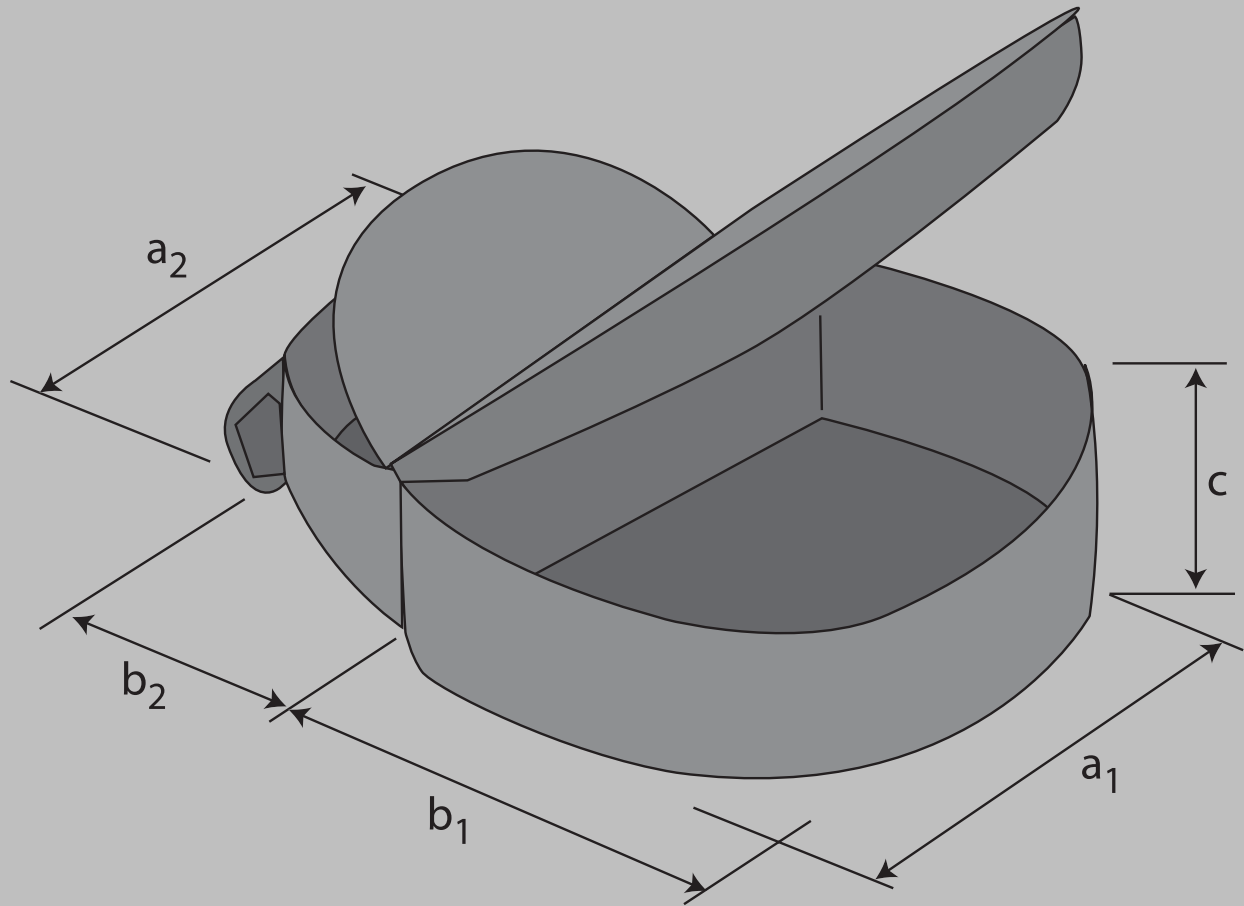

EFFECT PEDAL BAGS

Außenmaße (mm)

Art.No.	a	b	c	Modelle
RB 23010	360	220	70	DOD TEC 4; Digitech XP 100/200/300/400, Genesis 3, BP 200, RP 200; Zoom 3000; Boss ME 30; Mesa Boogie V-Twin; Korg AX 1B/AX 1G; H&K Tubeman; Tube Factor; Rotosphere; Replex
RB 23020	450	230	80	Korg AX 30G/AX, 30B/AX, 100G/AX, 300 G/AX, 300 B/AX, 1000; Zoom 3030/2020; Digitech RP3, GNX 1; DOD GS 30; Nobels MF2
RB 23030	540	250	80	Nobels MF 1; Boss GT3; Johnson J8 Floor Board; Zoom GFX8
RB 23040	580	230	100	Engl Tube Toner; Boss GT5
RB 23050	670	240	80	Digitech RP 20, BNX 3, GNX 3; Rocktron Midimate 2350; Johnson J12 Floor Board
RB 23060	540	300	100	POD XT Live, Zoom 4040/3000S/8080; Rocktron Taboo Artist; Digitech RP 7; Controll 8; Boss GT3/GT6; Roland VG 88, GR33
RB 23070	250	200	85	Korg AX1G/AX1B; Zoom 505/506/507/508/509/510, GFX 707, BFX 808; Digitech Genesis 1, RP 100
RB 23080	310	180	85	Johnson J Station; Yamaha DG Stomp; Behringer V-Amp

EFFECT PEDAL BAGS

Außenmaße (mm)

Art.No.	a	b	c	Modelle
RB 23090	a1 = 310	b1 = 210	90	Line 6 POD; Bass POD
	a2 = 220	b2 = 110		

EFFECT PEDAL BAGS

Außenmaße (mm)

Art.No.	a	b	c	Modelle
RB 23094	690	240	90	Behringer FCB 1010
RB 23095	710	210	90	Line 6 Floorboard; POD 2.0
RB 23096	705	255	105	FBV Board; Behringer FCB 1010
RB 23097	480	240	95	FBV Shortboard; POD XT