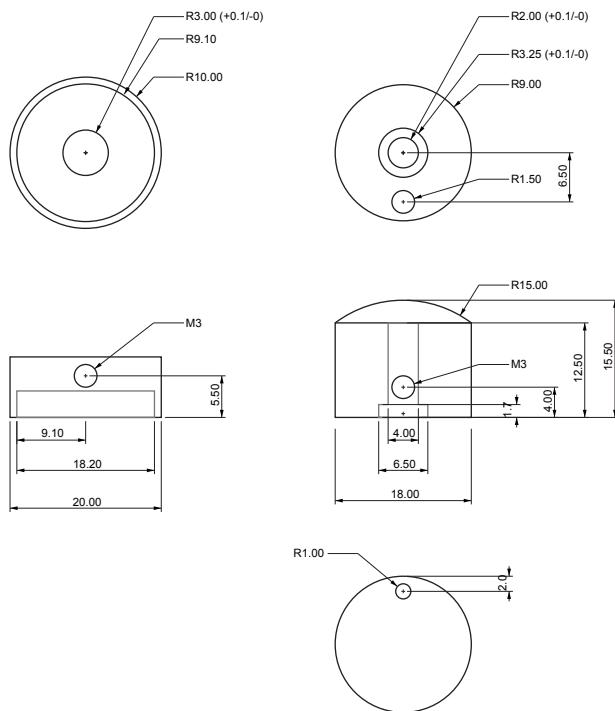

Warwick Production

Stacked knob with curved top
X 30515 / X 30516 / X 30517 / X 30518

Scale 1:1
Dimensions in mm

2 set screws: M3, 6mm

Convex pattern on side wall:
(Top without pattern!)