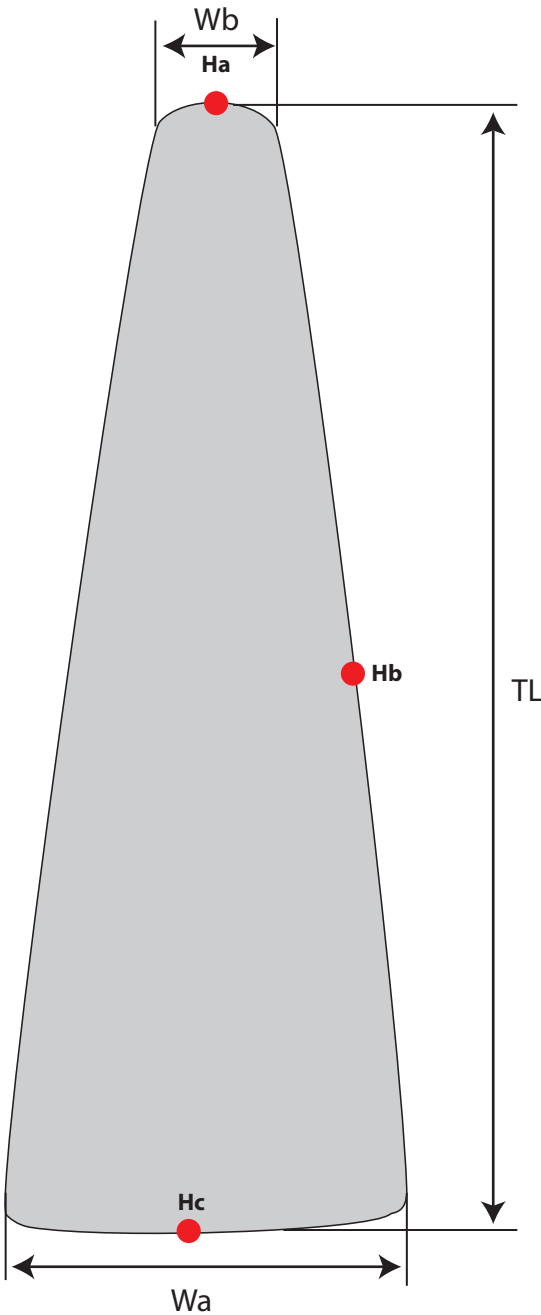

Guitar Bags

PL Plus	Guitar Bag Type	TL (total length)	Wa (width a)	Wb (width b)	Ha (height a)	Hb (height b)	Hc (height c)
		RB 20601 B/PLUS	Steinberger Headless Bass Guitar	1080	300	100	30