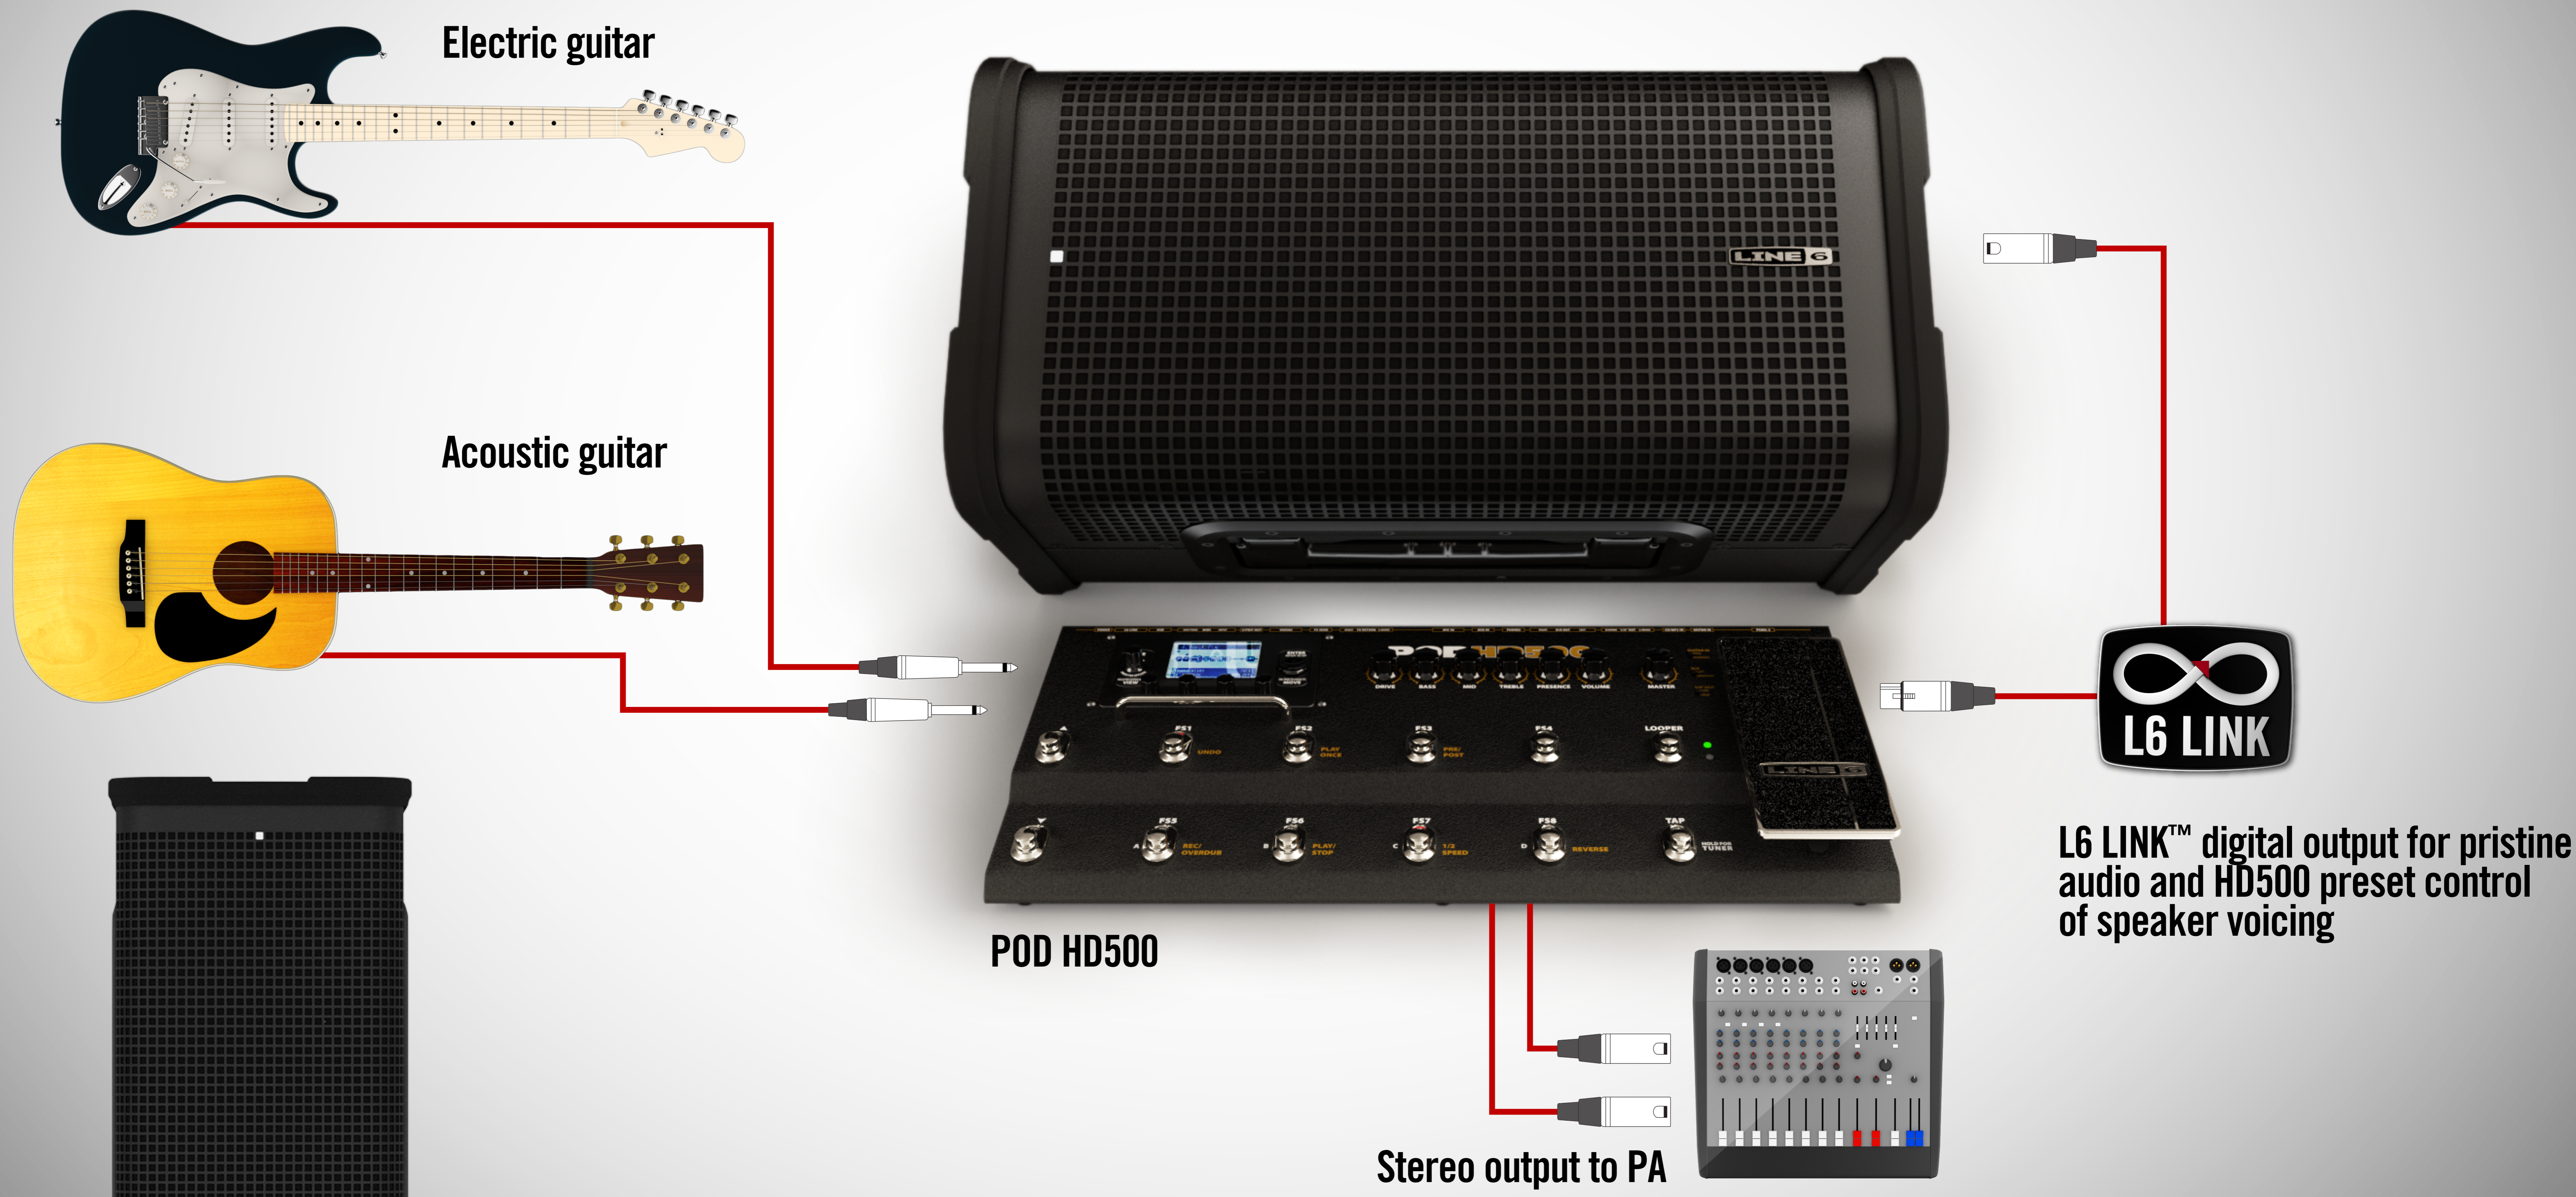

Full-Range Guitar Rig

Maximize your modeler

The ultimate monitor for POD® HD500
and other multi-effects

800 watts of full-frequency, studio-quality
sound—hear what you've been missing
from guitar cabinets

Play electric and acoustic guitars through
the same speaker system

L6 LINK™ digital output for pristine
audio and HD500 preset control
of speaker voicing

STAGESOURCE L2m