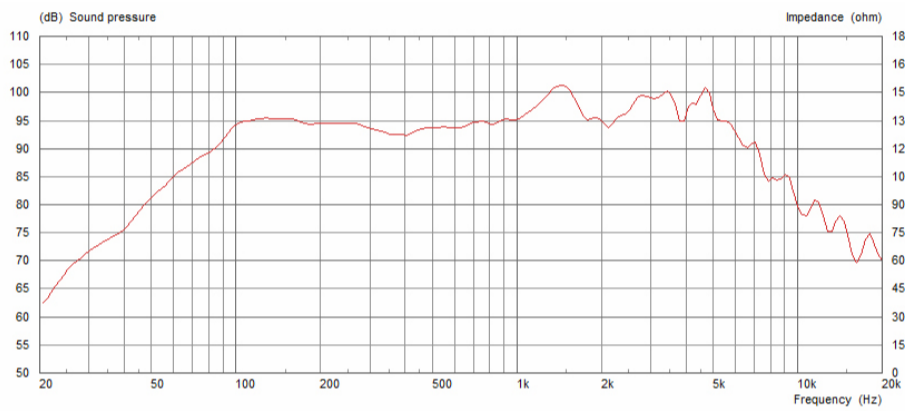

## Eight 15

The Eight 15 is ideal for upgrading your bedroom blaster with authentic British tone. Well-balanced mids and highs complement a surprisingly meaty bottom end - it's just about the biggest sounding 8 inch loudspeaker we've ever heard! The Eight 15 speaker is also available in 4 making it ready willing and able to blast new life into junior combos like the Fender® Champ™ bringing extra depth girth and punch to your tone. Supersize the performance of your amp with the sonic might of the Eight 15 the fattest sounding 8-inch speaker around.

### 8 Frequency Response

### General Specifications

Nominal Diameter	8in/203mm
Power Rating	20W
Nominal Impedance	4 , 8 or 16
Sensitivity	95dB
Frequency Range	100-5000Hz
Resonance frequency Fs	120Hz
DC resistance, Re	2.63 , 6.55 or 12.88
Voice coil diameter (mm)	25mm
Voice coil diameter (in)	1in
Chassis Type	Pressed steel
Magnet Type	Ceramic
Magnet Weight	13oz/0.37kg
Voice coil material	Round copper

### Mounting Information

Diameter	8.1in/205mm
Magnet structure diameter	3.3in/85mm
Mounting slot dimensions	0.19x0.31in/5x8mm
Mounting slot PCD	7.7in/195mm
Number of mounting slots	4
Overall Depth	3.3in/82.6mm
Cut-out diameter	7.2", 183mm
Unit Weight	2.2lb/1kg