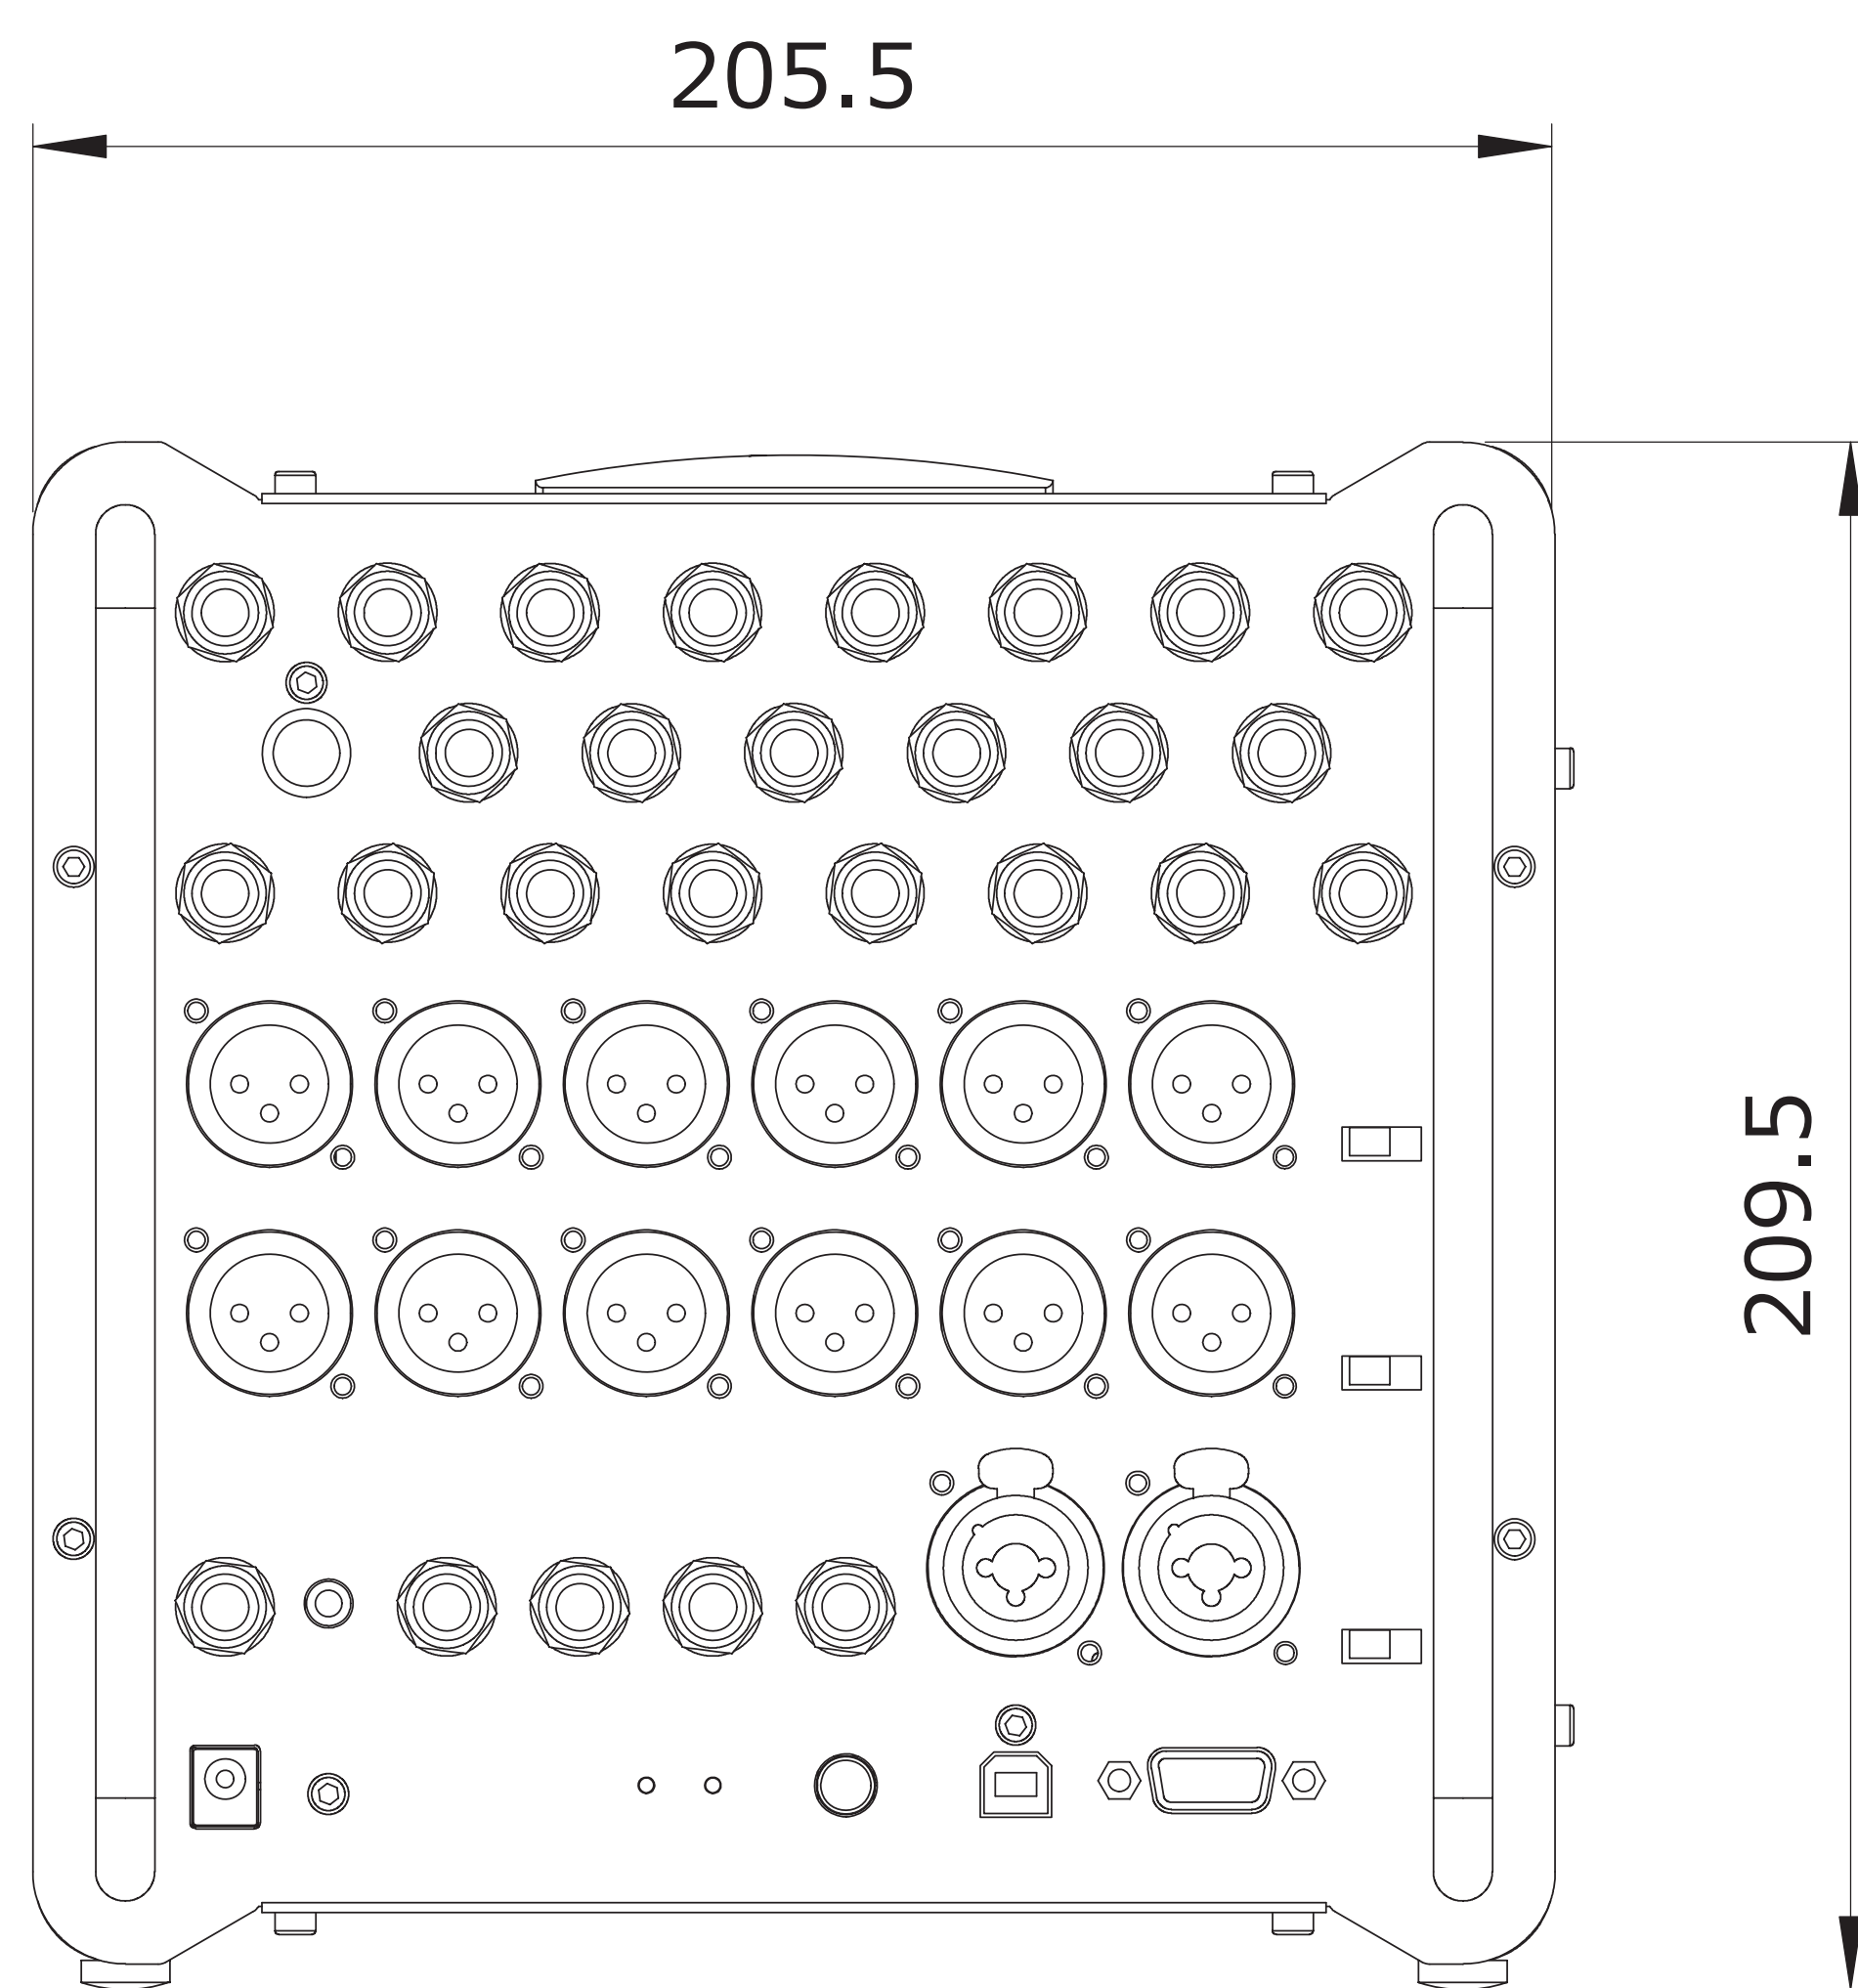

EFNOTE PRO (EFD-PRO) Dimensions

* Figures are design values and actual dimensions may differ.

* Scale: 1 : 1

* Unit: mm

* Date: Feb. 1, 2023