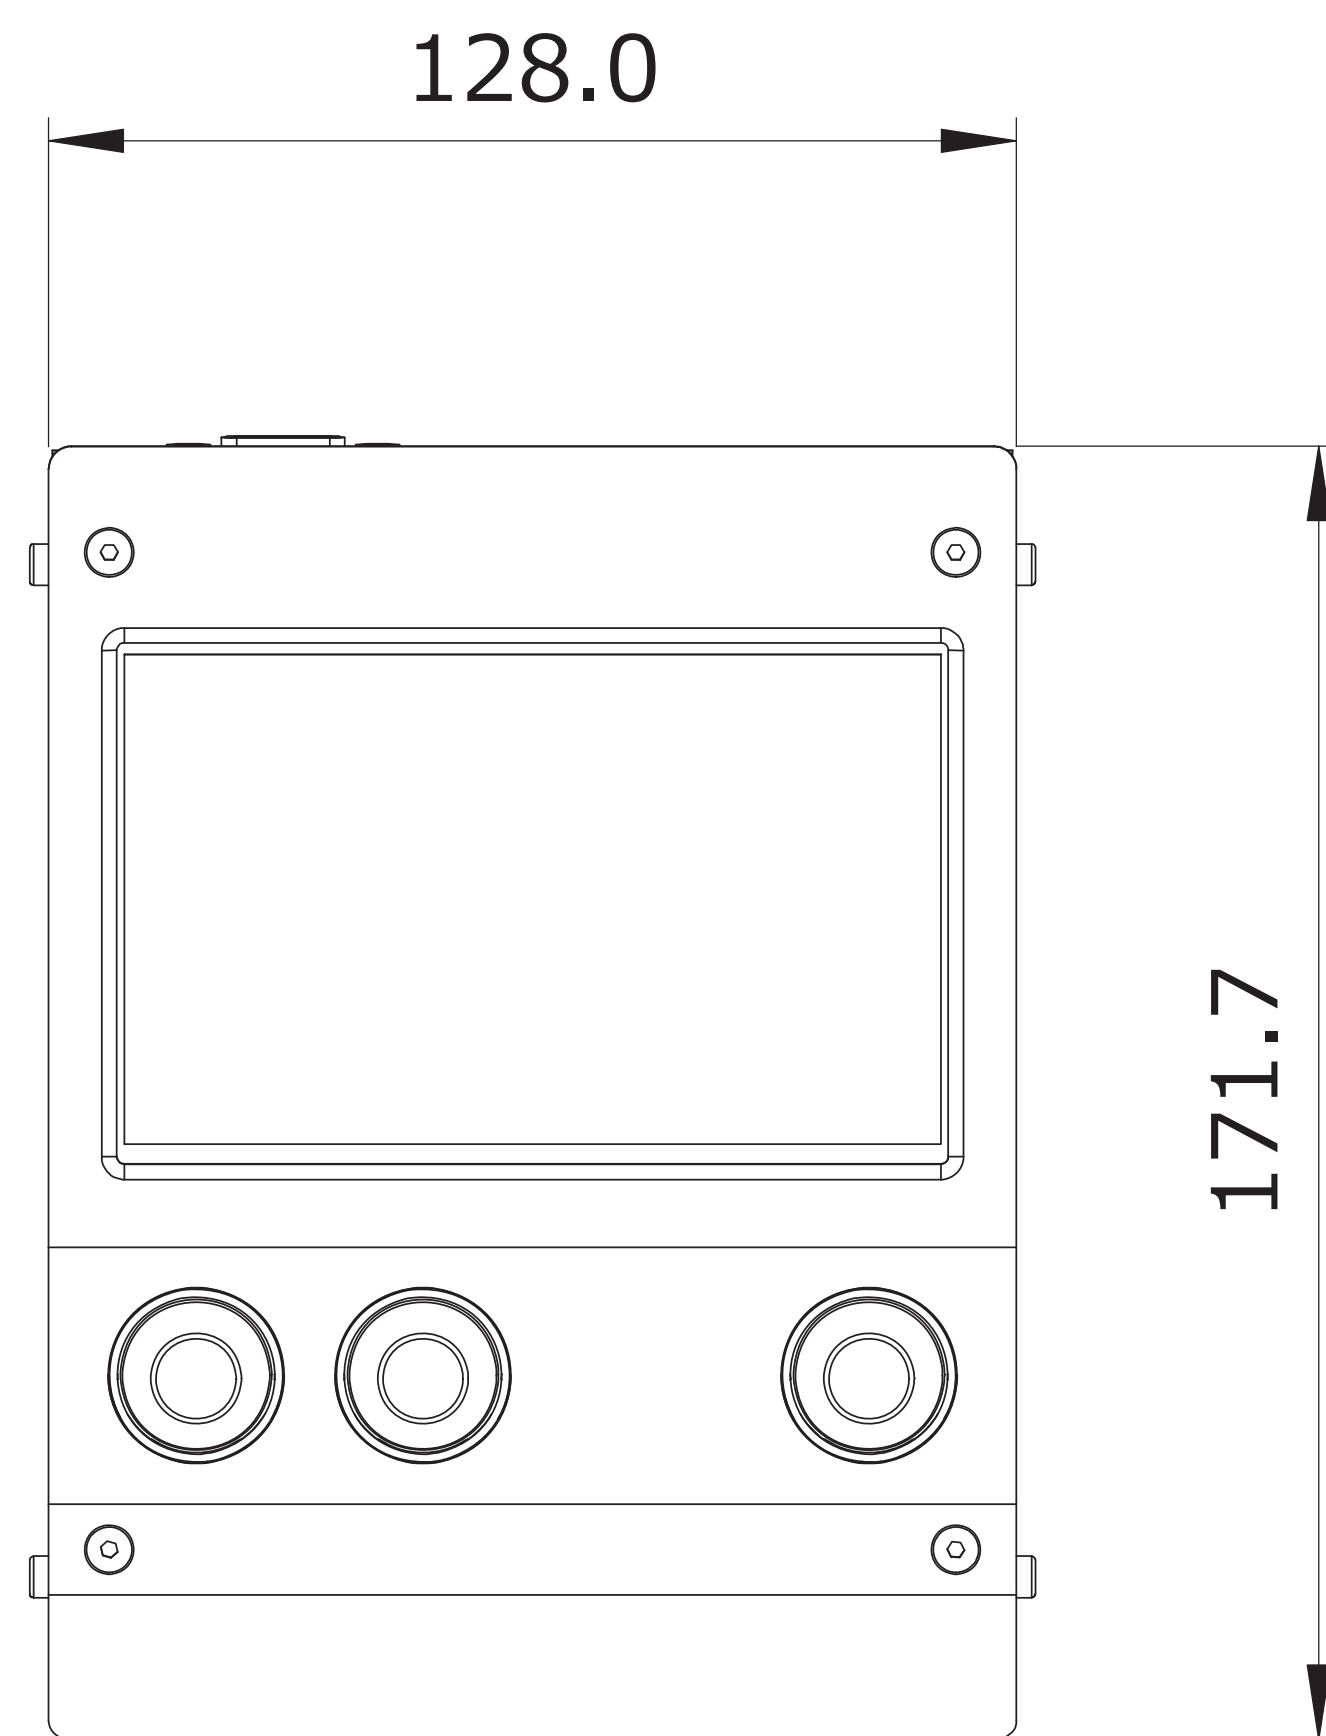

EFNOTE PRO (EFD-PRO) Dimensions

* Figures are design values and actual dimensions may differ.

* Scale: 1 : 1

* Unit: mm

* Date: Feb. 1, 2023