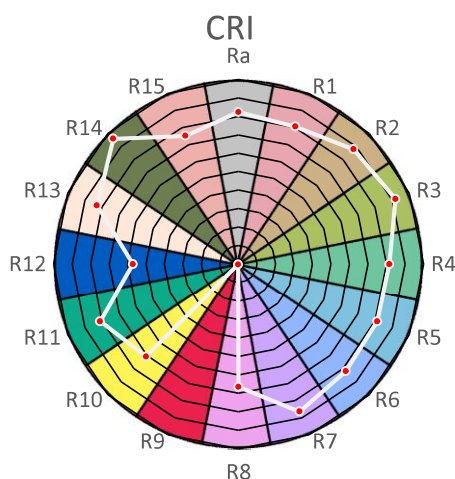

Measurement protocol

th•mann

Test object: Stairville
Wild Wash 648 LED CW DMX
Item 432586 / @ 1 m

Measurement file: 399662_432586.CS
Date of measurement: 16.11.2018
Time of measurement: 18:55:30

Thomann GmbH
Hans-Thomann-Str. 1
D-96138 Burgebrach, Germany

Burgebrach, 21.11.2018

Sebastian Laske

First, last name of inspector