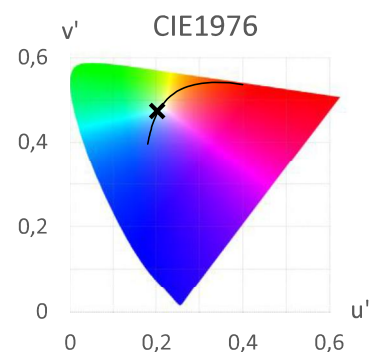

Measurement protocol

th•mann

Test object: Stairville
Wild Wash 648 LED CW DMX
Item 432586 / @ 1 m

Measurement file: 399662_432586.CS
Date of measurement: 16.11.2018
Time of measurement: 18:55:30

Thomann GmbH
Hans-Thomann-Str. 1
D-96138 Burgebrach, Germany

Burgebrach, 21.11.2018

Sebastian Laske

First, last name of inspector