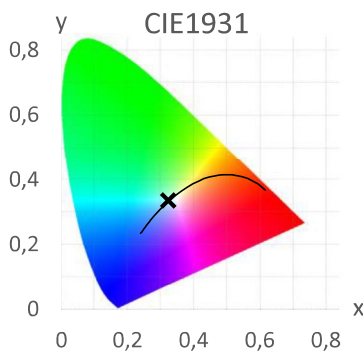

Measurement protocol

th•mann

Test object: Stairville
Wild Wash 648 LED CW DMX
Item 432586 / @ 1 m

Measurement file: 399662_432586.CS
Date of measurement: 16.11.2018
Time of measurement: 18:55:30

Thomann GmbH
Hans-Thomann-Str. 1
D-96138 Burgebrach, Germany

Burgebrach, 21.11.2018

Sebastian Laske

First, last name of inspector