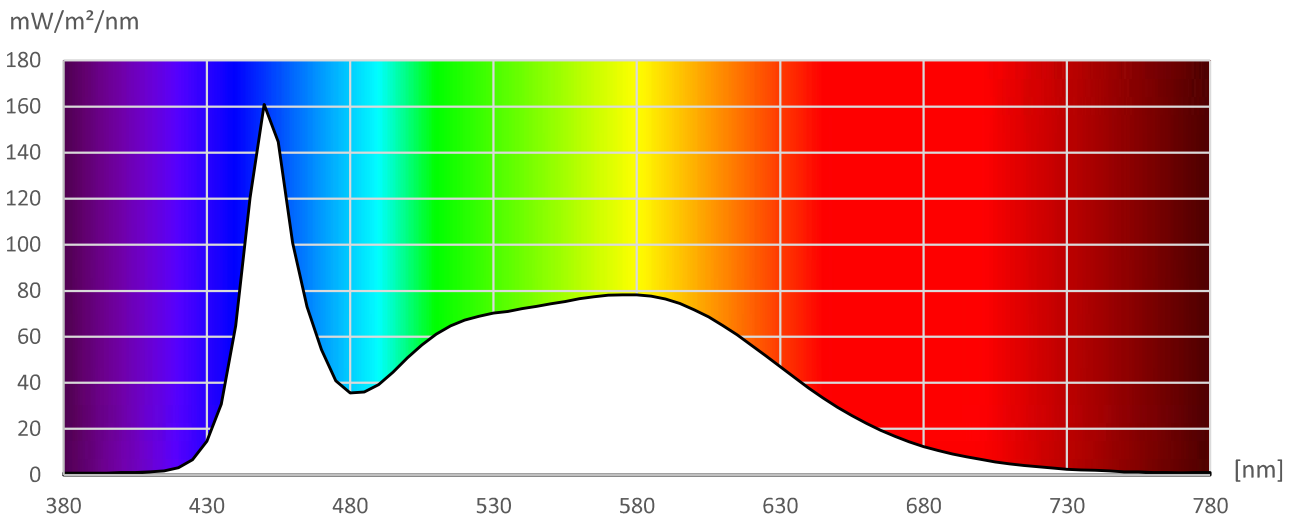

Measurement protocol

th•mann

Test object: Stairville
Wild Wash 648 LED CW DMX
Item 432586 / @ 1 m

Measurement file: 399662_432586.CS
Date of measurement: 16.11.2018
Time of measurement: 18:55:30

Thomann GmbH
Hans-Thomann-Str. 1
D-96138 Burgebrach, Germany

Burgebrach, 21.11.2018

Sebastian Laske

First, last name of inspector