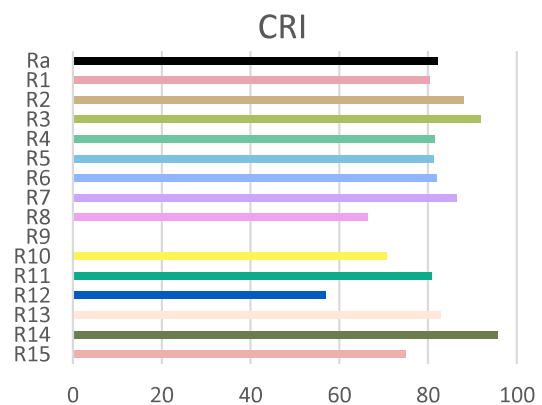

Measurement protocol

th•mann

Test object: Stairville
Wild Wash 648 LED CW DMX
Item 432586 / @ 1 m

Measurement file: 399662_432586.CS
Date of measurement: 16.11.2018
Time of measurement: 18:55:30

Thomann GmbH
Hans-Thomann-Str. 1
D-96138 Burgebrach, Germany

Burgebrach, 21.11.2018

Sebastian Laske

First, last name of inspector