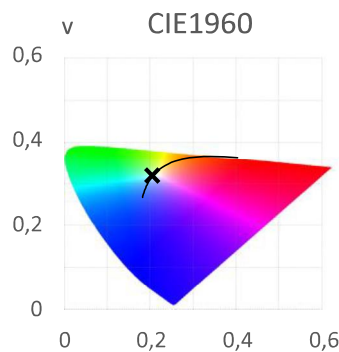

Measurement protocol

th•mann

Test object: Stairville
Wild Wash 648 LED CW DMX
Item 432586 / @ 1 m

Measurement file: 399662_432586.CS
Date of measurement: 16.11.2018
Time of measurement: 18:55:30

Thomann GmbH
Hans-Thomann-Str. 1
D-96138 Burgebrach, Germany

Burgebrach, 21.11.2018

Sebastian Laske

First, last name of inspector