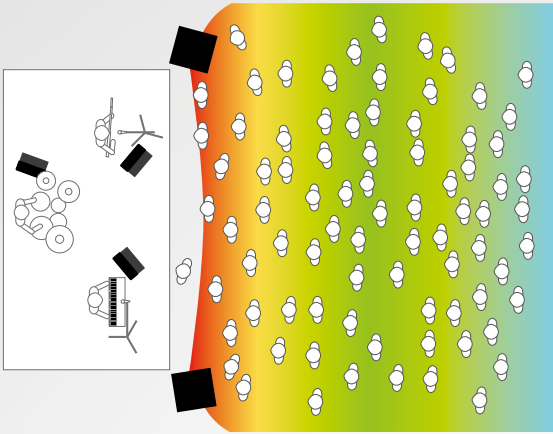

## Extended sweet spot

---

Conventional speakers' volume and high-frequency levels drop sharply with increasing distance.

Everyone in the audience has the best seat in the house, courtesy of ELEMENTS GALA. In contrast to conventional speakers, its line-source arrays distribute signals evenly with the frequency response and volume remaining uniform throughout the hall – not too loud up front, not too soft in the back.