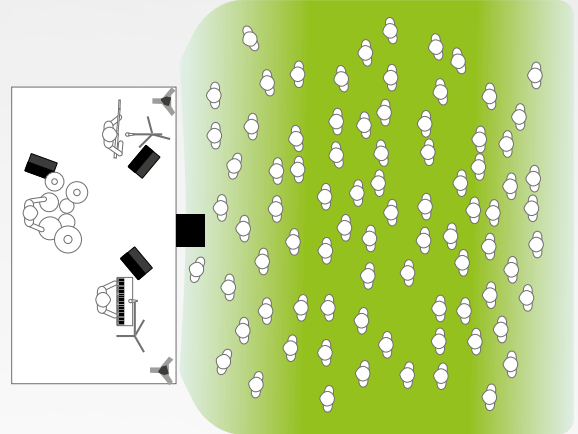

## Extended sweet spot

---

Conventional speakers' volume and high-frequency levels drop sharply with increasing distance.

Everyone in the audience has the best seat in the house, courtesy of ELEMENTS GALA. In contrast to conventional speakers, its line-source arrays distribute signals evenly with the frequency response and volume remaining uniform throughout the hall – not too loud up front, not too soft in the back.