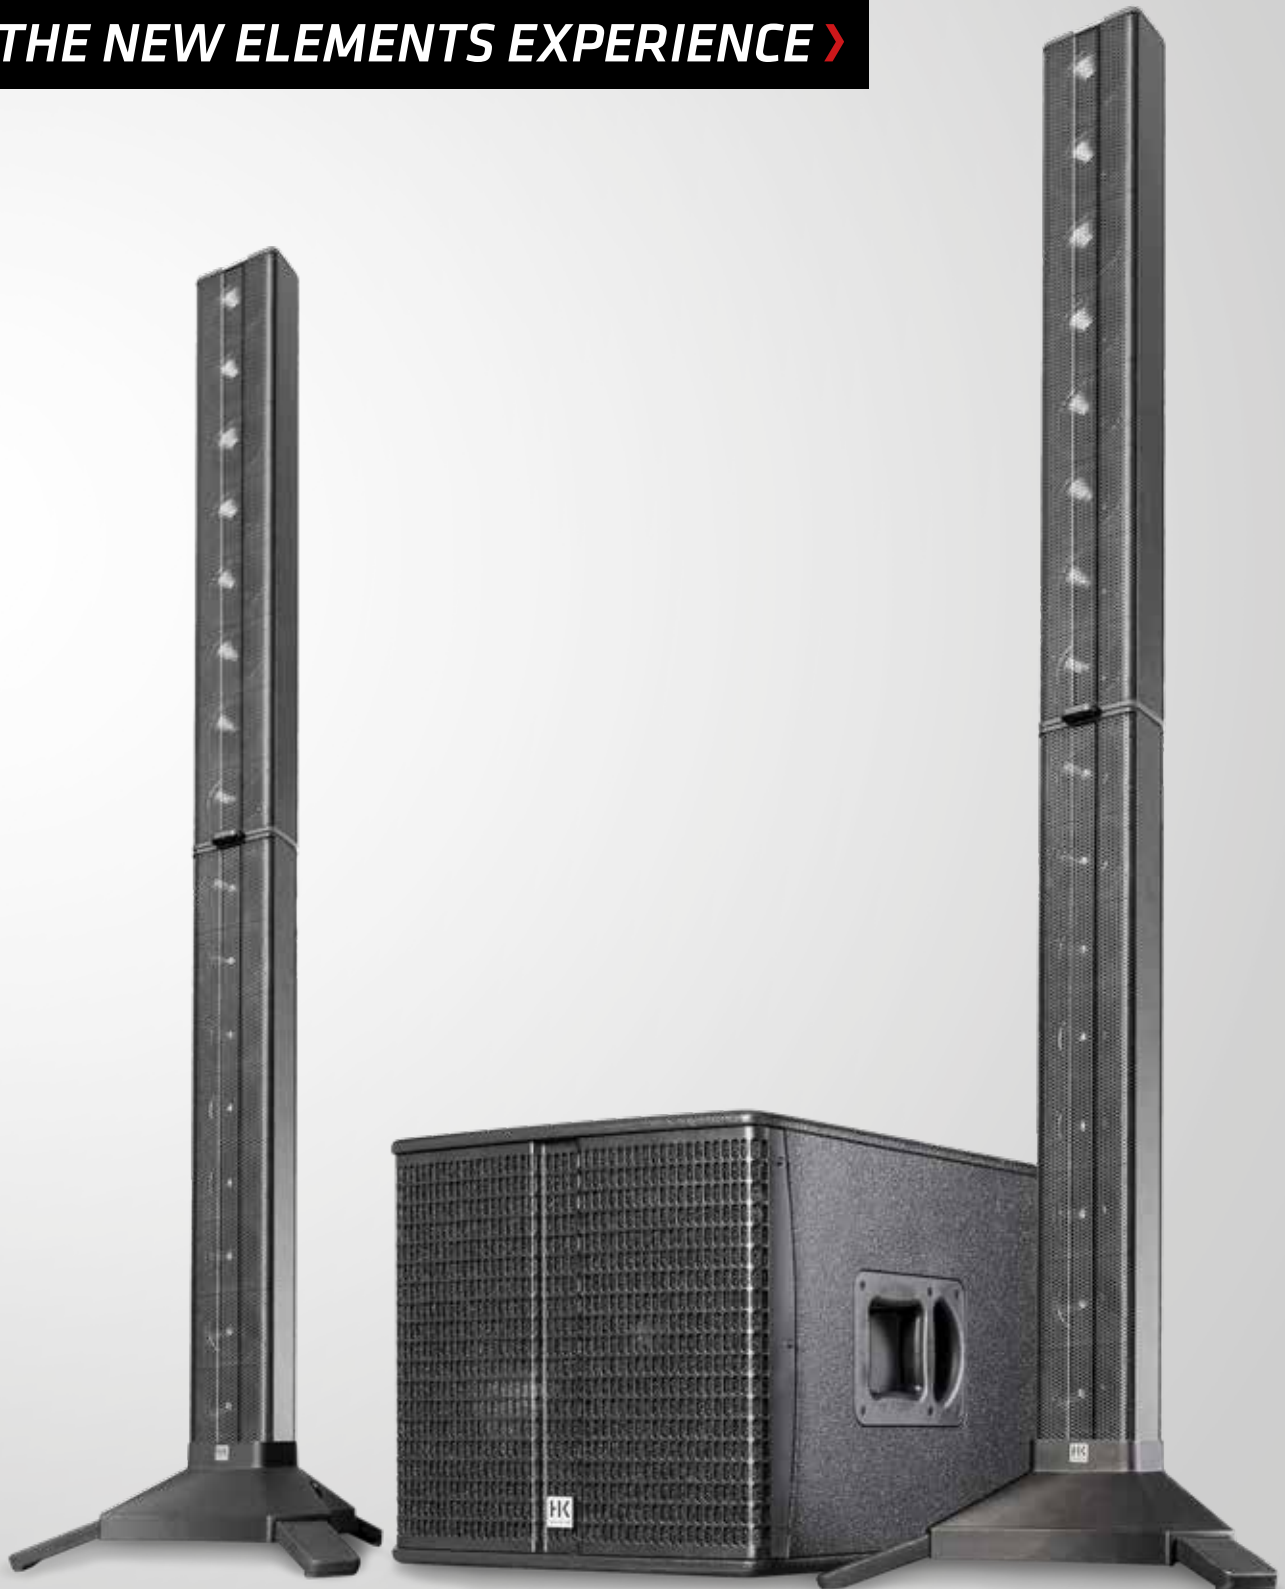

## ELEMENTS GALA

---

You've never heard ELEMENTS like this before.

ELEMENTS GALA, HK Audio's latest columnar system, combines stylish looks and sophisticated sound in a PA that rises to the lofty standards for up-market events. The new 15" powered subwoofer not only delivers persuasive, remarkably low-ranging performance; it also comes with custom electronics. At the heart of this circuitry is a painstakingly tuned digital controller that adds a touch of magic to the mix. High frequencies come across with pristine clarity; the midrange is delivered with a mighty punch that projects authority and assertiveness all the way down to the lowest mids. The new Class D power amps provide plenty of headroom and serious dynamic response.

ELEMENTS GALA's sleek columns live up to the performance promise conveyed by their stylish looks. Their lush sonic image treats audiences to a rich audio experience that begins directly in front of the stage, extends all the way to the back row, and satisfies even the most discriminating uptown standards.