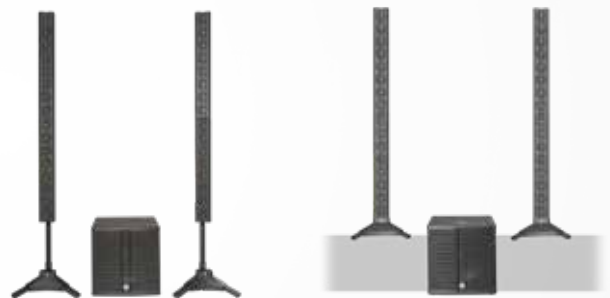

## Extended sweet spot

---

Conventional speakers' volume and high-frequency levels drop sharply with increasing distance.

Everyone in the audience has the best seat in the house, courtesy of ELEMENTS GALA. In contrast to conventional speakers, its line-source arrays distribute signals evenly with the frequency response and volume remaining uniform throughout the hall – not too loud up front, not too soft in the back.

## Always on the level

---

ELEMENTS GALA always rises to the occasion, with included cordless column extension poles that bring the speakers up to the right level when the system is set up on the floor rather than on stage.