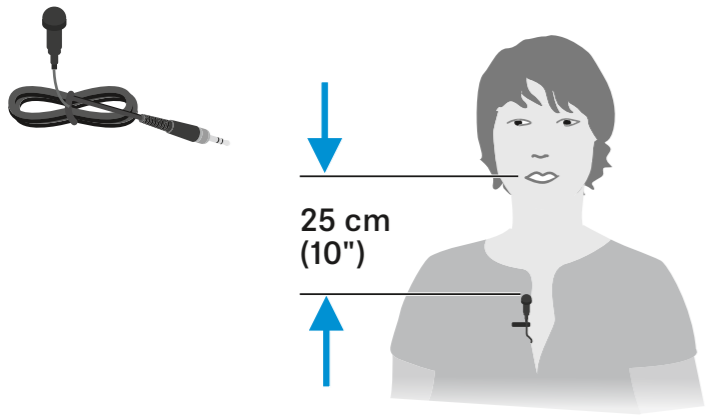

(Portable) Lavalier Set / Portable ENG Set