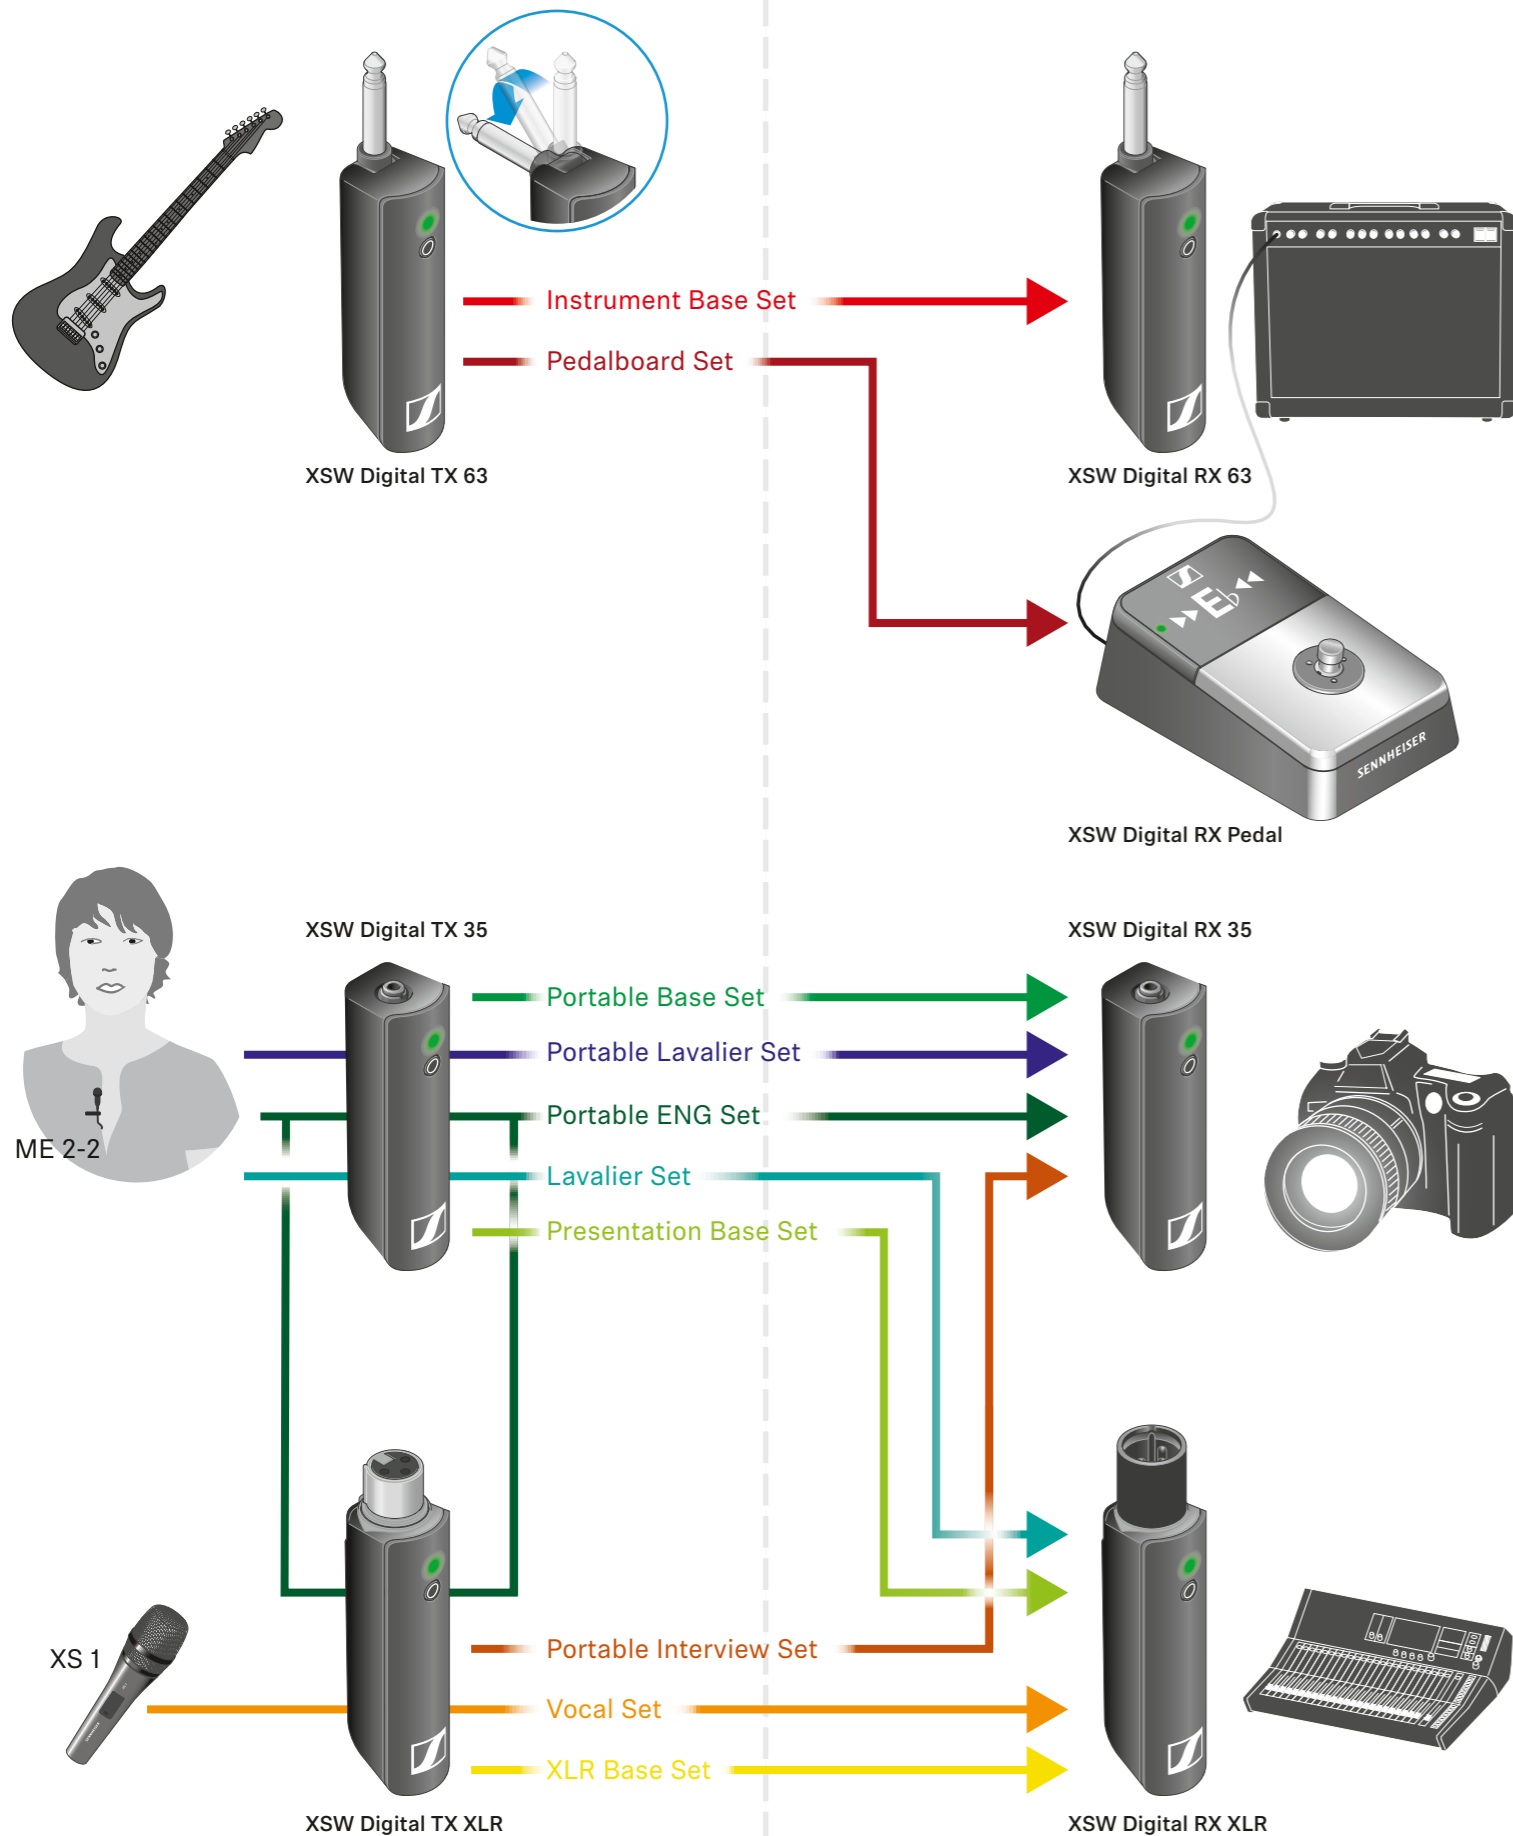

Transmitters (TX)

Receivers (RX)

Sennheiser Documentation App

Available on **Google play** and **App Store**

or online at www.sennheiser.com/download

XS Wireless Digital_

XS Wireless Digital

- Quick Guide
- Kurzanleitung
- Guide rapide
- Guida rapida
- Guía de inicio rápido
- Guia rápido
- Beknopte handleiding
- Krótka instrukcja obsługi
- Snabbguide
- Kort vejledning
- Pikaohje
- Γρήγορος οδηγός
- Kısa Kılavuz
- Краткая инструкция
- 快速指南
- クイックガイド
- 퀵 가이드

Sennheiser electronic GmbH & Co. KG
Am Labor 1, 30900 Wedemark, Germany
www.sennheiser.com

Publ. 08/19, 578697/A04

SENNHEISER

Accessories:

- Instruction Manual
- XS 1
- ME 2-2
- belt clip
- 6.3 mm extension cable
- camera cable
- hot shoe adapter

Transmitter and receiver identification

Transmitters (TX)	Receivers (RX)
XSW Digital - Model: TX 63	XSW Digital - Model: RX 63
XSW Digital - Model: TX 35	XSW Digital - Model: RX 35
XSW Digital - Model: TX XLR	XSW Digital - Model: RX XLR

Labels for wireless link identification

TX 1, RX 1, TX 2, RX 2

Portable Lavalier Set / Portable Interview Set / Portable ENG Set

Pedalboard Set

USB C *3, USB A, Audio Out, XLR, 6.3 mm

*1: power via power supply unit
*2: power via USB
*3: charge plug via USB

Sennheiser Documentation App

Available on **Google play** and **App Store**

Instruction manual | Bedienungsanleitung | Notice d'emploi | Istruzioni per l'uso | Instrucciones de manejo | Manual de instruções | Gebruiksaanwijzing | Instrukcja obsługi | Bruksanvisning | Betjeningsvejledning | Käyttöohje | Οδηγίες λειτουργίας | Kullanım kılavuzu | Инструкция по эксплуатации | 使用说明书 | 取扱説明書 | 사용 설명서 |

or online at www.sennheiser.com/download XS Wireless Digital_