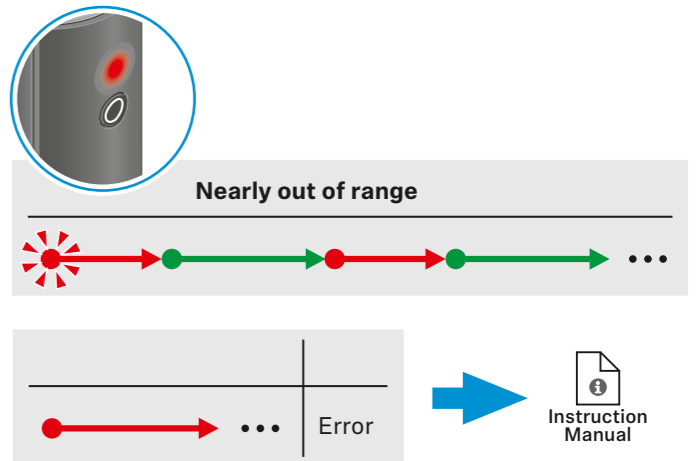

Pairing

Sennheiser Documentation App

Available on the App Store

Instruction manual | Bedienungsanleitung | Notice d'emploi | Istruzioni per l'uso | Instrucciones de manejo | Manual de instruções | Gebruiksaanwijzing | Instrukcja obsługi | Bruksanvisning | Betjeningsvejledning | Käyttöohje | Οδηγίες λειτουργίας | Kullanım kılavuzu | Инструкция по эксплуатации | 取扱説明書 | 사용 설명서 | or online at www.sennheiser.com/download XS Wireless Digital_