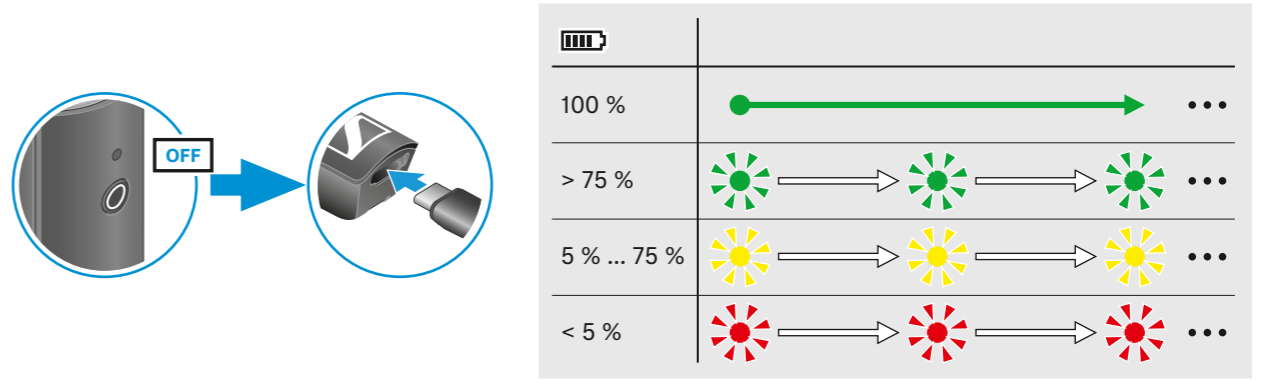

or online at www.sennheiser.com/download XS Wireless Digital_

(Portable) Lavalier Set / Portable ENG Set

Vocal Set

Battery status during operation

Switch On / Connect

Mute / Unmute

Switch Off

Charging