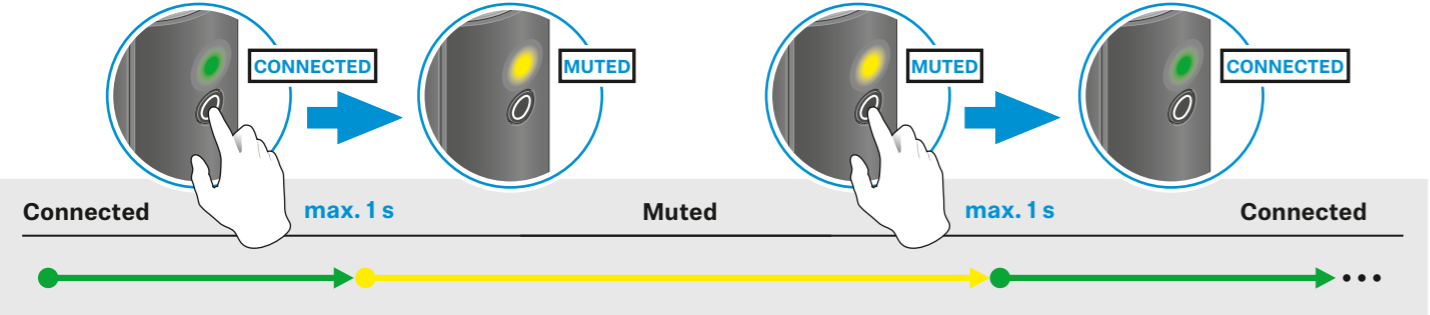

or online at www.sennheiser.com/download XS Wireless Digital_

(Portable) Lavalier Set / Portable ENG Set

Vocal Set

Battery status during operation

Switch On / Connect

Mute / Unmute

Switch Off

Charging