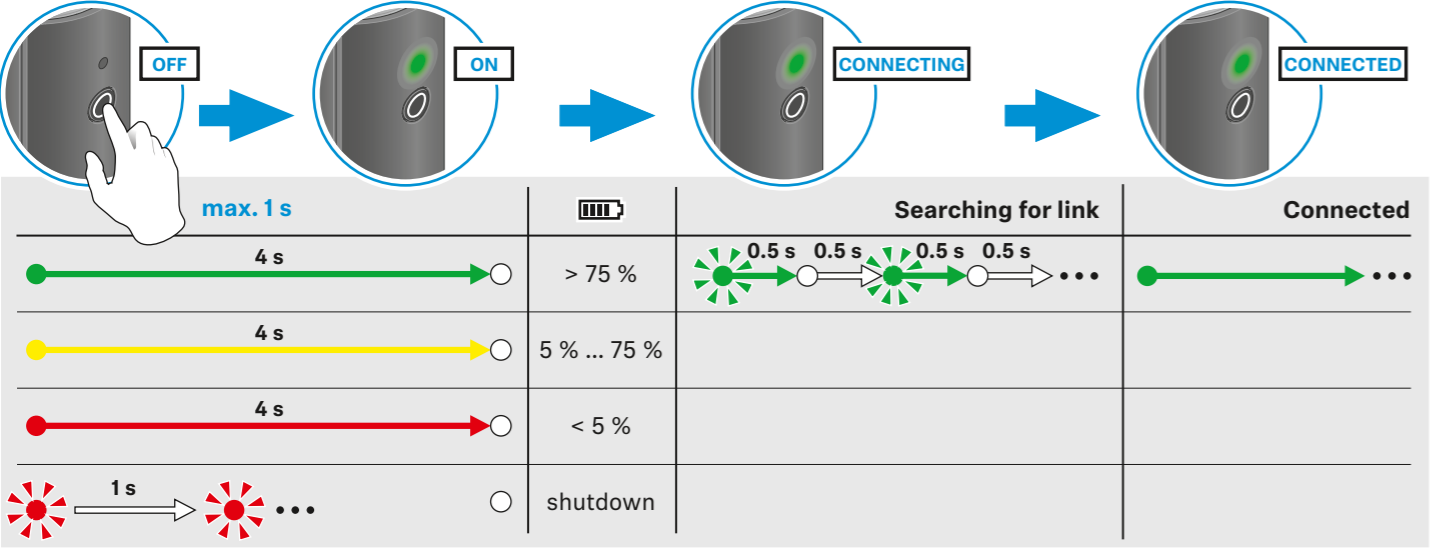

or online at www.sennheiser.com/download XS Wireless Digital_

(Portable) Lavalier Set / Portable ENG Set

Vocal Set

Battery status during operation

Switch On / Connect

Mute / Unmute

Switch Off

Charging