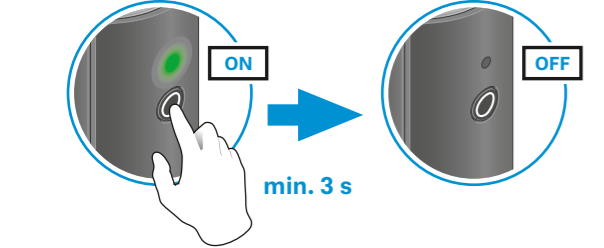

or online at www.sennheiser.com/download XS Wireless Digital_

(Portable) Lavalier Set / Portable ENG Set

Vocal Set

Battery status during operation

Switch On / Connect

Mute / Unmute

Switch Off

Charging