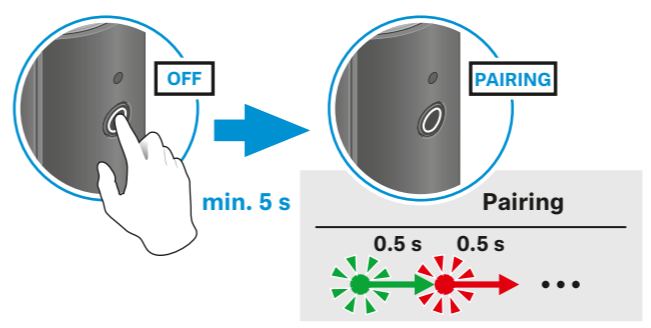

Pairing

Sennheiser Documentation App

Available on the App Store

Instruction manual | Bedienungsanleitung | Notice d'emploi | Istruzioni per l'uso | Instrucciones de manejo | Manual de instruções | Gebruiksaanwijzing | Instrukcja obsługi | Bruksanvisning | Betjeningsvejledning | Käyttöohje | Οδηγίες λειτουργίας | Kullanım kılavuzu | Инструкция по эксплуатации | 取扱説明書 | 사용 설명서 | or online at www.sennheiser.com/download XS Wireless Digital_