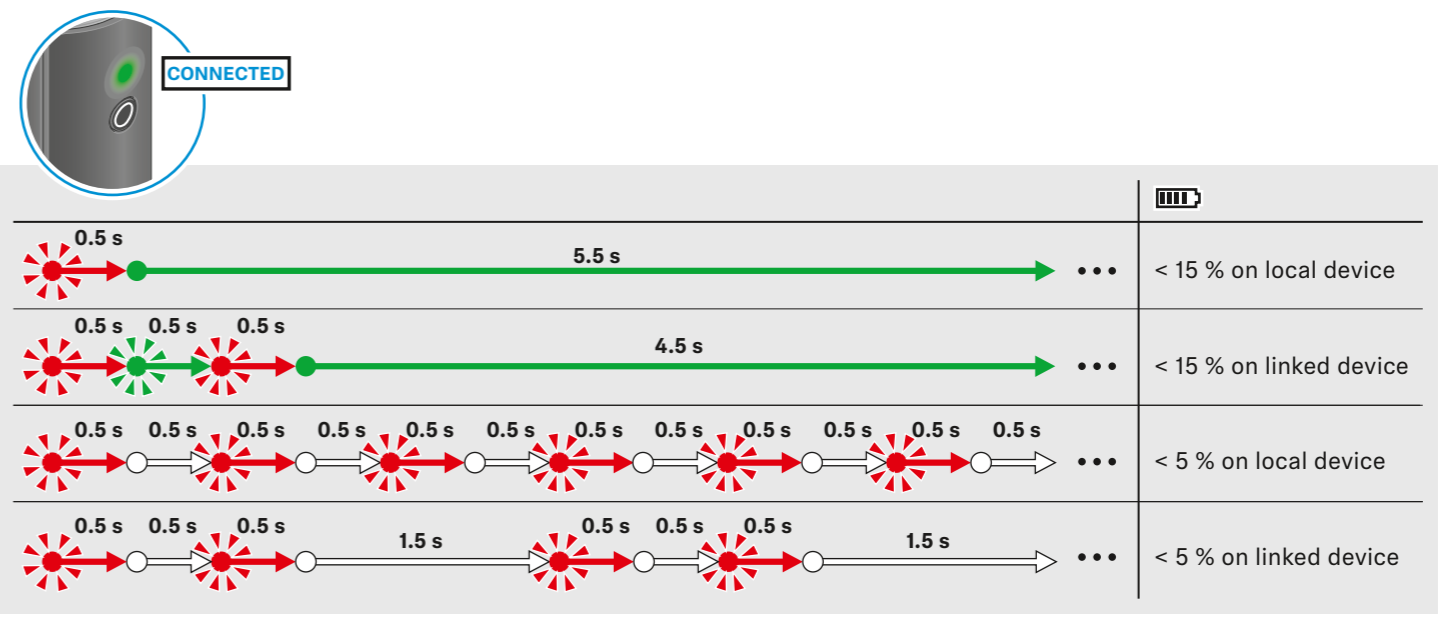

or online at www.sennheiser.com/download XS Wireless Digital_

(Portable) Lavalier Set / Portable ENG Set

Vocal Set

Battery status during operation

Switch On / Connect

Mute / Unmute

Switch Off

Charging