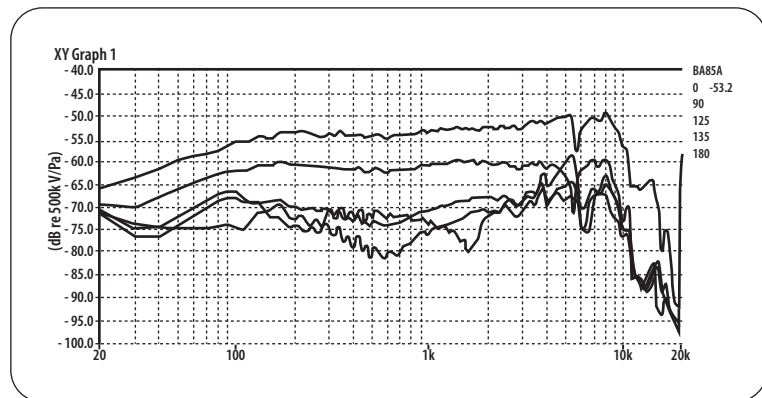

FEATURES

- Dynamic super cardioid microphone with shaped frequency response ideal for close-up vocals
- Ultra-wide frequency response for brilliant and transparent sound
- Extremely high signal output lets your voice cut through
- Super Cardioid characteristic provides maximum isolation from other sound sources
- Integrated wind and pop noise filter
- Shock mount system to cut down handling noise
- 3-pin XLR connector for highest signal integrity
- Microphone stand adapter and impact-resistant carrying case included
- 3-Year Warranty Program*
- Designed and engineered in Germany