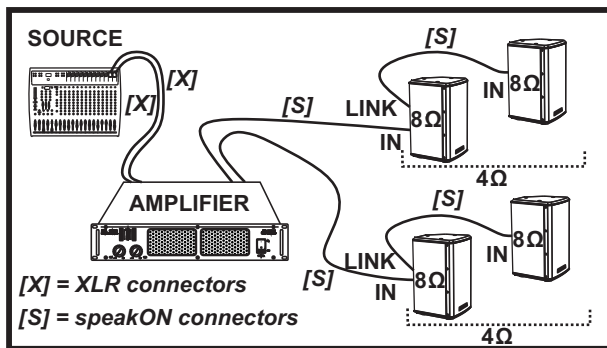

USAGE EXAMPLE (FOR INFORMATION ONLY)

ATTENZIONE: Per l'installazione e l'uso degli accessori è obbligatorio fare riferimento al manuale completo disponibile all'indirizzo: www.dbtechnologies.com. Ogni altro uso è proibito.
CAUTION: For installation and the usage of the accessories is mandatory to refer to the complete user manual, available on: www.dbtechnologies.com, Any other usage is prohibited.

Scan with your QR Reader
App to download the
complete User Manual!