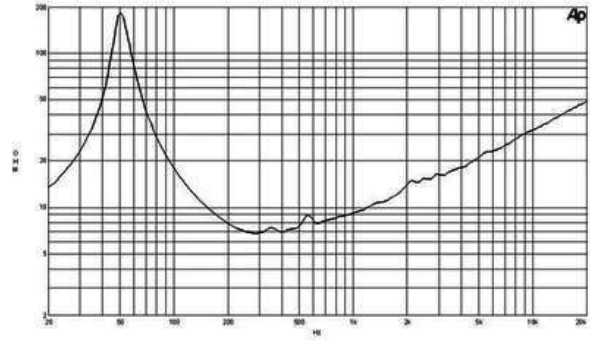

12PE32

LF Drivers- 12.0 Inches

SPECIFICATIONS

Nominal Diameter	320 mm (12.0 in)
Nominal Impedance	8 Ω
Minimum Impedance	6.7 Ω
Nominal Power Handling¹	250 W
Continuous Power Handling²	500 W
Sensitivity³	101.0 dB
Frequency Range	50 - 4000 Hz
Voice Coil Diameter	65 mm (2.5 in)
Winding Material	Aluminium
Former Material	Glass Fibre
Winding Depth	12.0 mm (0.5 in)
Magnetic Gap Depth	7.0 mm (0.28 in)
Flux Density	1.4 T

DESIGN

Surround Shape	Triple Roll
Cone Shape	Exponential
Magnet Material	Ferrite
Spider	Single
Pole Design	Straight Pole
Woofer Cone Treatment	None
Recommended Enclosure	31.0 dm³ (1.1 ft³)
Recommended Tuning	85 Hz

PARAMETERS⁴

Resonance Frequency	51 Hz
Re	5.8 Ω
Qes	0.19
Qms	7.6
Qts	0.18
Vas	101.0 dm³ (3.56 ft³)
Sd	522.0 cm² (80.9 in²)
η_0	6.8 %
Xmax	2.8 mm
Xvar	5.0 mm
Mms	37.0 g
Bl	19.1 Txm
Le	1.2 mH
EBP	268 Hz

MOUNTING AND SHIPPING INFO

Overall Diameter	315 mm (12.4 in)
Bolt Circle Diameter	296 mm (11.6 in)
Baffle Cutout Diameter	282.0 mm (11.1 in)
Depth	135 mm (5.3 in)
Flange and Gasket Thickness	15 mm (0.59 in)
Air Volume Occupied by Driver	3.1 dm³ (0.11 ft³)
Net Weight	7.6 kg (16.7 lb)
Shipping Units	1
Shipping Weight	8.5 kg (18.74 lb)
Shipping Box	360x360x200 mm (14.17x14.17x7.87 in)

SERVICE KIT

Recone kit	RCK012PE328

1. 2 hours test made with continuous pink noise signal within the range Fs-10Fs. Power calculated on rated minimum impedance. Loudspeaker in free air.
2. Power on Continuous Program is defined as 3 dB greater than the Nominal rating.
3. Applied RMS Voltage is set to 2.83 V for 8 ohms Nominal Impedance.
4. Thiele-Small parameters are measured after a high level 20 Hz sine wave preconditioning test.

B&C Speakers s.p.a.

Via Poggiomoro, 1 - Loc. Vallina, 50012 Bagno a Ripoli (FI) - ITALY - Tel. +39 055 65721 - Fax +39 055 6572312 - mail@bcspeakers.com