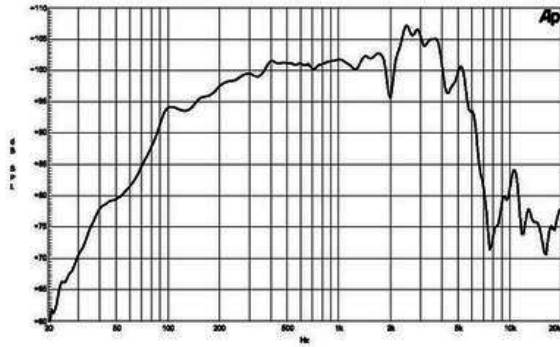

12PE32

8Ω**LF Drivers** - 12.0 Inches

- 500 W continuous program power capacity
- 64 mm (2.5 in) aluminium voice coil
- 50 - 4000 Hz response
- 101 dB sensitivity

12PE32

LF Drivers- 12.0 Inches

SPECIFICATIONS