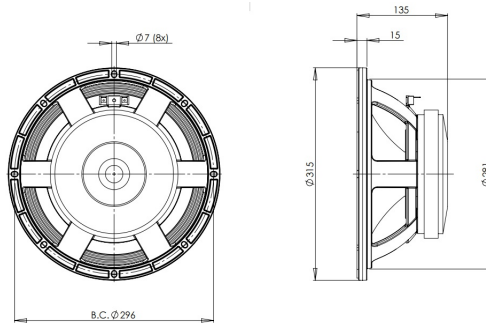

12PE32

8Ω

LF Drivers - 12.0 Inches