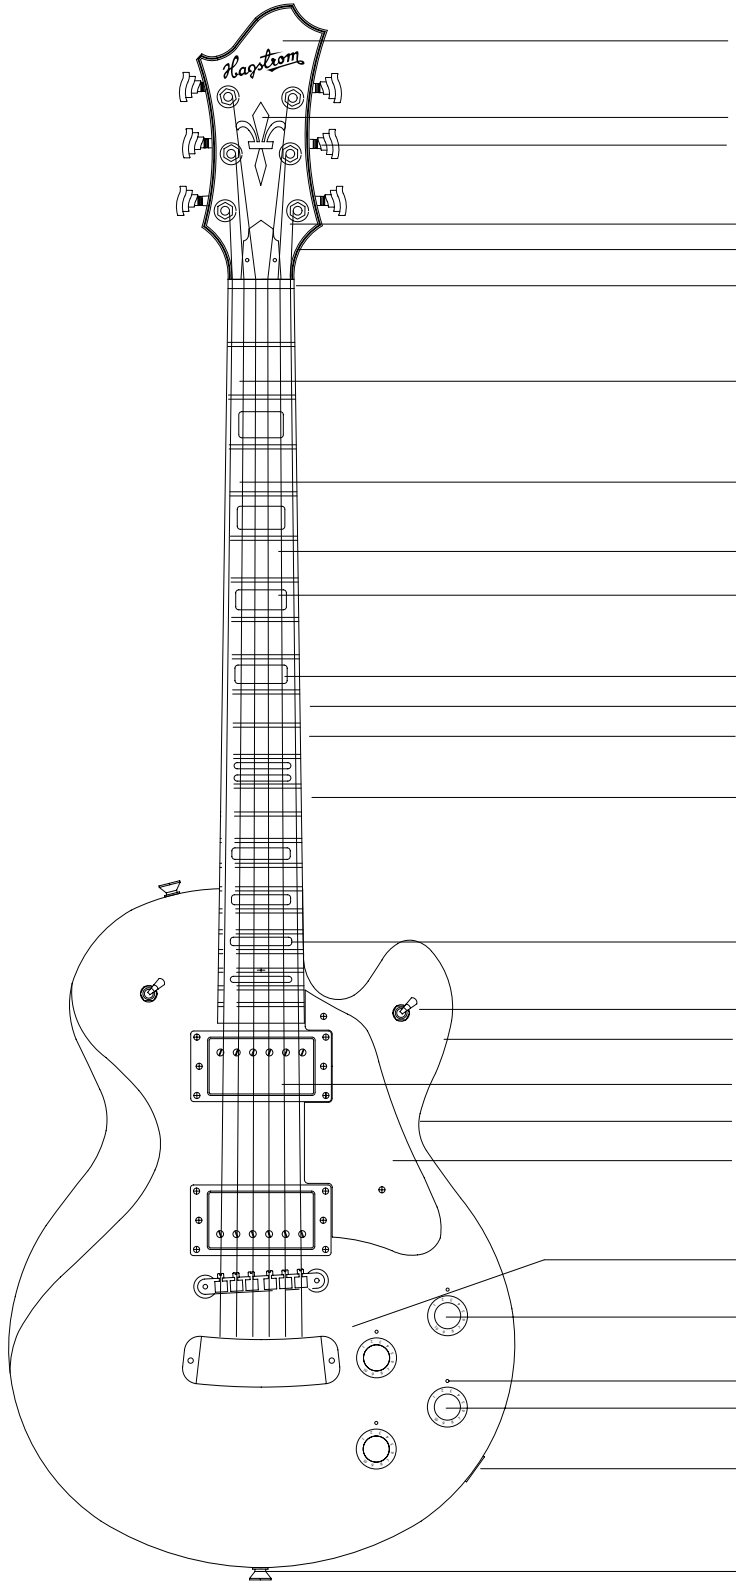

Hagstrom

Swede

- * Hardware : Chrome
- * Head Stock : Swede Plate
- * Color : Mahogany, White, Cherry, Black
- * Finish : Polyester

- Hagstrom Swede Head Plate
- Hagstrom Die-Cast Machine Head
- Head Stock 15 Degree Angle
- Hagstrom H Expander Truss Rod
- 43mm Graphite Composite Nut
- Hagstrom's Legendary Fast Neck
- Swede Block Pearl Position Markers
- Hardened Nickel Silver Jumbo Frets
- 3ply Binding Wh/Bk/Wh
- Select Mahogany Neck
- * Diamond Ebony Fingerboard
- 25.5" Scale Length
- * 009 Gauge D'Addario String
- Set Neck (16th Fret)
- 3 Position Toggle (2ea)
- Solid Mahogany Body
- 2 Covered Custom 58 Pickups
- 5 Ply Body Binding Wh/Bk/Wh/Bk/Wh
- 3 Ply Pick Guard Bk/Wh/Bk (Swede)
- Hagstrom Block Stop Tail Piece
- CTS 500K-A Volume Potentiometer
- 1.5mm Pearl Dot "0" Position Marker
- CTS 500K-B Tone Potentiometer
- Hagstrom EG-2P 1/4" In Line Jack
- Strap Button