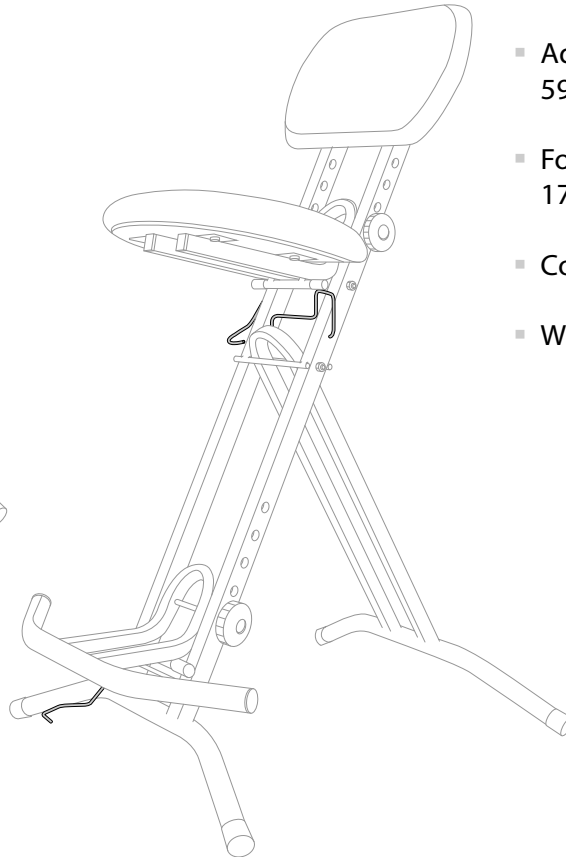

Millenium

ST-90

On delivery

To transport or storage the folding sit-stand aid, restore its delivery condition.

In use

- Folding sit-stand aid
- Solid steel construction with rubber feet for a secure stand
- Cushioned seating and backrest with seat cover
- Diameter seating: 34 cm (13.4 in)
- Max. capacity up to 120 kg (264.5 lbs)
- Adjustable height from 59 cm (23.2 in) to 71,5 cm (28.1 in)
- Foot rest adjustable from 17 cm (6.7 in) to 30 cm (11.8 in)
- Colour: black
- Weight: 7.7 kg (17 lbs)

Ensure that plastic wrapping, packaging, etc. is properly disposed of and kept out of reach of infants and young children. Suffocation hazard!

The plasticiser contained in the rubber feet of this product may possibly react with the coating of your parquet, linoleum, laminate or PVC floor and after some time cause permanent dark stains. In case of doubt, do not put the rubber feet directly on the floor, but use felt-pad floor protectors or a carpet.