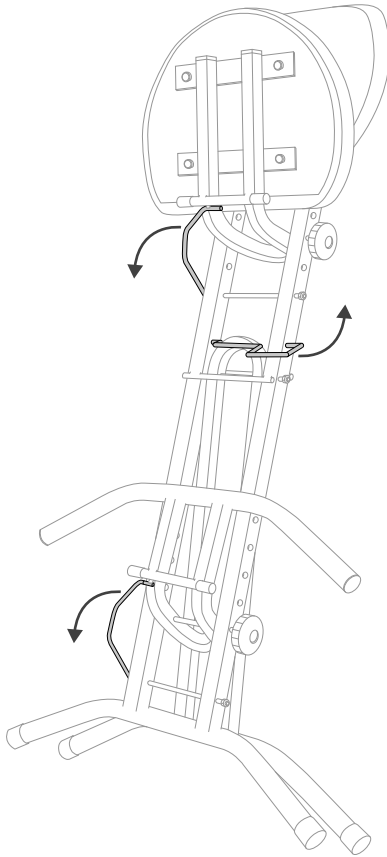

Millenium

ST-90

On delivery

To transport or storage the folding sit-stand aid, restore its delivery condition.

In use

- Folding sit-stand aid
- Solid steel construction with rubber feet for a secure stand
- Cushioned seating and backrest with seat cover
- Diameter seating: 34 cm (13.4 in)
- Max. capacity up to 120 kg (264.5 lbs)
- Adjustable height from 59 cm (23.2 in) to 71,5 cm (28.1 in)
- Foot rest adjustable from 17 cm (6.7 in) to 30 cm (11.8 in)
- Colour: black
- Weight: 7.7 kg (17 lbs)

Ensure that plastic wrapping, packaging, etc. is properly disposed of and kept out of reach of infants and young children. Suffocation hazard!

The plasticiser contained in the rubber feet of this product may possibly react with the coating of your parquet, linoleum, laminate or PVC floor and after some time cause permanent dark stains. In case of doubt, do not put the rubber feet directly on the floor, but use felt-pad floor protectors or a carpet.