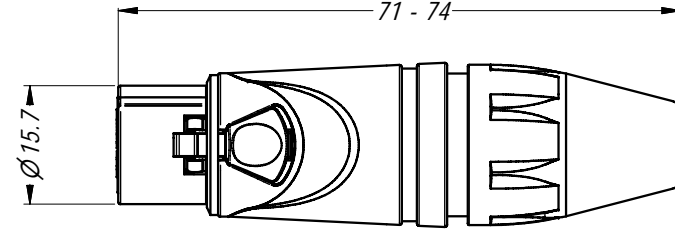

PART NUMBER BREAKDOWN

AX3FB1-AU BULK

SERIES PREFIX AX3F = 3 SOCKET FEMALE
SHELL FINISH BLANK = NICKEL PLATED B = BLACK
SLEEVE COLOR BLANK = BLACK 1 = BROWN 2 = RED 3 = ORANGE 4 = YELLOW 5 = GREEN 6 = BLUE 7 = VIOLET 8 = GREY 9 = WHITE C = CLEAR
CONTACT PLATING BLANK = SILVER PLATED AU = GOLD PLATED
PACKAGING BLANK = INDIVIDUAL BAGS BULK = BULK PACKED

EXPLODED VIEW

3D VIEW

UNLESS OTHERWISE SPECIFIED TOLERANCE TO BE		THIS DOCUMENT IS THE PROPERTY OF AMPHENOL AUSTRALIA PTY. LTD. NO PART THEREOF MAY BE REPRODUCED AND USED WITHOUT THE PRIOR WRITTEN CONSENT OF THE OWNER				Amphenol Amphenol Australia Pty.Ltd, 2 Fiveways Blvd, Keysborough, VIC 3173	
LINEAR	ANGULAR	MATERIAL: SEE COMPONENTS		DRN: T.N	DATE: 25/06/08	PART No: SEE P/No BREAKDOWN	
X ± 0.5	X° ± 1	DO NOT SCALE		CKD: P.M	DATE: 22/12/08	DRAWING NO. SHEET	
X.X ± 0.1	X.X° ± 30°	FINISH:		APP'D: P.M	DATE: 22/12/08	55010535-000-2 2/2	
X.XX ± 0.05	X.XX° ± 15°	DIMENSIONS IN MILLIMETRES		SCALE: 1:1	SIZE: A4	CAD FILE: 5501535000210	
BREAK ALL SHARP EDGES AND REMOVE ALL BURRS		THIRD ANGLE PROJECTION		TITLE: XLR FEMALE PLUG AX SERIES CUSTOMER DRAWING			