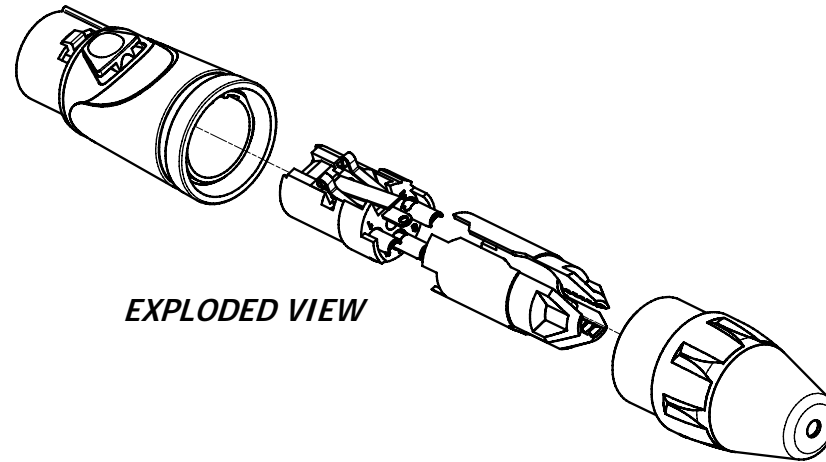

PART NUMBER BREAKDOWN

AX3FB1-AU BULK

SERIES PREFIX AX3F = 3 SOCKET FEMALE
SHELL FINISH BLANK = NICKEL PLATED B = BLACK
SLEEVE COLOR BLANK = BLACK 1 = BROWN 2 = RED 3 = ORANGE 4 = YELLOW 5 = GREEN 6 = BLUE 7 = VIOLET 8 = GREY 9 = WHITE C = CLEAR
CONTACT PLATING BLANK = SILVER PLATED AU = GOLD PLATED
PACKAGING BLANK = INDIVIDUAL BAGS BULK = BULK PACKED

EXPLODED VIEW

3D VIEW

UNLESS OTHERWISE SPECIFIED TOLERANCE TO BE		THIS DOCUMENT IS THE PROPERTY OF AMPHENOL AUSTRALIA PTY. LTD. NO PART THEREOF MAY BE REPRODUCED AND USED WITHOUT THE PRIOR WRITTEN CONSENT OF THE OWNER				Amphenol Amphenol Australia Pty.Ltd, 2 Fiveways Blvd, Keysborough, VIC 3173	
LINEAR	ANGULAR	MATERIAL: SEE COMPONENTS		DRN: T.N	DATE: 25/06/08	PART No: SEE P/No BREAKDOWN	
X ± 0.5	X° ± 1	DO NOT SCALE		CKD: P.M	DATE: 22/12/08	DRAWING NO. SHEET	
X.X ± 0.1	X.X° ± 30°	FINISH:		APP'D: P.M	DATE: 22/12/08	55010535-000-2 2/2	
X.XX ± 0.05	X.XX° ± 15°	DIMENSIONS IN MILLIMETRES		SCALE: 1:1	SIZE: A4	CAD FILE: 5501535000210	
BREAK ALL SHARP EDGES AND REMOVE ALL BURRS		THIRD ANGLE PROJECTION		TITLE: XLR FEMALE PLUG AX SERIES CUSTOMER DRAWING			