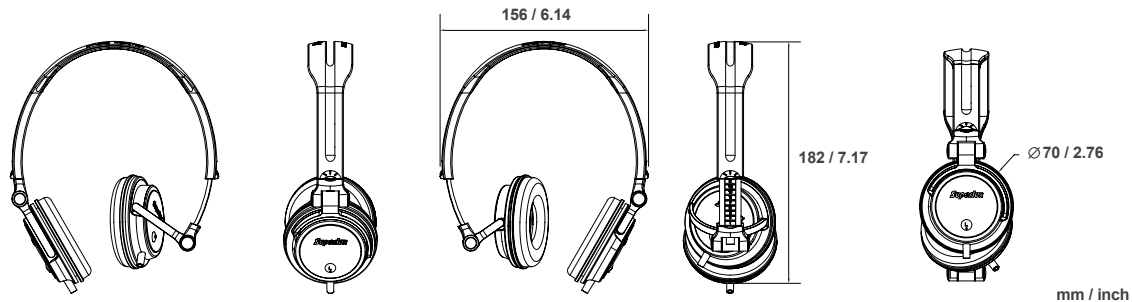

Superlux® 舒伯乐

HD572 series

Professional Monitor Headphones
H D 5 7 2 系列監聽耳機

封閉貼耳式設計、動圈式
30mm的驅動單元
高能量的釹鐵磁心
可折疊及旋轉的結構易於作單耳監聽
寬而舒適的頭帶
具止動結構可伸縮的頭帶
高效率、大音量

Closed supra-aural, dynamic design
30mm drivers
Neodymium magnets
Folding swing-arms allow for one-sided
monitoring
Wide, comfortable headband
Detented adjustable headband
High SPL capability

HD572 series

Professional Monitor Headphones
HD572 系列監聽耳機

可旋轉耳罩
Rotating earpiece

可折疊結構
Folded construction

可伸縮頭帶
Retractable headband

mm / inch

兩種音色滿足你對聲音的品味

2 Sound Profiles To Suit Your Taste

The folding swing-arms allow for one-sided monitoring and will fold into a small package that takes almost no space in your bag. All these features plus a wide, comfortable, molded and detented adjustable headband, make the HD572 series ideal for studio and DJ use. The ruggedly constructed HD572 series' comfort level is as impressive as its powerful low end and accurate sonic imaging.