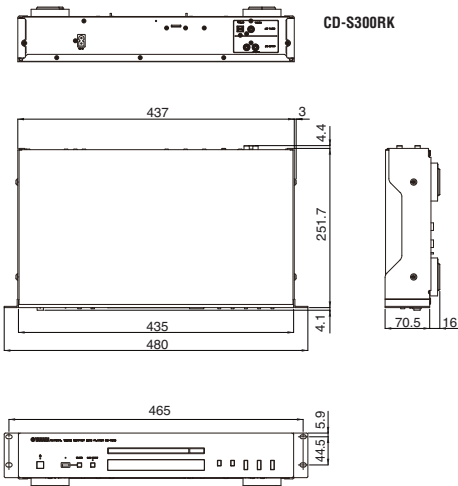

### GENERAL SPECIFICATIONS

	CD-S300RK	CD-C600RK
Frequency Response (±0.5 dB)	20Hz-20kHz	
Harmonic Distortion+Noise	≤0.003%	
Signal-to-Noise Ratio	≥105dB	
Dynamic range	≥96 dB	
Output Level (1kHz, 0dB)	2±0.3V	
Dimensions (W x H x D)	480 x 86.5 x 260mm (18.9" x 3-3/8" x 10-1/4")	480 x 116 x 405mm (18.9" x 4-5/8" x 16")
Weight	4.2kg (9.3lbs)	6.9kg (15.2lbs)

### DIMENSIONS

unit : mm

CD-S300RK Rear Panel

CD-C600RK Rear Panel