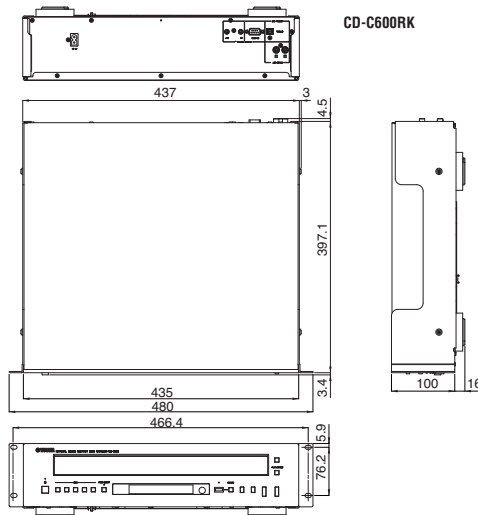

### GENERAL SPECIFICATIONS

	CD-S300RK	CD-C600RK
Frequency Response (±0.5 dB)	20Hz-20kHz	
Harmonic Distortion+Noise	≤0.003%	
Signal-to-Noise Ratio	≥105dB	
Dynamic range	≥96 dB	
Output Level (1kHz, 0dB)	2±0.3V	
Dimensions (W x H x D)	480 x 86.5 x 260mm (18.9" x 3-3/8" x 10-1/4")	480 x 116 x 405mm (18.9" x 4-5/8" x 16")
Weight	4.2kg (9.3lbs)	6.9kg (15.2lbs)

### DIMENSIONS

unit : mm

CD-S300RK Rear Panel

CD-C600RK Rear Panel