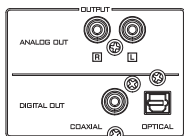

CD-S300RK Rear Panel