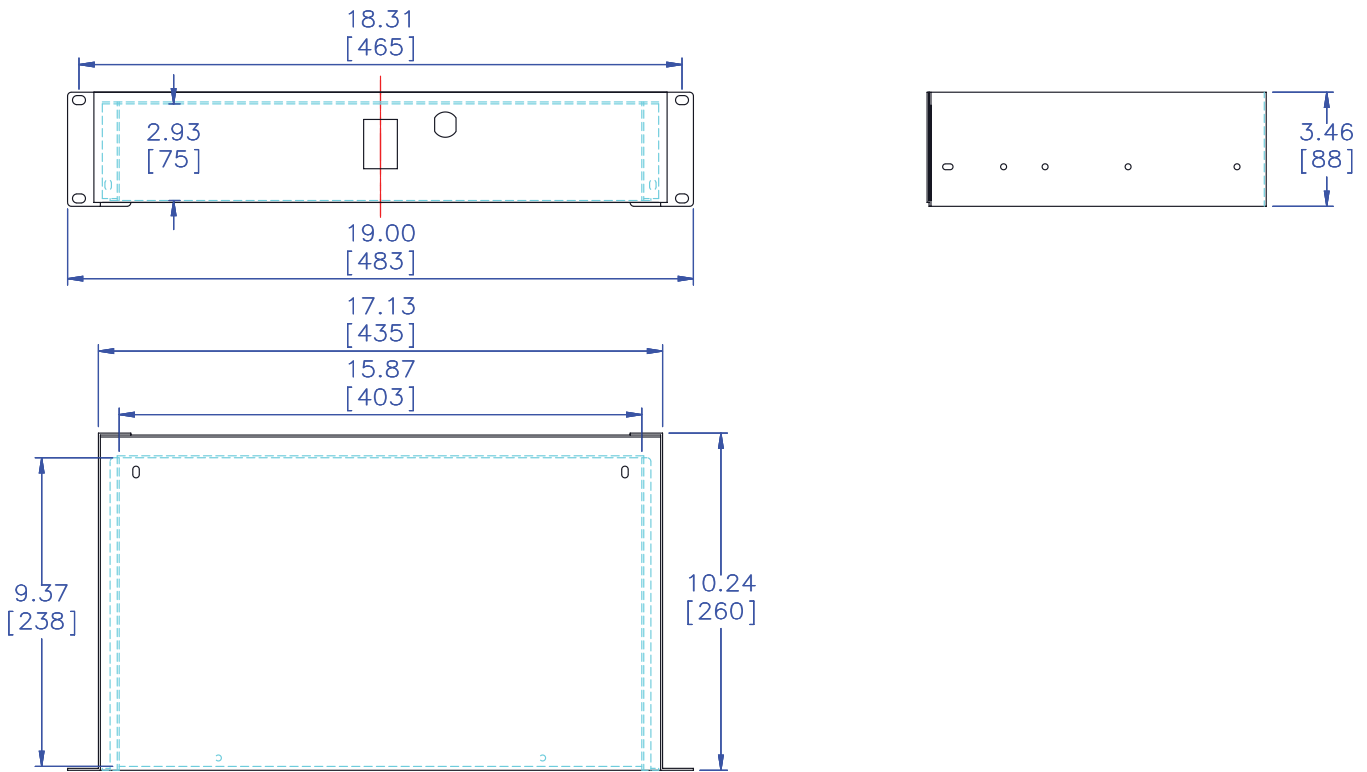

716408537078

GRW-DRWSH2

Product Overview

Model	UPC	Description	Color
GRW-DRWSH2	716408537078	Shallow 2U Drawer, 10" Deep	Black

Shipping Dimensions

Length (inches)	Width (inches)	Height (inches)	Weight (pounds)
23.82	16.34	4.88	TBD

Product Dimensions

Call Customer Service For Order Information

1-813-221-4191

Visit Us Today Online @ www.gatorrackworks.com

Rev. 1 - 1/21/2015