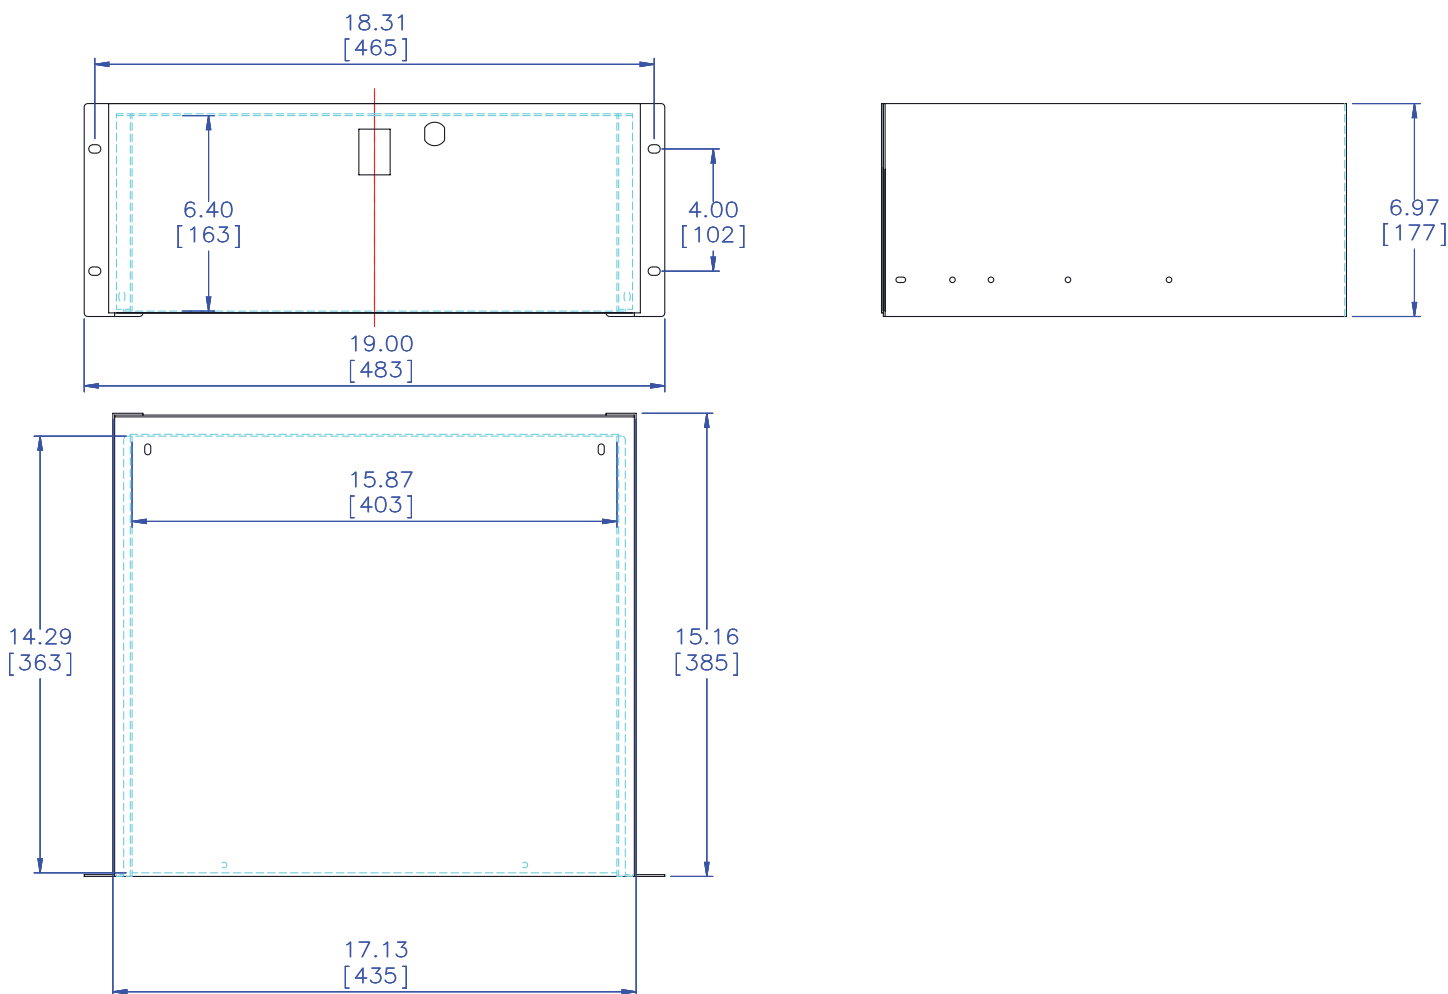

Product Overview

Model	UPC	Description	Color
GRW-DRW4	TBD	Standard 4U, 14.2" Deep	Black

Shipping Dimensions

Length (inches)	Width (inches)	Height (inches)	Weight (pounds)
23.82	21.26	10.16	TBD

Product Dimensions