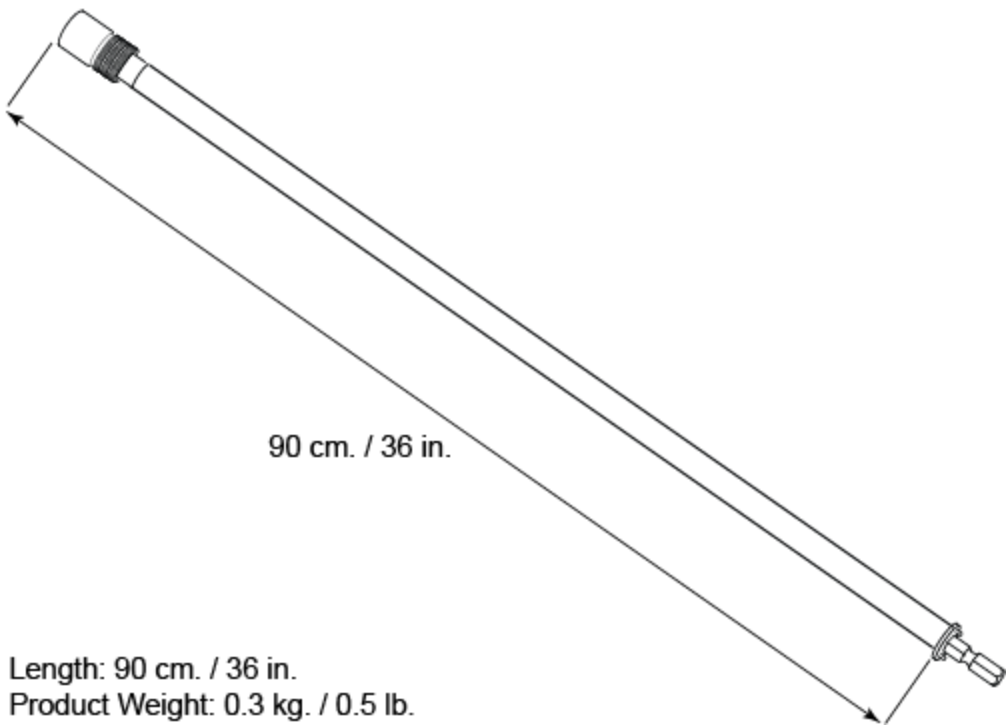

T-ES

90 cm. / 36 in.

Length: 90 cm. / 36 in.

Product Weight: 0.3 kg. / 0.5 lb.