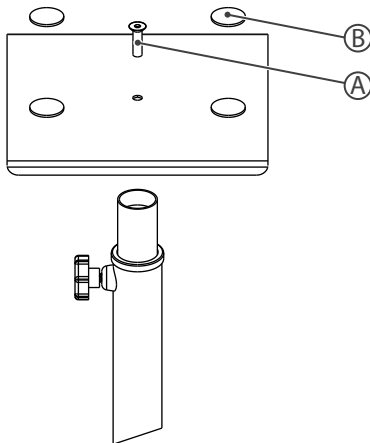

Millenium

BS-1100

- Stable monitor stand
- Tripod design
- Adjustable height
- Adjustable pads and spikes to compensate floor unevenness

Dimensions:

Height: 740 - 1140 mm (29.13 - 44.88 inches)

Dimensions of the support surface:

230 × 230 mm (9.05 × 9.05 inches)

Leg length of each foot: 26 cm (10.24 inches)

Maximum load up to 30 kg (66.14 lbs)

Weight: 4.5 kg (9.92 lbs)

Material: steel

Colour: black

1.

2.