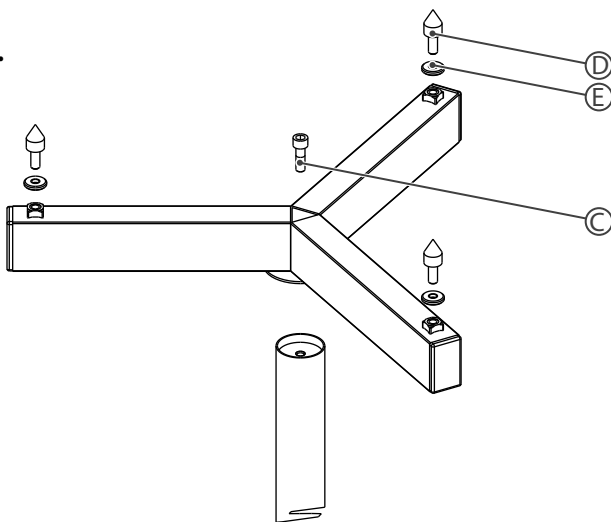

Millenium

BS-1100

- Stable monitor stand
- Tripod design
- Adjustable height
- Adjustable pads and spikes to compensate floor unevenness

Dimensions:

Height: 740 - 1140 mm (29.13 - 44.88 inches)

Dimensions of the support surface:

230 × 230 mm (9.05 × 9.05 inches)

Leg length of each foot: 26 cm (10.24 inches)

Maximum load up to 30 kg (66.14 lbs)

Weight: 4.5 kg (9.92 lbs)

Material: steel

Colour: black

1.

2.