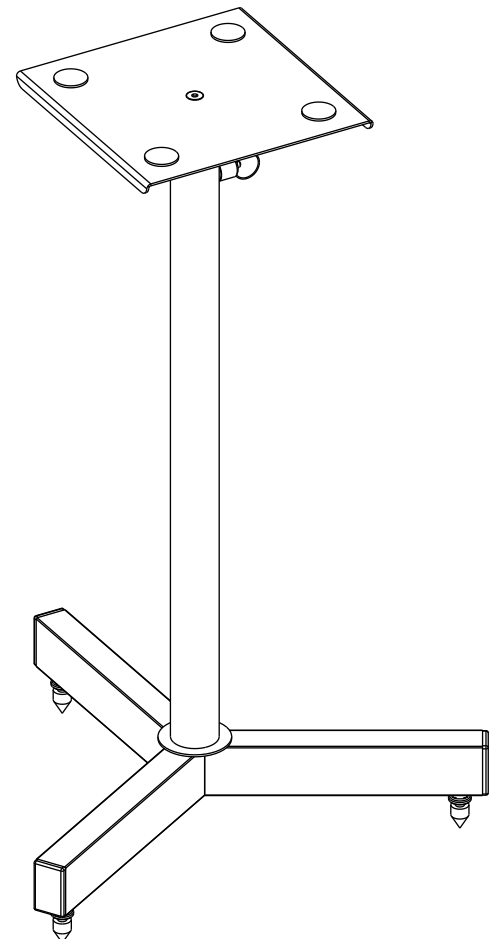

Millenium

BS-1100

- Stable monitor stand
- Tripod design
- Adjustable height
- Adjustable pads and spikes to compensate floor unevenness

Dimensions:

Height: 740 - 1140 mm (29.13 - 44.88 inches)

Dimensions of the support surface:

230 × 230 mm (9.05 × 9.05 inches)

Leg length of each foot: 26 cm (10.24 inches)

Maximum load up to 30 kg (66.14 lbs)

Weight: 4.5 kg (9.92 lbs)

Material: steel

Colour: black

1.

2.