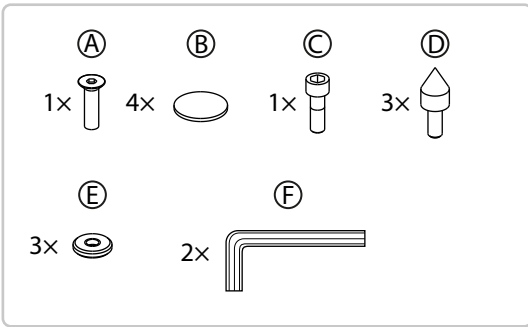

Millenium

BS-1100

- Stable monitor stand
- Tripod design
- Adjustable height
- Adjustable pads and spikes to compensate floor unevenness

Dimensions:

Height: 740 - 1140 mm (29.13 - 44.88 inches)

Dimensions of the support surface:

230 × 230 mm (9.05 × 9.05 inches)

Leg length of each foot: 26 cm (10.24 inches)

Maximum load up to 30 kg (66.14 lbs)

Weight: 4.5 kg (9.92 lbs)

Material: steel

Colour: black

1.

2.