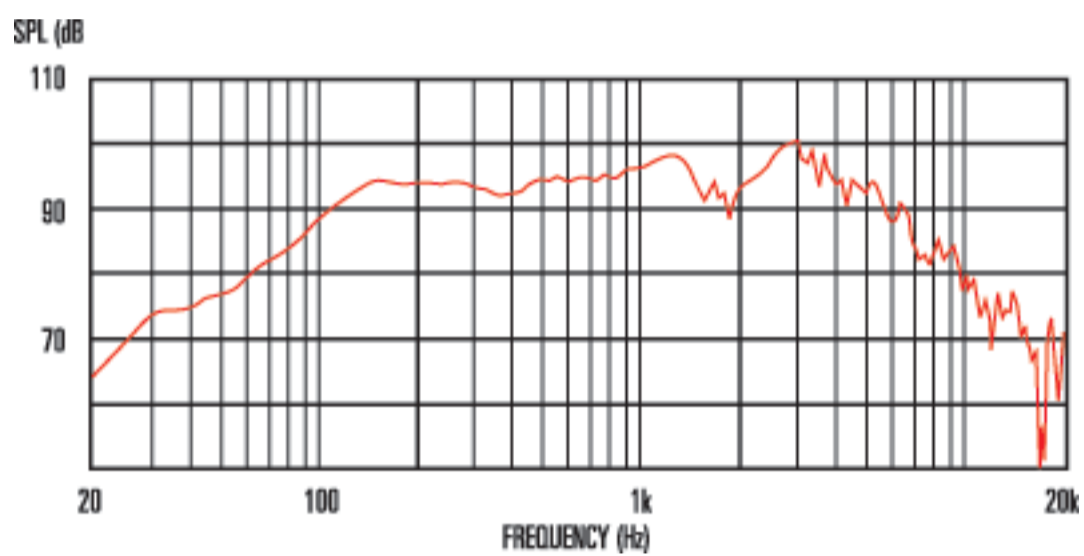

### Eight 15

The Eight 15 is ideal for upgrading your bedroom blaster with authentic British tone. Well-balanced mids and highs complement a surprisingly meaty bottom end - it's just about the biggest sounding eight inch speaker we've ever heard!

#### 8 Frequency Response

#### General Specifications

Nominal diameter	8", 203mm
Power rating	15Wrms
Nominal impedance	8
Sensitivity	95dB
Chassis type	Pressed steel
Voice coil diameter	1", 25mm
Voice coil material	Round copper
Magnet type	Ceramic
Magnet weight	13oz, 0.37kg
Frequency range	100-5000Hz
Resonance frequency, Fs	109.7Hz
DC resistance, Re	6.4

#### Mounting Information

Cut-out diameter	7.2", 183mm
Diameter	8.1", 205mm
Magnet structure diameter	3.3", 85mm
Mounting slot dimensions	0.19x0.31", 5x8mm Ø
Mounting slot PCD	7.7", 195mm
Number of mounting slots	4
Overall depth	3.3", 82.6mm
Unit weight	2.2lb, 1kg