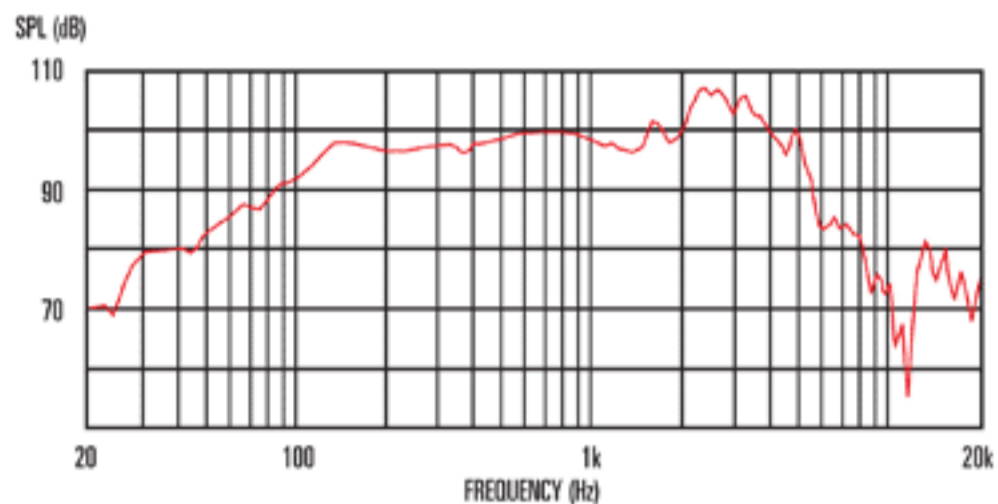

Seventy 80

One of our best sellers, this speaker meets the expanded frequency range often requested by the new generation of amp manufacturers.

The Seventy 80 is detailed and crisply defined, with a tightly controlled low-end and punchy, aggressive upper mid-range. The top-end response is also subtly increased. Used singly, in pairs or quartets – it is capable of reproducing a wide range of sounds and styles whilst adding the undeniable Celestion character to any amp.

8 Frequency Response

General Specifications

Nominal diameter	12", 305mm
Power rating	80Wrms
Nominal impedance	Available 8 or 16
Sensitivity	98dB
Chassis type	Pressed steel
Voice coil diameter	1.75", 44.5mm
Voice coil material	Round copper
Magnet type	Ceramic
Magnet weight	31oz, 0.88kg
Frequency range	80-5000Hz
Resonance frequency, Fs	85Hz
DC resistance, Re	Available 6.1 or 10.41

Mounting Information

Cut-out diameter	11.1", 283mm
Diameter	12.2", 309mm
Magnet structure diameter	5.3", 134mm
Mounting slot dimensions	0.31", 7.9mm Ø
Mounting slot PCD	11.7", 297mm
Number of mounting slots	4
Overall depth	4.7", 119mm
Unit weight	6.8lb, 3.1kg