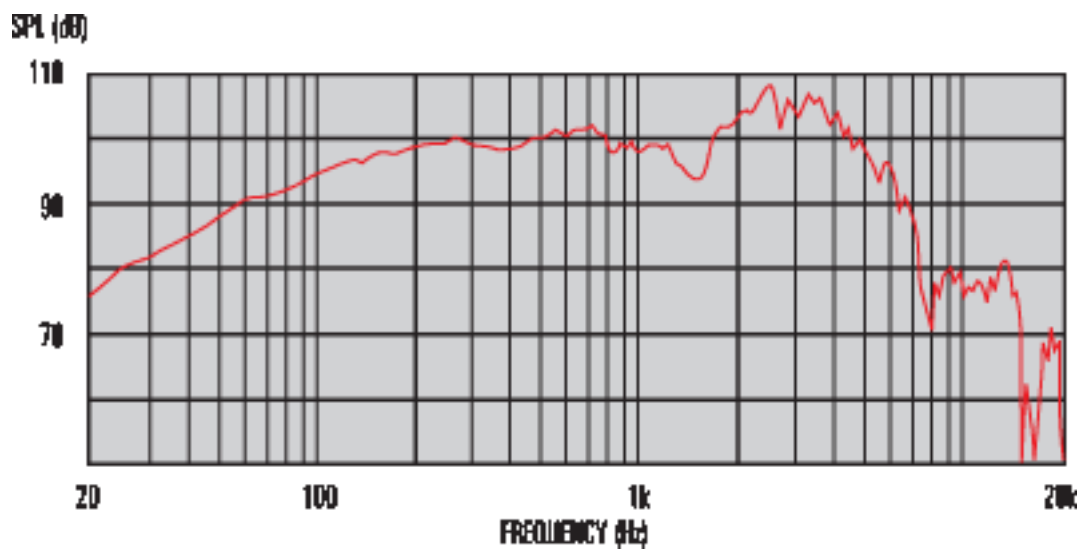

G12-35XC

The 35XC is built using tried-and-tested materials and construction methods, and incorporates several new design features and techniques. Drawing on 90 years' experience, we've been able to create a uniquely versatile speaker whose attributes will be familiar to those who know Pulsonic coned speakers. Capable of delivering open and musical cleans without sacrificing an immensely satisfying crunch or searing, overdriven lead lines, the 35XC is made to engage your musical soul. This speaker exhibits poise, tonal evenness and freedom from souring colourations, characteristics typical of speakers with Pulsonic cones, as well as adding a little more sparkle and air to your sound. A 90th Anniversary gift from Celestion to players who won't compromise in their search for great tone.

8 Frequency Response

General Specifications

Power rating	35W
Nominal impedance	8
Sensitivity	100dB
Chassis type	Pressed steel
Voice coil diameter	1.75", 44.5mm
Voice coil material	Round copper
Magnet type	Ceramic
Magnet weight	42oz, 1.2kg
Frequency range	75-5000Hz
Resonance frequency, Fs	75Hz
DC resistance, Re	6.4

Mounting Information

Cut-out diameter	11.1", 283mm
Diameter	12.2", 309mm
Magnet structure diameter	6.1", 156mm
Mounting slot dimensions	0.31", 7.9mmØ
Mounting slot PCD	11.7", 297mm
Number of mounting slots	8
Overall depth	5.3", 135mm
Unit weight	10.4lb, 4.7kg