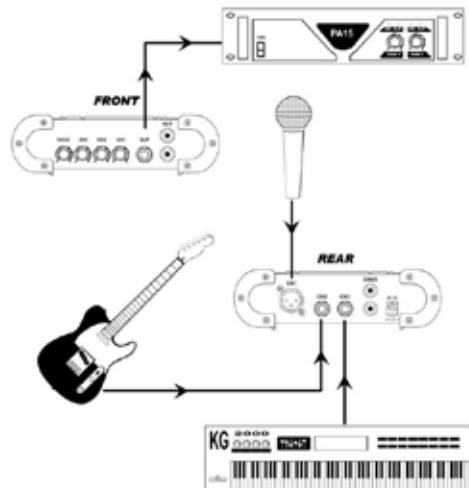

Millenium

Pocket Mix

Connection example:

Ensure that plastic bags, packaging, etc. are disposed of properly and are not within reach of babies and young children. Choking hazard!

For the transport and protective packaging, environmentally friendly materials have been chosen that can be supplied to normal recycling. Ensure that plastic bags, packaging, etc. are properly disposed of. Do not just dispose of these materials with your normal household waste, but make sure that they are fed to a recovery. Please follow the notes and markings on the packaging.

- 5-channel mixer
- Frequency range: 10 Hz ... 95 kHz
- Inputs:
 - 1 × XLR, balanced, mono
 - 2 × 1/4", high ohmic, unbalanced, mono
 - 1 × RCA, unbalanced, stereo
- Outputs:
 - 2 × RCA, unbalanced, mono
 - 1 × 1/4", unbalanced
- Separate volume control for channels 1, 2, 3 and channel pair 4/5
- Input impedance: 1 M Ω , Output impedance: 100 Ω
- Maximum input level: +15 dBu
- THD+N: <0.005, noise level: -105 dBu
- Robust metal housing with rubber feet for safe stand
- Voltage supply via 20 V power adapter provided
- Dimensions (W × H × L): 150 mm × 40 mm × 100 mm
- Weight: 0.4 kg