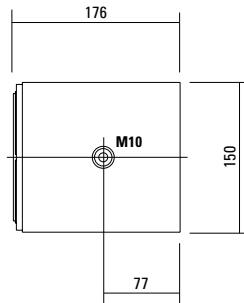

PRODUCT SPECIFICATIONS

Speaker Components	5" Nd / 0,75" coaxial
Description	Multi Media Sound System
Power AES / Peak	120 W / 360 W
Impedance nominal	16 Ω
SPL 1 W / Peak @ 1 m	93 dB / 115 dB
Usable Range - 6 dB	110 Hz - 19 kHz
Tuning Frequency excursion minimum	120 Hz
X-Overpoint acoustical	3,0 kHz
Coverage horizontal / vertical	100° - conical
Max. Splay Angle	---
Connectors	2 x Neutrik Speakon NL4MP in/out Coding: 1 +/- HiMid, 2 +/- loop thru 1 x Phoenix
Handles	---
Rigging / Fittings	3 x M10
Weight	2,5 kg
Size height x width x depth	15,0 x 15,0 x 17,6 cm
Order No.	00160/black 00160/white (RAL 9010)

Verschiedene Anschlussmöglichkeiten.

DIMENSIONS

Controller Setups finden Sie unter:

<http://www.seeburg.net/Controller-Setups>

Sensitivity 1 W / 1 m + Impedance

MEASUREMENTS

Frequency Response with Presets

Dispersion Pattern - radial

2 pol Order No. **08257**

4 pol Order No. **08256**

Flight Case

for 4 pcs. i 5,
with mounted flying brackets 01204,
heavy duty, 7,0 mm birch multiplex,
partition walls, 2 x recessed sprung
handles, 1 x medium butterfly catches,
rubber feet, interior lined with felt.
Size (H x W x D): 24,0 x 42,0 x 36,0 cm

Order No. **16454**

Flight Case

for 2 pcs. i 5,
with mounted flying brackets 01204,
heavy duty, 7,0 mm birch multiplex,
partition walls, 1 x recessed sprung
handles, 1 x medium butterfly catches,
rubber feet, interior lined with felt.
Size (H x W x D): 24,0 x 42,0 x 19,0 cm