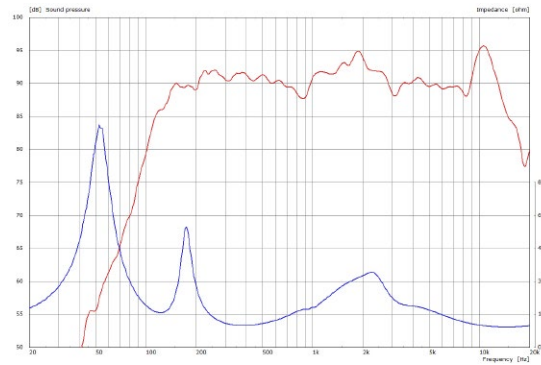

PRODUCT SPECIFICATIONS

Speaker Components	5" Nd / 0,75" coaxial
Description	Multi Media Sound System
Power AES / Peak	120 W / 360 W
Impedance nominal	16 Ω
SPL 1 W / Peak @ 1 m	93 dB / 115 dB
Usable Range - 6 dB	110 Hz - 19 kHz
Tuning Frequency excursion minimum	120 Hz
X-Overpoint acoustical	3,0 kHz
Coverage horizontal / vertical	100° - conical
Max. Splay Angle	---
Connectors	2 x Neutrik Speakon NL4MP in/out Coding: 1 +/- HiMid, 2 +/- loop thru 1 x Phoenix
Handles	---
Rigging / Fittings	3 x M10
Weight	2,5 kg
Size height x width x depth	15,0 x 15,0 x 17,6 cm
Order No.	00160/black 00160/white (RAL 9010)

Verschiedene Anschlussmöglichkeiten.

DIMENSIONS

Controller Setups finden Sie unter:

<http://www.seeburg.net/Controller-Setups>

Sensitivity 1 W / 1 m + Impedance

MEASUREMENTS

Frequency Response with Presets

Dispersion Pattern - radial