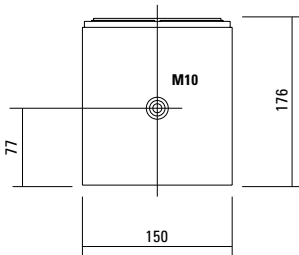

PRODUCT SPECIFICATIONS

Speaker Components	5" Nd / 0,75" coaxial
Description	Multi Media Sound System
Power AES / Peak	120 W / 360 W
Impedance nominal	16 Ω
SPL 1 W / Peak @ 1 m	93 dB / 115 dB
Usable Range - 6 dB	110 Hz - 19 kHz
Tuning Frequency excursion minimum	120 Hz
X-Overpoint acoustical	3,0 kHz
Coverage horizontal / vertical	100° - conical
Max. Splay Angle	---
Connectors	2 x Neutrik Speakon NL4MP in/out Coding: 1 +/- HiMid, 2 +/- loop thru 1 x Phoenix
Handles	---
Rigging / Fittings	3 x M10
Weight	2,5 kg
Size height x width x depth	15,0 x 15,0 x 17,6 cm
Order No.	00160/black 00160/white (RAL 9010)

Verschiedene Anschlussmöglichkeiten.

DIMENSIONS

Controller Setups finden Sie unter:

<http://www.seeburg.net/Controller-Setups>

Sensitivity 1 W / 1 m + Impedance

MEASUREMENTS

Frequency Response with Presets

Dispersion Pattern - radial

2 pol Order No. **08257**

4 pol Order No. **08256**

Flight Case

for 4 pcs. i 5,
with mounted flying brackets 01204,
heavy duty, 7,0 mm birch multiplex,
partition walls, 2 x recessed sprung
handles, 1 x medium butterfly catches,
rubber feet, interior lined with felt.
Size (H x W x D): 24,0 x 42,0 x 36,0 cm

Order No. **16454**

Flight Case

for 2 pcs. i 5,
with mounted flying brackets 01204,
heavy duty, 7,0 mm birch multiplex,
partition walls, 1 x recessed sprung
handles, 1 x medium butterfly catches,
rubber feet, interior lined with felt.
Size (H x W x D): 24,0 x 42,0 x 19,0 cm