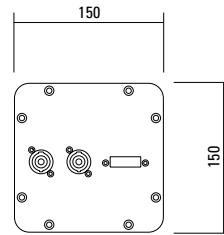

PRODUCT SPECIFICATIONS

Speaker Components	5" Nd / 0,75" coaxial
Description	Multi Media Sound System
Power AES / Peak	120 W / 360 W
Impedance nominal	16 Ω
SPL 1 W / Peak @ 1 m	93 dB / 115 dB
Usable Range - 6 dB	110 Hz - 19 kHz
Tuning Frequency excursion minimum	120 Hz
X-Overpoint acoustical	3,0 kHz
Coverage horizontal / vertical	100° - conical
Max. Splay Angle	---
Connectors	2 x Neutrik Speakon NL4MP in/out Coding: 1 +/- HiMid, 2 +/- loop thru 1 x Phoenix
Handles	---
Rigging / Fittings	3 x M10
Weight	2,5 kg
Size height x width x depth	15,0 x 15,0 x 17,6 cm
Order No.	00160/black 00160/white (RAL 9010)

Verschiedene Anschlussmöglichkeiten.

DIMENSIONS

Controller Setups finden Sie unter:

<http://www.seeburg.net/Controller-Setups>

Sensitivity 1 W / 1 m + Impedance

MEASUREMENTS

Frequency Response with Presets

Dispersion Pattern - radial

2 pol Order No. **08257**

4 pol Order No. **08256**

Flight Case

for 4 pcs. i 5,
with mounted flying brackets 01204,
heavy duty, 7,0 mm birch multiplex,
partition walls, 2 x recessed sprung
handles, 1 x medium butterfly catches,
rubber feet, interior lined with felt.
Size (H x W x D): 24,0 x 42,0 x 36,0 cm

Order No. **16454**

Flight Case

for 2 pcs. i 5,
with mounted flying brackets 01204,
heavy duty, 7,0 mm birch multiplex,
partition walls, 1 x recessed sprung
handles, 1 x medium butterfly catches,
rubber feet, interior lined with felt.
Size (H x W x D): 24,0 x 42,0 x 19,0 cm