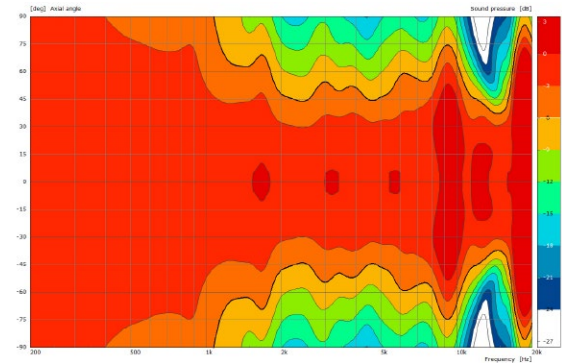

PRODUCT SPECIFICATIONS

Speaker Components	5" Nd / 0,75" coaxial
Description	Multi Media Sound System
Power AES / Peak	120 W / 360 W
Impedance nominal	16 Ω
SPL 1 W / Peak @ 1 m	93 dB / 115 dB
Usable Range - 6 dB	110 Hz - 19 kHz
Tuning Frequency excursion minimum	120 Hz
X-Overpoint acoustical	3,0 kHz
Coverage horizontal / vertical	100° - conical
Max. Splay Angle	---
Connectors	2 x Neutrik Speakon NL4MP in/out Coding: 1 +/- HiMid, 2 +/- loop thru 1 x Phoenix
Handles	---
Rigging / Fittings	3 x M10
Weight	2,5 kg
Size height x width x depth	15,0 x 15,0 x 17,6 cm
Order No.	00160/black 00160/white (RAL 9010)

Verschiedene Anschlussmöglichkeiten.

DIMENSIONS

Controller Setups finden Sie unter:

<http://www.seeburg.net/Controller-Setups>

Sensitivity 1 W / 1 m + Impedance

MEASUREMENTS

Frequency Response with Presets

Dispersion Pattern - radial