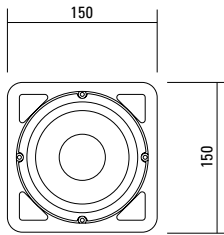

PRODUCT SPECIFICATIONS

Speaker Components	5" Nd / 0,75" coaxial
Description	Multi Media Sound System
Power AES / Peak	120 W / 360 W
Impedance nominal	16 Ω
SPL 1 W / Peak @ 1 m	93 dB / 115 dB
Usable Range - 6 dB	110 Hz - 19 kHz
Tuning Frequency excursion minimum	120 Hz
X-Overpoint acoustical	3,0 kHz
Coverage horizontal / vertical	100° - conical
Max. Splay Angle	---
Connectors	2 x Neutrik Speakon NL4MP in/out Coding: 1 +/- HiMid, 2 +/- loop thru 1 x Phoenix
Handles	---
Rigging / Fittings	3 x M10
Weight	2,5 kg
Size height x width x depth	15,0 x 15,0 x 17,6 cm
Order No.	00160/black 00160/white (RAL 9010)

Verschiedene Anschlussmöglichkeiten.

DIMENSIONS

Controller Setups finden Sie unter:

<http://www.seeburg.net/Controller-Setups>

Sensitivity 1 W / 1 m + Impedance

MEASUREMENTS

Frequency Response with Presets

Dispersion Pattern - radial

2 pol Order No. **08257**

4 pol Order No. **08256**

Flight Case

for 4 pcs. i 5,
with mounted flying brackets 01204,
heavy duty, 7,0 mm birch multiplex,
partition walls, 2 x recessed sprung
handles, 1 x medium butterfly catches,
rubber feet, interior lined with felt.
Size (H x W x D): 24,0 x 42,0 x 36,0 cm

Order No. **16454**

Flight Case

for 2 pcs. i 5,
with mounted flying brackets 01204,
heavy duty, 7,0 mm birch multiplex,
partition walls, 1 x recessed sprung
handles, 1 x medium butterfly catches,
rubber feet, interior lined with felt.
Size (H x W x D): 24,0 x 42,0 x 19,0 cm