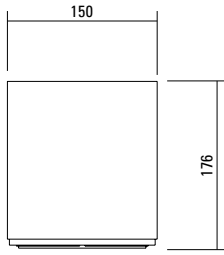

PRODUCT SPECIFICATIONS

Speaker Components	5" Nd / 0,75" coaxial
Description	Multi Media Sound System
Power AES / Peak	120 W / 360 W
Impedance nominal	16 Ω
SPL 1 W / Peak @ 1 m	93 dB / 115 dB
Usable Range - 6 dB	110 Hz - 19 kHz
Tuning Frequency excursion minimum	120 Hz
X-Overpoint acoustical	3,0 kHz
Coverage horizontal / vertical	100° - conical
Max. Splay Angle	---
Connectors	2 x Neutrik Speakon NL4MP in/out Coding: 1 +/- HiMid, 2 +/- loop thru 1 x Phoenix
Handles	---
Rigging / Fittings	3 x M10
Weight	2,5 kg
Size height x width x depth	15,0 x 15,0 x 17,6 cm
Order No.	00160/black 00160/white (RAL 9010)

Verschiedene Anschlussmöglichkeiten.

DIMENSIONS

Controller Setups finden Sie unter:

<http://www.seeburg.net/Controller-Setups>

Sensitivity 1 W / 1 m + Impedance

MEASUREMENTS

Frequency Response with Presets

Dispersion Pattern - radial

2 pol Order No. **08257**

4 pol Order No. **08256**

Flight Case

for 4 pcs. i 5,
with mounted flying brackets 01204,
heavy duty, 7,0 mm birch multiplex,
partition walls, 2 x recessed sprung
handles, 1 x medium butterfly catches,
rubber feet, interior lined with felt.
Size (H x W x D): 24,0 x 42,0 x 36,0 cm

Order No. **16454**

Flight Case

for 2 pcs. i 5,
with mounted flying brackets 01204,
heavy duty, 7,0 mm birch multiplex,
partition walls, 1 x recessed sprung
handles, 1 x medium butterfly catches,
rubber feet, interior lined with felt.
Size (H x W x D): 24,0 x 42,0 x 19,0 cm