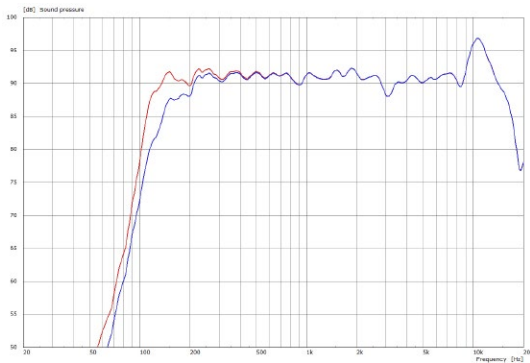

PRODUCT SPECIFICATIONS

Speaker Components	5" Nd / 0,75" coaxial
Description	Multi Media Sound System
Power AES / Peak	120 W / 360 W
Impedance nominal	16 Ω
SPL 1 W / Peak @ 1 m	93 dB / 115 dB
Usable Range - 6 dB	110 Hz - 19 kHz
Tuning Frequency excursion minimum	120 Hz
X-Overpoint acoustical	3,0 kHz
Coverage horizontal / vertical	100° - conical
Max. Splay Angle	---
Connectors	2 x Neutrik Speakon NL4MP in/out Coding: 1 +/- HiMid, 2 +/- loop thru 1 x Phoenix
Handles	---
Rigging / Fittings	3 x M10
Weight	2,5 kg
Size height x width x depth	15,0 x 15,0 x 17,6 cm
Order No.	00160/black 00160/white (RAL 9010)

Verschiedene Anschlussmöglichkeiten.

DIMENSIONS

Controller Setups finden Sie unter:

<http://www.seeburg.net/Controller-Setups>

Sensitivity 1 W / 1 m + Impedance

MEASUREMENTS

Frequency Response with Presets

Dispersion Pattern - radial