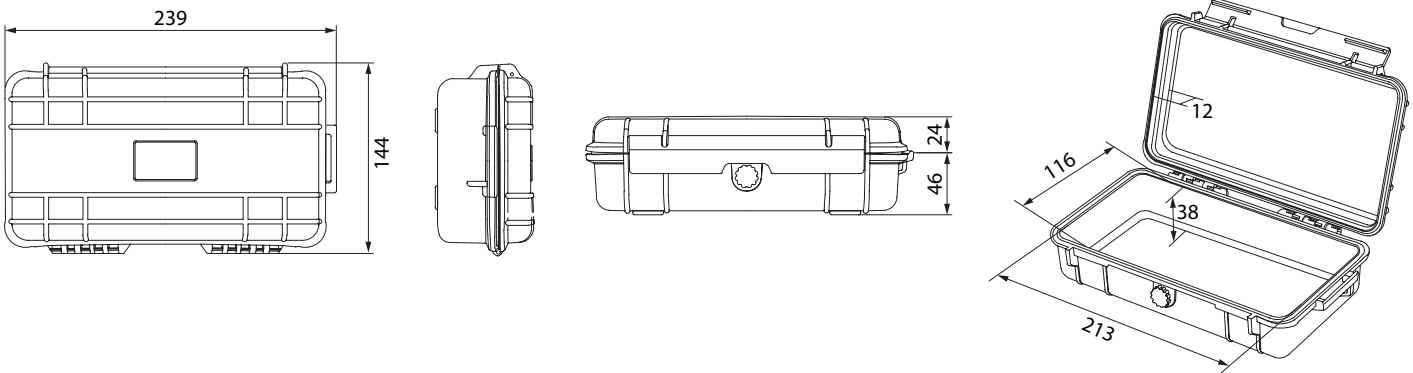

- Waterproof, dustproof and airtight transport case with sturdy carrying handle
- Impact-resistant housing made of rigid plastic
- Rubber seal
- Front valve for pressure equalisation
- Fixed locking latch
- Convuluted foam and die-cut foam cubes on the bottom
- Material: Polypropylene (PP)
- International Protection Rating: IP65
- Temperature range: -25 °C...+75 °C
- External dimensions (W × H × D): 239 mm × 70 mm × 144 mm
- Internal dimensions (W × H × D): 213 mm × 50 mm × 116 mm
- Weight: 300 g