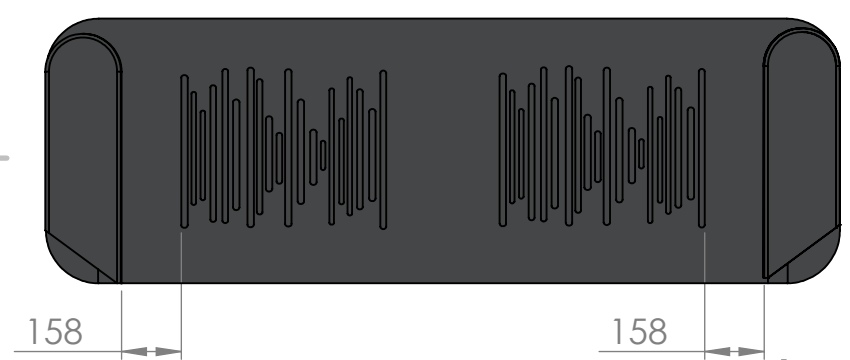

SECTION AS-AS
SCALE 1 : 20

SECTION AU-AU
SCALE 1 : 20

	NAME	DATE	EDITION	REVISION
DRAWN				
APPV'D			DIMENSIONS ARE IN MILLIMETERS	
			tolerance +/- 1mm	
TITLE:				
				A4
SCALE			SHEET 1 OF 24	