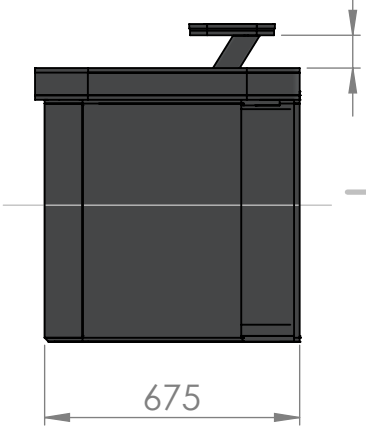

SECTION AS-AS
SCALE 1 : 20

SECTION AU-AU
SCALE 1 : 20

	NAME	DATE	EDITION	REVISION
DRAWN				
APPV'D			DIMENSIONS ARE IN MILLIMETERS	
			tolerance +/- 1mm	
TITLE:				
				A4
SCALE			SHEET 1 OF 24	