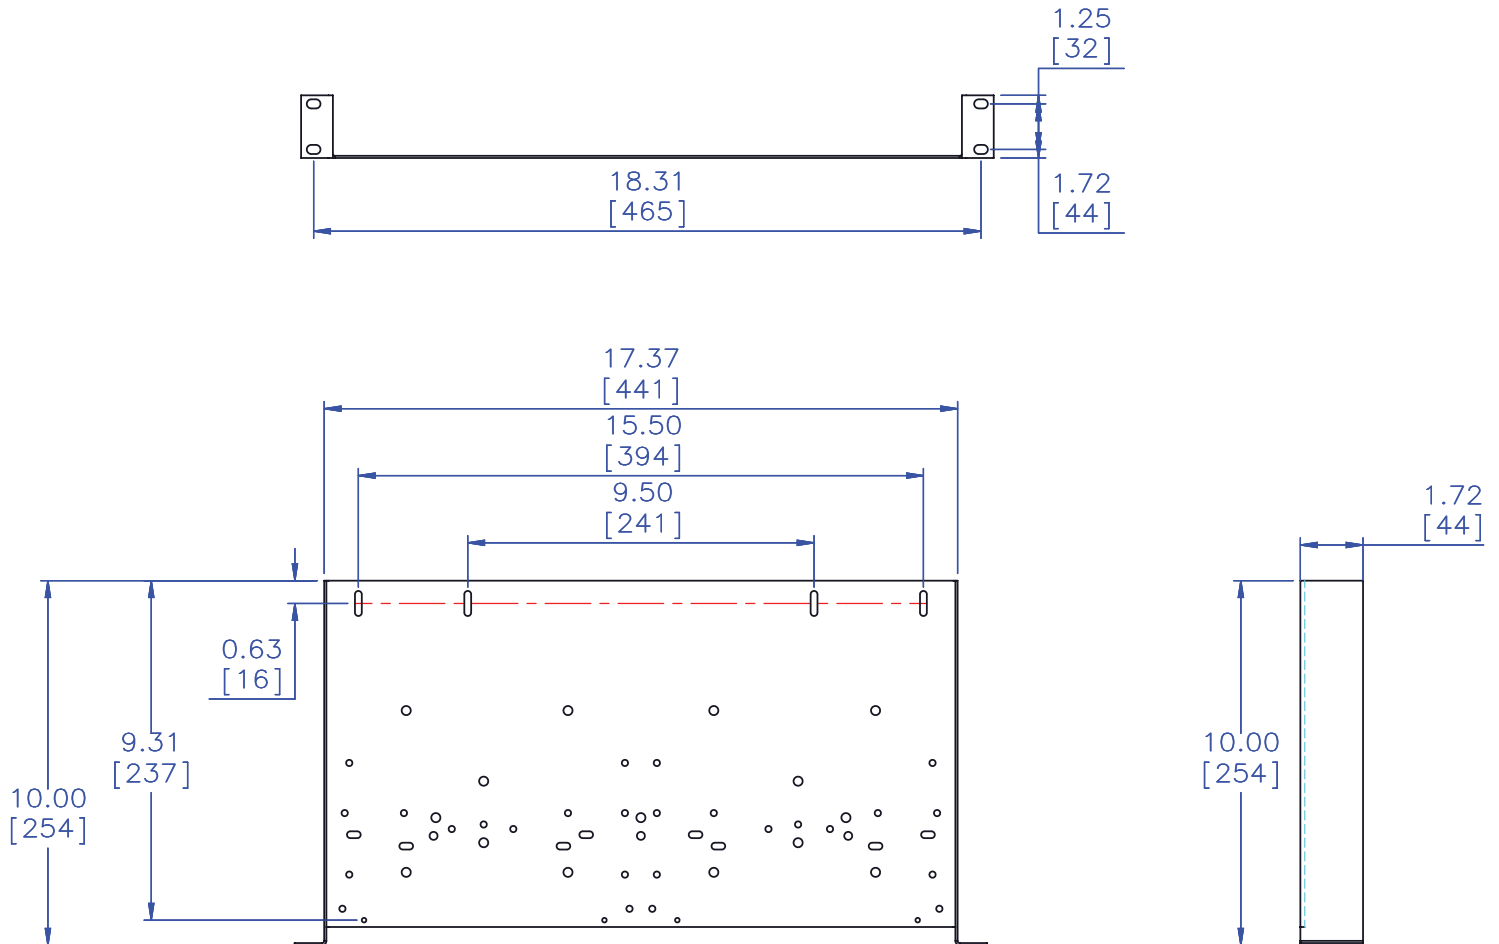

716408537580

GRW-SHELF1UNI

Product Overview

Model	UPC	Description	Color
GRW-SHELF1UNI	716408537580	Universal Shelf; 1U	Black

Shipping Dimensions

Length (inches)	Width (inches)	Height (inches)	Weight (pounds)
23.82	16.61	9.45	6.87

Product Dimensions

Rev. 1 - 1/21/2015

Call Customer Service For Order Information

1-813-221-4191

Visit Us Today Online @ www.gatorrackworks.com