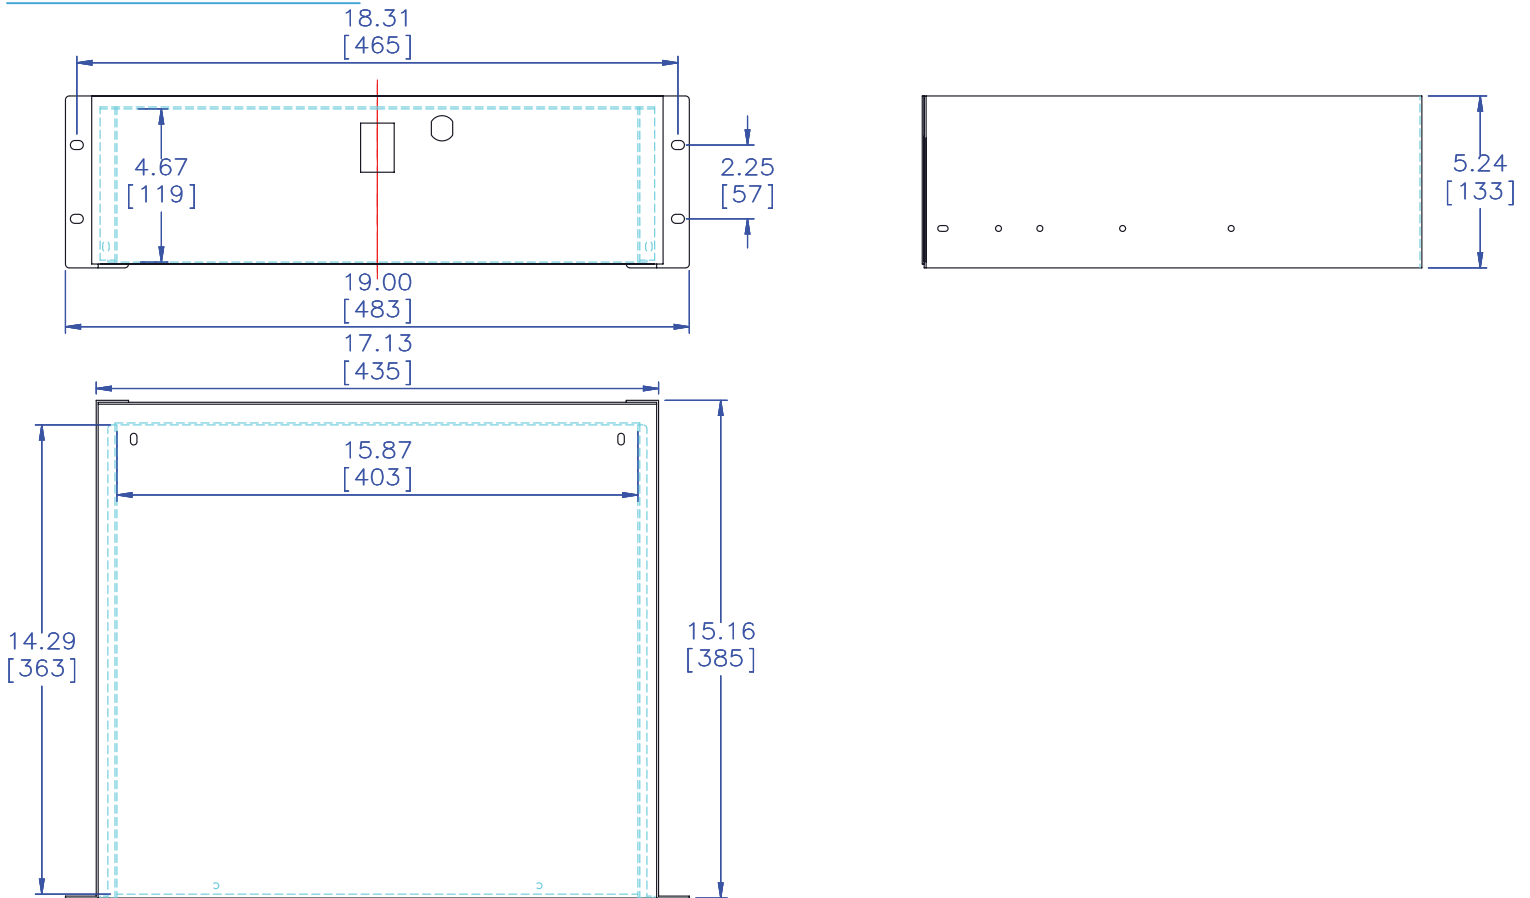

Product Overview

Model	UPC	Description	Color
GRW-DRW3	TBD	Standard 3U Drawer, 14.2" Deep	Black

Shipping Dimensions

Length (inches)	Width (inches)	Height (inches)	Weight (pounds)
TBD	TBD	TBD	TBD

Product Dimensions