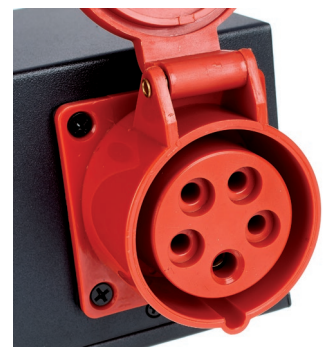

## Features

- CEE power distributor with 6 × Power Twist outlet
- 1 × 16 A CEE inlet plug
- 1 × 16 A CEE outlet plug
- 6 × Power Twist outlet plug
- 2 × M10 inside thread on top side

Do not connect in series!  
Zero-potential only with disconnected mains plug.

This device is intended to be used to distribute mains power. Any other use or use under other operating conditions is considered to be improper and may result in personal injury or property damage. No liability will be assumed for damages resulting from improper use.