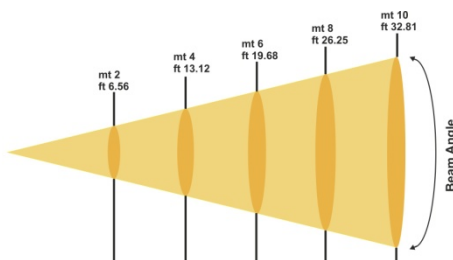

TEATRO LED SPOT 100

OUTPUT

Single high-power White 3000K LED
CRI > 90
LED lifespan: 50.000 hours (70% lumen output)

OPTICAL GROUP

PC model:
Ø 120 mm PC lens
12° - 79° linear motorized zoom

FR model:
Ø 112 mm Fresnel lens
17° - 82° linear motorized zoom

TEATRO LED SPOT 100 PC

Lux center [lx]	15256	3814	1695	954	610
Foot candles [fc]	1418	354	158	89	57
Diameter [cm]	42	84	126	168	210
Diameter [ft]	1.38	2.76	4.14	5.52	6.90

Beam Angle 12° @ 50%

Lux center [lx]	1536	384	171	96	61
Foot candles [fc]	143	36	16	9	6
Diameter [cm]	330	659	989	1319	1649
Diameter [ft]	10.82	21.64	32.45	43.27	54.09

Beam Angle 79° @ 10%

TEATRO LED SPOT 100 FR

Lux center [lx]	7684	1921	854	480	307
Foot candles [fc]	714	179	79	45	29
Diameter [cm]	60	120	179	239	299
Diameter [ft]	1.96	3.92	5.88	7.85	9.81

Beam Angle 17° @ 50%

Lux center [lx]	1472	368	164	92	59
Foot candles [fc]	137	34	15	9	5
Diameter [cm]	348	695	1043	1391	1739
Diameter [ft]	11.41	22.82	34.22	45.63	57.04

Beam Angle 82° @ 10%