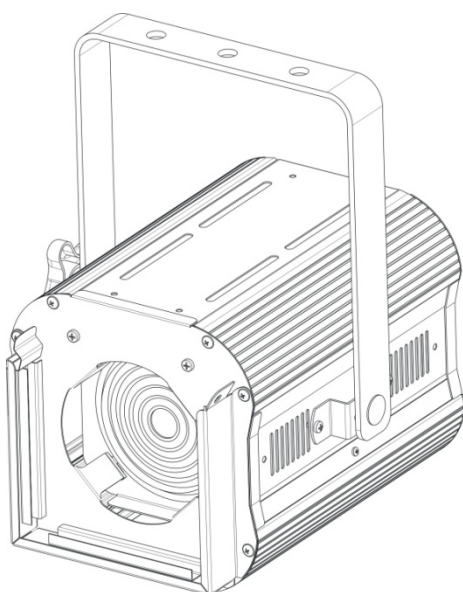

TEATRO LED SPOT 100

TEATRO LED SPOT 100 PC

- HIGH-POWER 3000K LED
- CRI > 90
- PC or FRESNEL LENS
- LINEAR MOTORIZED ZOOM
- NOISELESS OPERATION
- DMX 512 / RDM OR MANUAL CONTROL
- LOW POWER CONSUMPTION

TEATRO LED SPOT 100 FR

TEATRO LED SPOT 100

OUTPUT

Single high-power White 3000K LED
CRI > 90
LED lifespan: 50.000 hours (70% lumen output)

OPTICAL GROUP

PC model:
Ø 120 mm PC lens
12° - 79° linear motorized zoom

FR model:
Ø 112 mm Fresnel lens
17° - 82° linear motorized zoom

TEATRO LED SPOT 100 PC

Lux center [lx]	15256	3814	1695	954	610
Foot candles [fc]	1418	354	158	89	57
Diameter [cm]	42	84	126	168	210
Diameter [ft]	1.38	2.76	4.14	5.52	6.90

Beam Angle 12° @ 50%

Lux center [lx]	1536	384	171	96	61
Foot candles [fc]	143	36	16	9	6
Diameter [cm]	330	659	989	1319	1649
Diameter [ft]	10.82	21.64	32.45	43.27	54.09

Beam Angle 79° @ 10%

TEATRO LED SPOT 100 FR

Lux center [lx]	7684	1921	854	480	307
Foot candles [fc]	714	179	79	45	29
Diameter [cm]	60	120	179	239	299
Diameter [ft]	1.96	3.92	5.88	7.85	9.81

Beam Angle 17° @ 50%