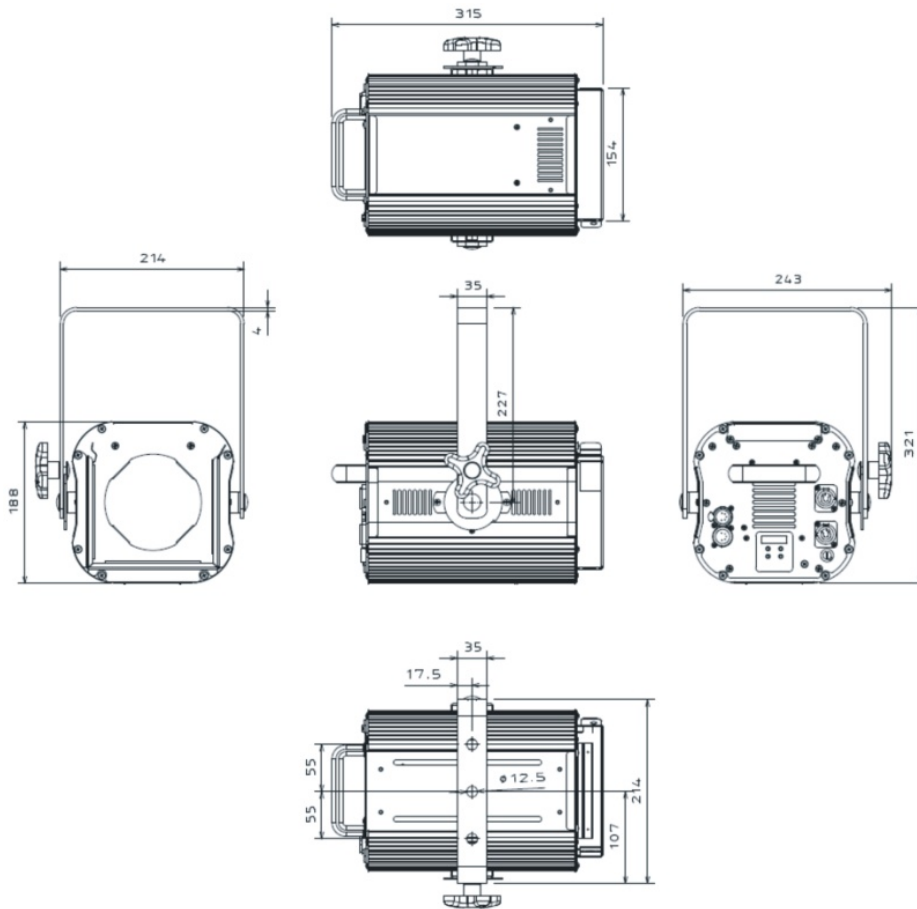

INTERNAL SAFETY DEVICES

Overvoltage and overtemperature circuit protection

OPERATING AMBIENT TEMPERATURE

-10° / 40°

WEIGHT

PC model: 5.5 Kg
FR model: 5.2 Kg

CERTIFICATIONS

EN 60598-1
EN 60598-2-17
EN 55015 EMC
EN 62471

TEATRO LED SPOT 100 PC

Lux center [lx]	15256	3814	1695	954	610
Foot candles [fc]	1418	354	158	89	57
Diameter [cm]	42	84	126	168	210
Diameter [ft]	1.38	2.76	4.14	5.52	6.90

Beam Angle 12° @ 50%

Lux center [lx]	1536	384	171	96	61
Foot candles [fc]	143	36	16	9	6
Diameter [cm]	330	659	989	1319	1649
Diameter [ft]	10.82	21.64	32.45	43.27	54.09

Beam Angle 79° @ 10%

TEATRO LED SPOT 100 FR

Lux center [lx]	7684	1921	854	480	307
Foot candles [fc]	714	179	79	45	29
Diameter [cm]	60	120	179	239	299
Diameter [ft]	1.96	3.92	5.88	7.85	9.81

Beam Angle 17° @ 50%

Lux center [lx]	1472	368	164	92	59
Foot candles [fc]	137	34	15	9	5
Diameter [cm]	348	695	1043	1391	1739
Diameter [ft]	11.41	22.82	34.22	45.63	57.04

Beam Angle 82° @ 10%