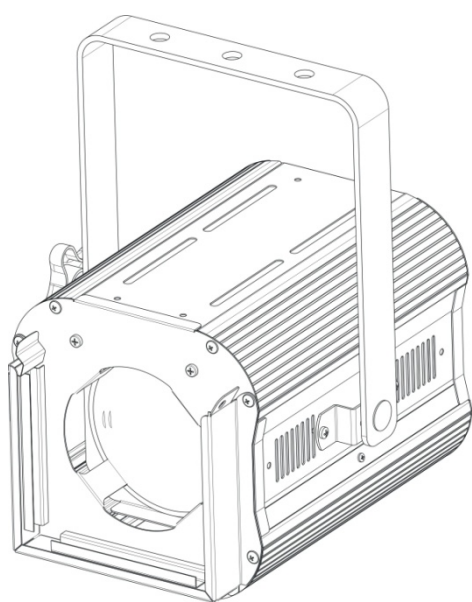

TEATRO LED SPOT 100

TEATRO LED SPOT 100 PC

- HIGH-POWER 3000K LED
- CRI > 90
- PC or FRESNEL LENS
- LINEAR MOTORIZED ZOOM
- NOISELESS OPERATION
- DMX 512 / RDM OR MANUAL CONTROL
- LOW POWER CONSUMPTION

TEATRO LED SPOT 100 FR

TEATRO LED SPOT 100

OUTPUT

Single high-power White 3000K LED
CRI > 90
LED lifespan: 50.000 hours (70% lumen output)

OPTICAL GROUP

PC model:
Ø 120 mm PC lens
12° - 79° linear motorized zoom

FR model:
Ø 112 mm Fresnel lens
17° - 82° linear motorized zoom

TEATRO LED SPOT 100 PC

Lux center [lx]	15256	3814	1695	954	610
Foot candles [fc]	1418	354	158	89	57
Diameter [cm]	42	84	126	168	210
Diameter [ft]	1.38	2.76	4.14	5.52	6.90

Beam Angle 12° @ 50%

Lux center [lx]	1536	384	171	96	61
Foot candles [fc]	143	36	16	9	6
Diameter [cm]	330	659	989	1319	1649
Diameter [ft]	10.82	21.64	32.45	43.27	54.09

Beam Angle 79° @ 10%

TEATRO LED SPOT 100 FR

Lux center [lx]	7684	1921	854	480	307
Foot candles [fc]	714	179	79	45	29
Diameter [cm]	60	120	179	239	299
Diameter [ft]	1.96	3.92	5.88	7.85	9.81

Beam Angle 17° @ 50%