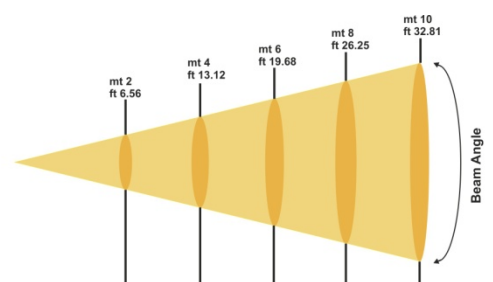

TEATRO LED SPOT 100 PC

Lux center [lx]	15256	3814	1695	954	610
Foot candles [fc]	1418	354	158	89	57
Diameter [cm]	42	84	126	168	210
Diameter [ft]	1.38	2.76	4.14	5.52	6.90

Beam Angle 12° @ 50%

Lux center [lx]	1536	384	171	96	61
Foot candles [fc]	143	36	16	9	6
Diameter [cm]	330	659	989	1319	1649
Diameter [ft]	10.82	21.64	32.45	43.27	54.09

Beam Angle 79° @ 10%

TEATRO LED SPOT 100 FR

Lux center [lx]	7684	1921	854	480	307
Foot candles [fc]	714	179	79	45	29
Diameter [cm]	60	120	179	239	299
Diameter [ft]	1.96	3.92	5.88	7.85	9.81

Beam Angle 17° @ 50%

Lux center [lx]	1472	368	164	92	59
Foot candles [fc]	137	34	15	9	5
Diameter [cm]	348	695	1043	1391	1739
Diameter [ft]	11.41	22.82	34.22	45.63	57.04

Beam Angle 82° @ 10%