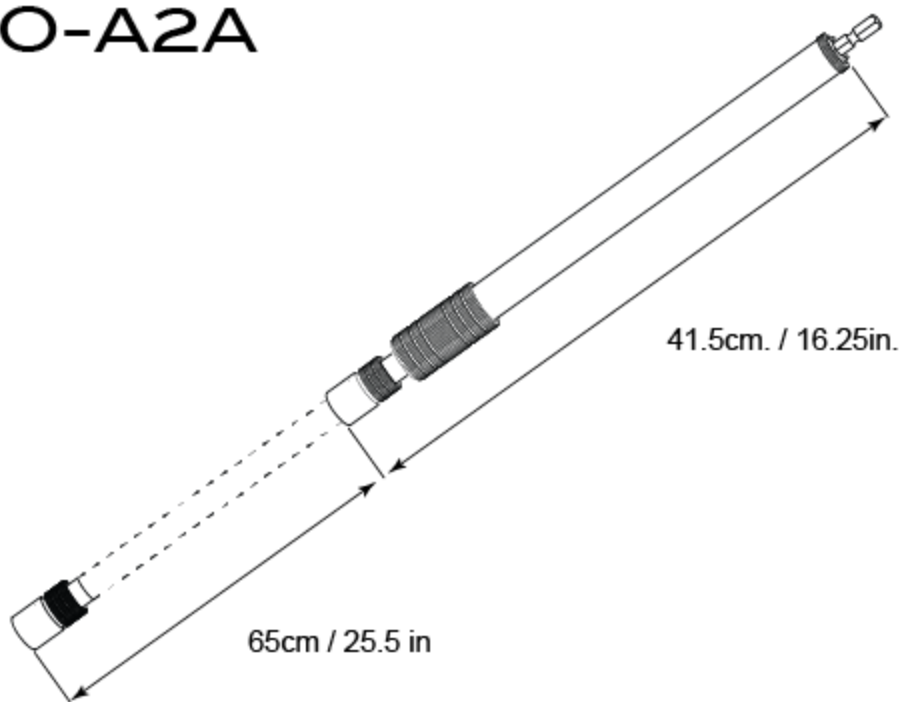

IO-A2A

2A, Length Range: 42 – 65 cm. / 16.25 – 25.5 in.
Product Weight: 0.35 kg. / 0.75 lb.