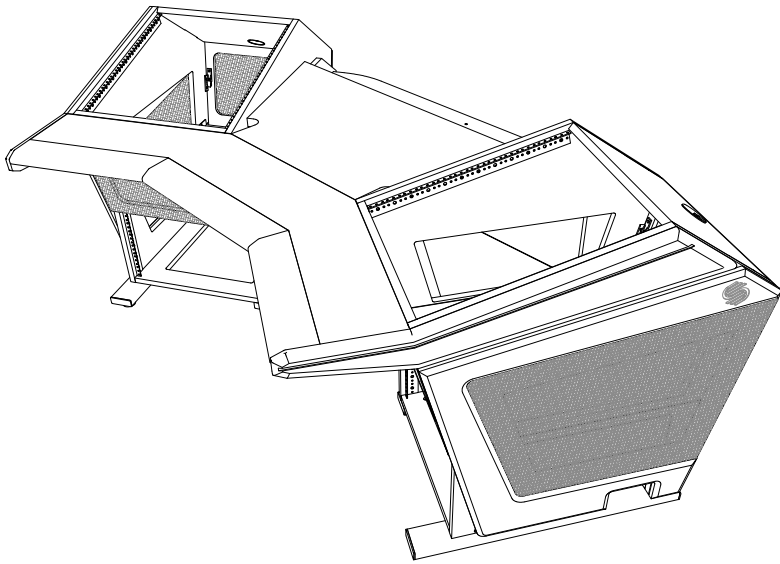

Plan D - Console Specifications

Shipping Info

Number of Boxes: 7
Shipping weight: 125 kg