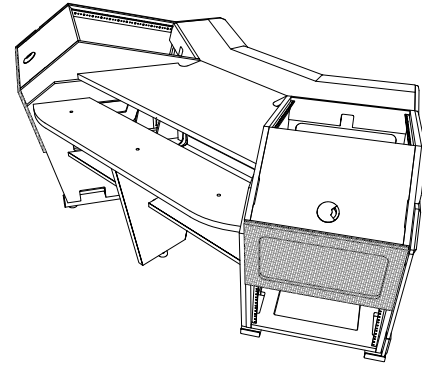

Plan D - Console Specifications

Shipping Info

Number of Boxes: 7
Shipping weight: 125 kg