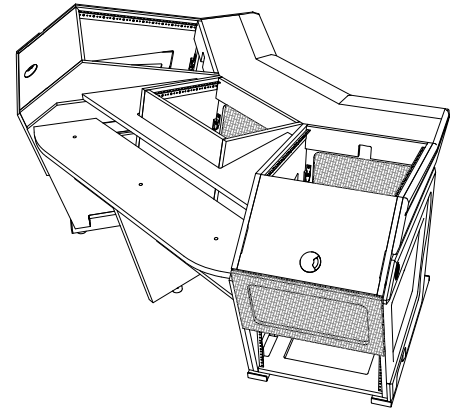

Plan E - Console Specifications

| Shipping Info |
|-------------------------|
| Number of Boxes: 7 |
| Shipping weight: 137 kg |