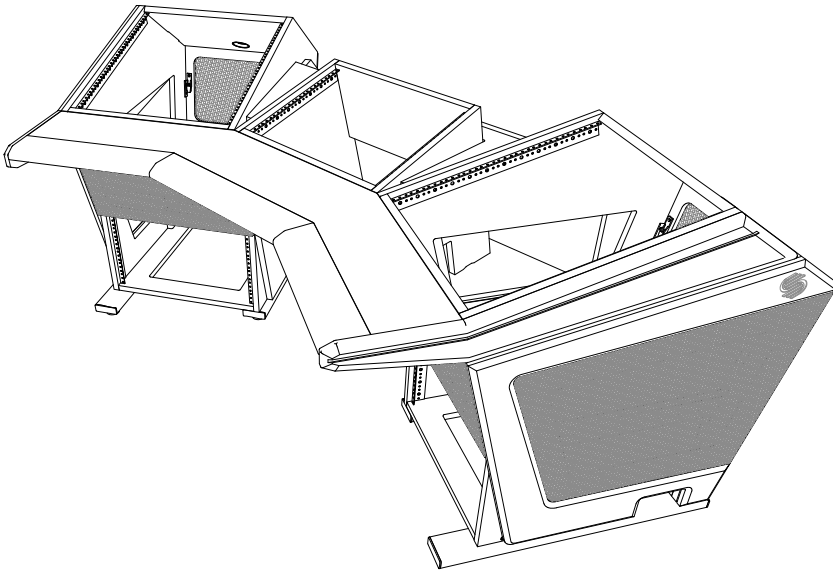

Plan E - Console Specifications

| Shipping Info |
|-------------------------|
| Number of Boxes: 7 |
| Shipping weight: 137 kg |