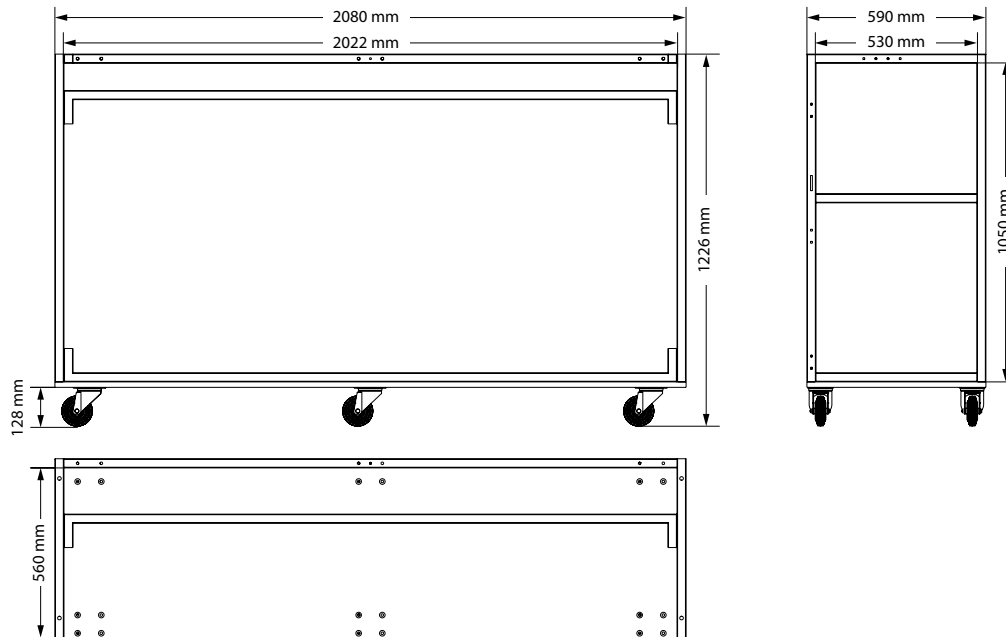

- Transport trolley for transporting up to six upright stage platforms or three upright scissor leg platforms
- Six transport casters, four of them with brakes
- Jet black steel elements, powder-coated
- 18-mm film-coated plywood board
- Delivered as assembly kit
- Max. load capacity: 300 kg
- Internal dimensions (W × H × D): 2,022 mm × 1,050 mm × 560 mm
- External dimensions (W × H × D): 2,080 mm × 1,226 mm × 590 mm
- Weight: approx. 48 kg