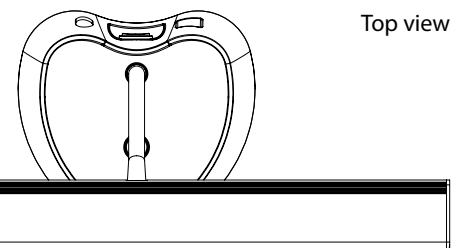

Front view

Rear view

Side view

Top view

- Piano light with warm white LEDs and gooseneck
- 36 pieces SMD-LED
- Brightness adjustable via manual dimmer on the housing
- Colour temperature: 2700 K
- Colour rendering index: CRI > 90
- USB socket for charging mobile devices, max. 1 A
- Max. power consumption: 12 W
- Supply voltage: 100 – 240 V~, 50 / 60 Hz
- Max. height: 39 cm
- Wide lampshade: 396 mm
- Base diameter: 14,9 cm
- Colours:
 