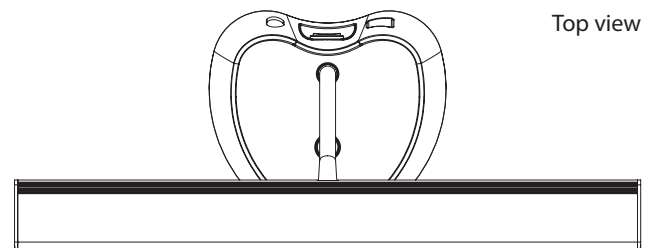

Top view

This device is used to illuminate the music rest of pianos. Any other use or use under other operating conditions is considered to be improper and may result in personal injury or property damage. No liability will be assumed for damages resulting from improper use.

Ensure that plastic bags, packaging, etc. are properly disposed of and are not in the reach of babies and young children. Choking hazard! Ensure that children do not detach any small parts (e.g. knobs or the like) from the product. They could swallow the pieces and choke! Never let children use electrical devices unattended.

For the transport and protective packaging, environmentally friendly materials have been chosen that can be supplied to normal recycling. Ensure that plastic bags, packaging, etc. are properly disposed of. Do not just dispose of these materials with your normal household waste, but make sure that they are collected for recycling. Please follow the notes and markings on the packaging.

This product is subject to the European Waste Electrical and Electronic Equipment Directive (WEEE) in its currently valid version. Do not dispose of your old device with your normal household waste. Dispose of this product through an approved waste disposal firm or through your local waste facility. Comply with the rules and regulations that apply in your country. If in doubt, consult your local waste disposal facility.