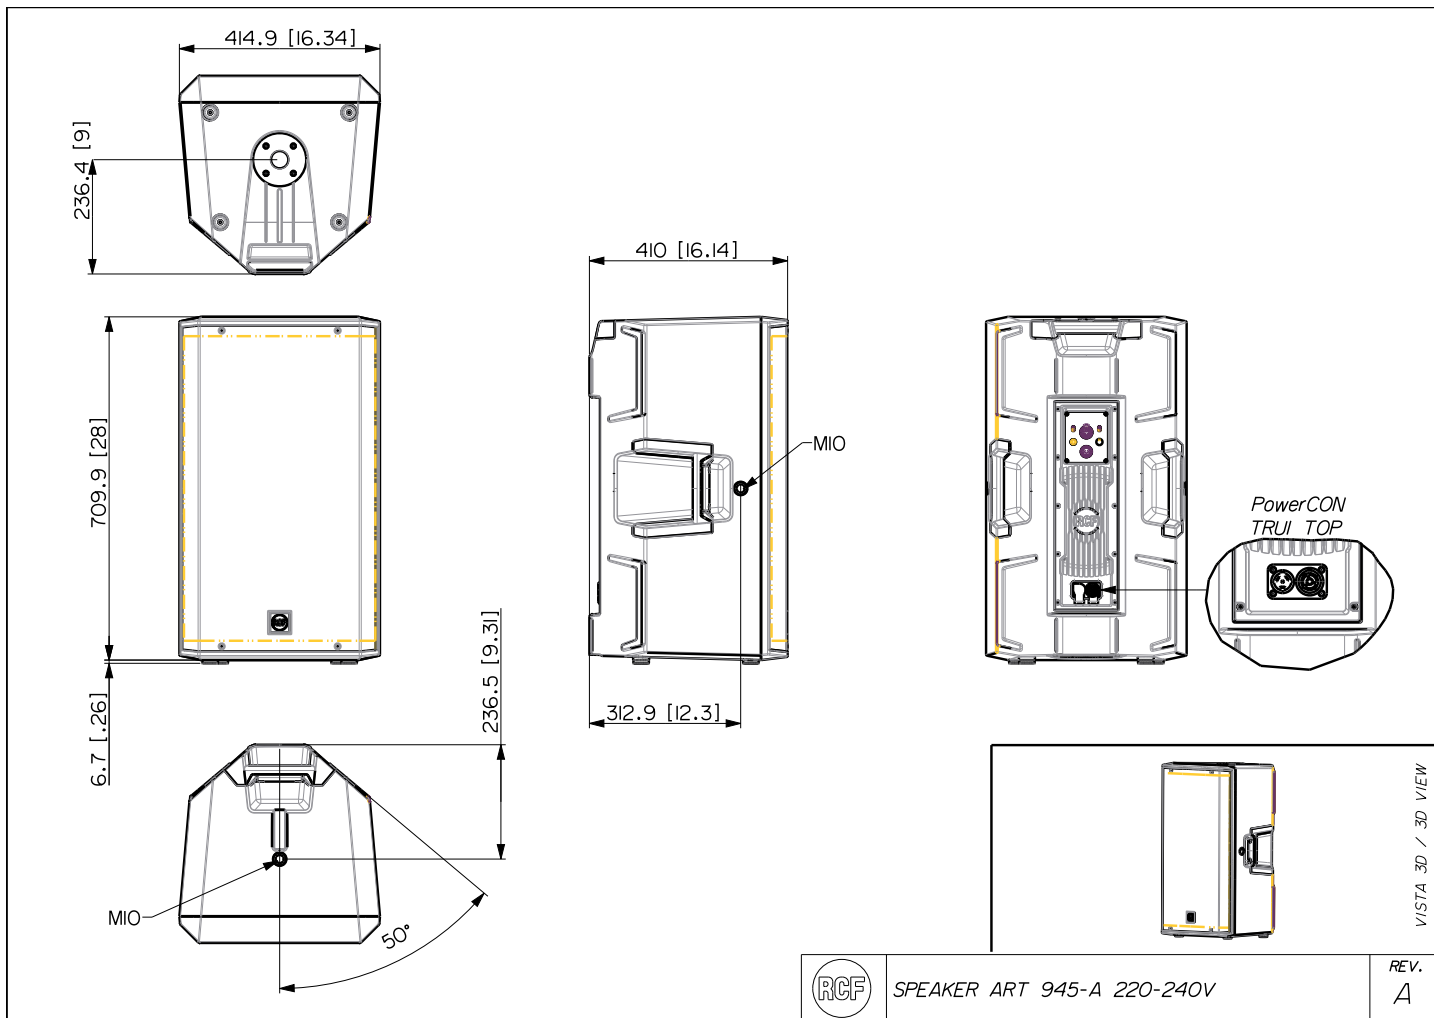

ART 945-A

PROFESSIONAL ACTIVE SPEAKER

TECHNICAL SPECIFICATIONS

Acoustical specifications	Frequency Response:	45 Hz ÷ 20000 Hz
	Max SPL @ 1m:	135 dB
	Horizontal coverage angle:	100°
	Vertical coverage angle:	60°
Transducers	Compression Driver:	1 x 1.4" neo, 4.0" v.c
	Woofers:	15" neo, 3.5" v.c
Input/Output section	Input signal:	bal/unbal
	Input connectors:	XLR, Jack
	Output connectors:	XLR
	Input sensitivity:	-2 dBu/+4 dBu
Processor section	Crossover Frequencies:	650Hz
	Protections:	Thermal, RMS
	Limiter:	Soft Limiter
	Controls:	Linear, Boost, Stage, Volume
Power section	Total Power:	2100 W Peak
	High frequencies:	700 W Peak
	Low frequencies:	1400 W Peak
	Cooling:	Convection
	Connections:	Powercon IN/OUT
Standard compliance	CE marking:	Yes
Physical specifications	Cabinet/Case Material:	PP Composite
	Hardware:	1 x M10 Top, 1 x M10 each side
	Handles:	1 Top , 1 each side
	Pole mount/Cap:	Yes
	Grille:	Steel
	Color:	Black
Size	Height:	717 mm / 28.23 inches
	Width:	415 mm / 16.34 inches
	Depth:	410 mm / 16.14 inches
	Weight:	22.1 kg / 48.72 lbs
Shipping informations	Package Height:	760 mm / 29.92 inches
	Package Width:	475 mm / 18.7 inches
	Package Depth:	470 mm / 18.5 inches
	Package Weight:	24.3 kg / 53.57 lbs

PART NUMBER

• **13000692**

ART 945-A

115V

EAN 8024530019167

• **13000691**

ART 945-A

220-240V

EAN 8024530019150

ACCESSORIES

	AC PMA - POLE MOUNT	PART NUMBER EAN:	13360034 8024530007713
	AC PM-M20	PART NUMBER EAN:	13360067 8024530014599
	AC PMX POLE MOUNT M20	PART NUMBER EAN:	13360232 8024530010058
	AC PRO-FS PROFESS. LOCKING FLOOR STAND	PART NUMBER EAN:	13360109 8024530006471
	AC PRO-PM PROFESS. LOCKING POLE MOUNT	PART NUMBER EAN:	13360110 8024530006488
	COVER CVR ART 915	PART NUMBER EAN:	13360478 8024530018856
	FLYING BRACKET FL-BR ART 915	PART NUMBER EAN:	13360481 8024530019174
	HORIZONTAL BRACKET H-BR ART 915	PART NUMBER EAN:	13360479 8024530019198
	VERTICAL BRACKET V-BR ART 915	PART NUMBER EAN:	13360480 8024530019181