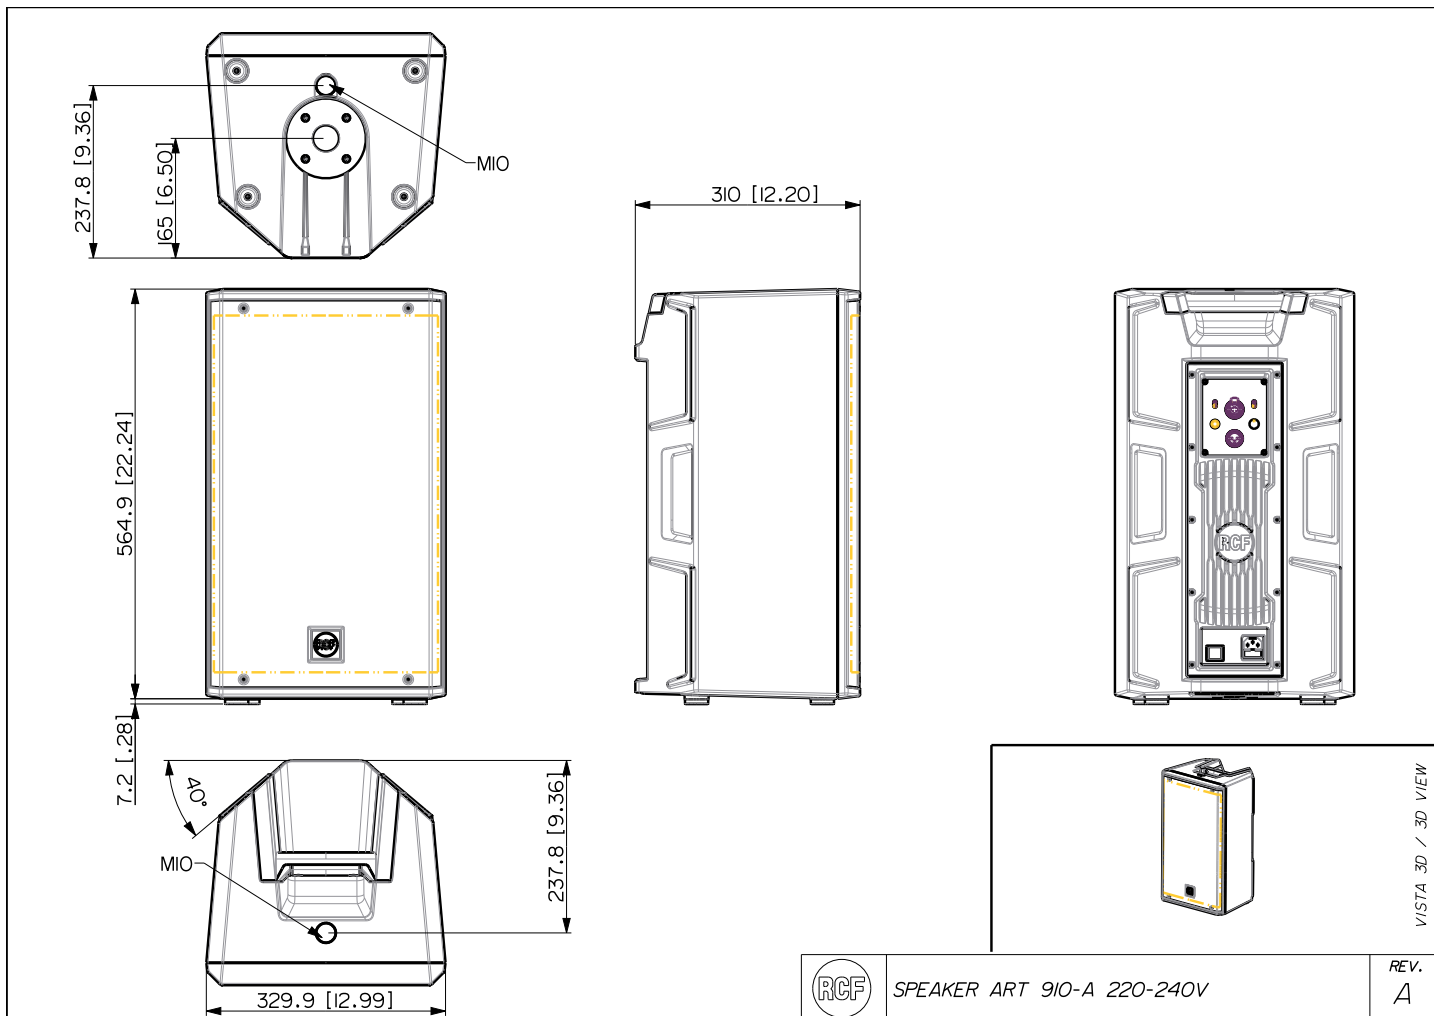

## TECHNICAL SPECIFICATIONS

<b>Acoustical specifications</b>	Frequency Response:	50 Hz ÷ 20000 Hz
	Max SPL @ 1m:	130 dB
	Horizontal coverage angle:	100°
	Vertical coverage angle:	60°
<b>Transducers</b>	Compression Driver:	1 x 1.0", 1.75" v.c
	Woofers:	10", 2.5" v.c
<b>Input/Output section</b>	Input signal:	bal/unbal
	Input connectors:	XLR, Jack
	Output connectors:	XLR
	Input sensitivity:	-2 dBu/+4 dBu
<b>Processor section</b>	Crossover Frequencies:	1800 Hz
	Protections:	Thermal, RMS
	Limiter:	Soft Limiter
	Controls:	Linear, Boost, Stage, Volume
<b>Power section</b>	Total Power:	2100 W Peak
	High frequencies:	700 W Peak
	Low frequencies:	1400 W Peak
	Cooling:	Convection
	Connections:	VDE
<b>Standard compliance</b>	CE marking:	Yes
<b>Physical specifications</b>	Cabinet/Case Material:	PP Composite
	Hardware:	1 x M10 Top and Bottom
	Handles:	1 Top
	Pole mount/Cap:	Yes
	Grille:	Steel
	Color:	Black
<b>Size</b>	Height:	572 mm / 22.52 inches
	Width:	330 mm / 12.99 inches
	Depth:	310 mm / 12.2 inches
	Weight:	15.8 kg / 34.83 lbs
<b>Shipping informations</b>	Package Height:	616 mm / 24.25 inches
	Package Width:	370 mm / 14.57 inches
	Package Depth:	390 mm / 15.35 inches
	Package Weight:	17.5 kg / 38.58 lbs

**PART NUMBER**

- **13000677**

ART 910-A

115V

EAN 8024530019297

- **13000654**

ART 910-A

220-240V