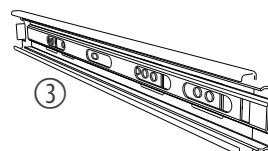

## Features

- Suitable for Thomann Creative Desk 137 (Item no. 557673, 557666)
- Suitable for Thomann Creative Desk 159 (Item no. 573498, 573508)
- Can be mounted at 3 different heights
- Maximum load 20 kg
- Material:  
Chipboard, 25 mm, coated with melamine film  
Colour: Black (Item no. 557673, 573508)  
Colour: Anthracite (Item no. 557666, 573498)
- Overall dimensions (W × H × D):  
1238 mm × 400 mm × 25 mm (Item no. 557673, 557666)  
1458 mm × 400 mm × 25 mm (Item no. 573498, 573508)

Drawer rails

Table section – 2 pcs.

Drawer section – 2 pcs.

## Assembly material

- ①  M4x10 – 6 pcs.
- ②  3x20 – 6 pcs.

1.

2.

3.

**Risk of injury and choking hazard for children!**

Children can suffocate on packaging material and small parts. Children can injure themselves when handling the product. Never allow children to play with the packaging material and the product. Always store packaging material out of the reach of babies and small children. Always dispose of packaging material properly when it is not in use. Never allow children to use the product without supervision. Keep small parts away from children and make sure that the product does not shed any small parts that children could play with.