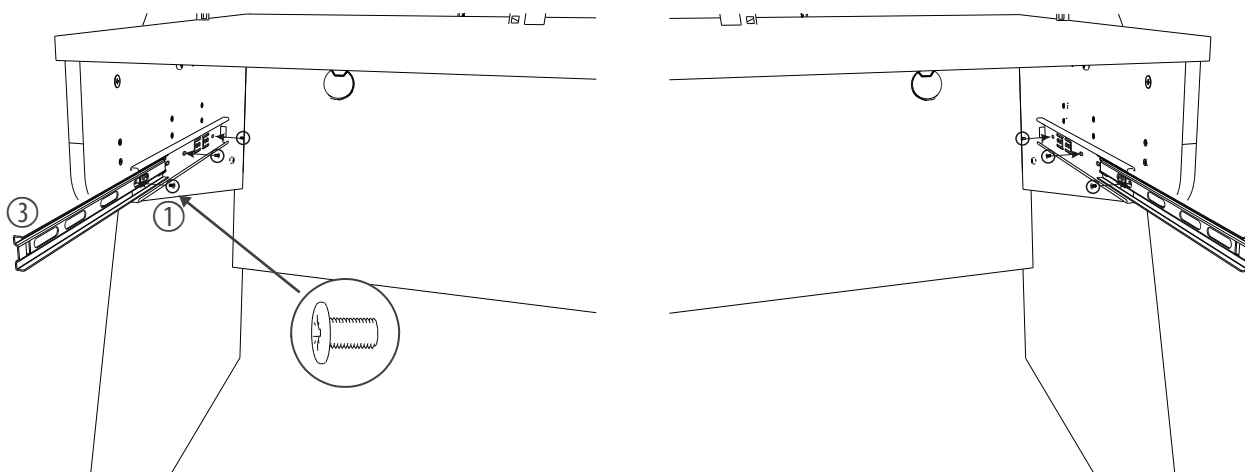

## Features

- Suitable for Thomann Creative Desk 137 (Item no. 557673, 557666)
- Suitable for Thomann Creative Desk 159 (Item no. 573498, 573508)
- Can be mounted at 3 different heights
- Maximum load 20 kg
- Material:  
Chipboard, 25 mm, coated with melamine film  
Colour: Black (Item no. 557673, 573508)  
Colour: Anthracite (Item no. 557666, 573498)
- Overall dimensions (W × H × D):  
1238 mm × 400 mm × 25 mm (Item no. 557673, 557666)  
1458 mm × 400 mm × 25 mm (Item no. 573498, 573508)

Drawer rails

Table section – 2 pcs.

Drawer section – 2 pcs.

## Assembly material

- ①  M4x10 – 6 pcs.
- ②  3x20 – 6 pcs.

1.

2.

3.

**Risk of injury and choking hazard for children!**

Children can suffocate on packaging material and small parts. Children can injure themselves when handling the product. Never allow children to play with the packaging material and the product. Always store packaging material out of the reach of babies and small children. Always dispose of packaging material properly when it is not in use. Never allow children to use the product without supervision. Keep small parts away from children and make sure that the product does not shed any small parts that children could play with.