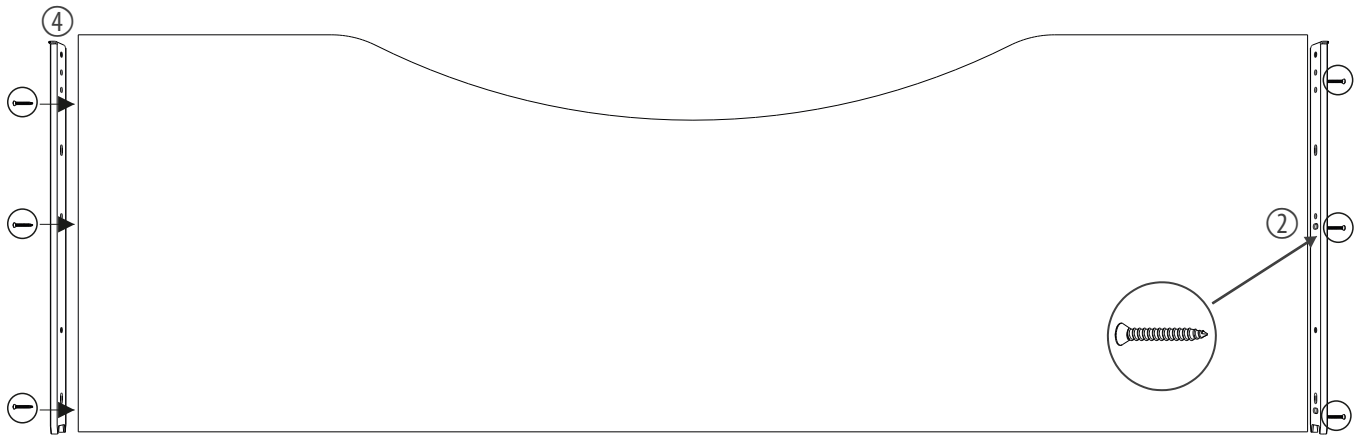

## Features

- Suitable for Thomann Creative Desk 137 (Item no. 557673, 557666)
- Suitable for Thomann Creative Desk 159 (Item no. 573498, 573508)
- Can be mounted at 3 different heights
- Maximum load 20 kg
- Material:  
Chipboard, 25 mm, coated with melamine film  
Colour: Black (Item no. 557673, 573508)  
Colour: Anthracite (Item no. 557666, 573498)
- Overall dimensions (W × H × D):  
1238 mm × 400 mm × 25 mm (Item no. 557673, 557666)  
1458 mm × 400 mm × 25 mm (Item no. 573498, 573508)

Drawer rails

Table section – 2 pcs.

Drawer section – 2 pcs.

## Assembly material

- ①  M4x10 – 6 pcs.
- ②  3x20 – 6 pcs.

1.

2.

3.

**Risk of injury and choking hazard for children!**

Children can suffocate on packaging material and small parts. Children can injure themselves when handling the product. Never allow children to play with the packaging material and the product. Always store packaging material out of the reach of babies and small children. Always dispose of packaging material properly when it is not in use. Never allow children to use the product without supervision. Keep small parts away from children and make sure that the product does not shed any small parts that children could play with.