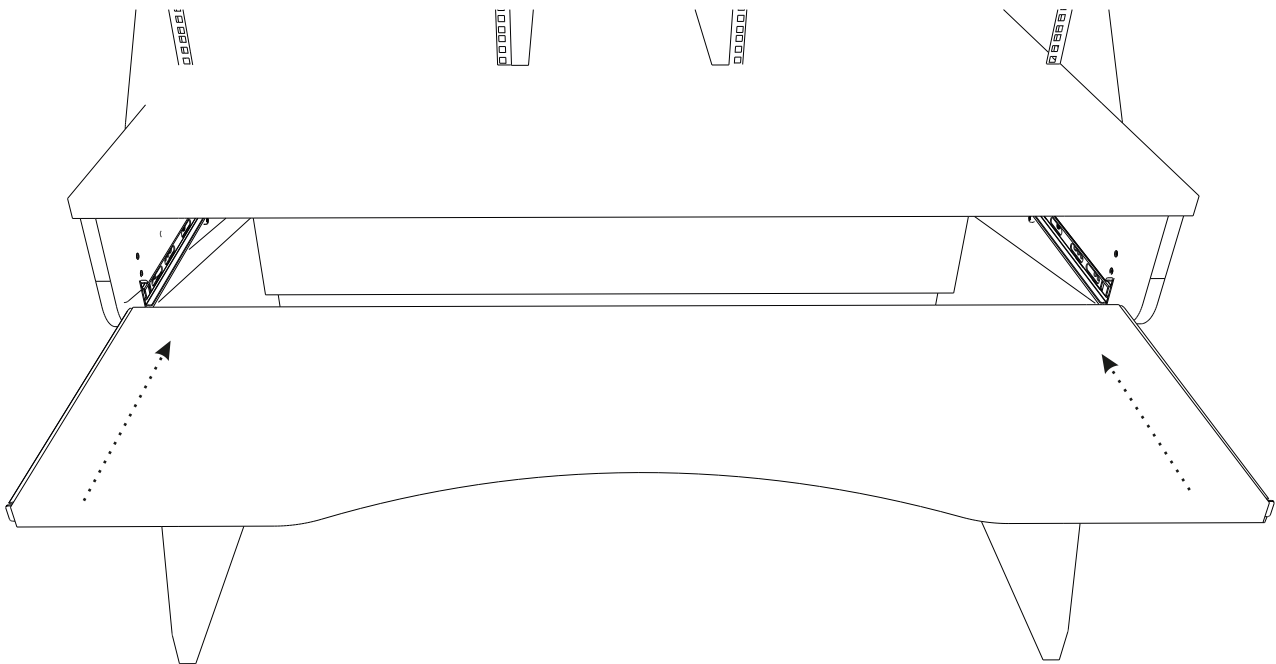

## Features

- Suitable for Thomann Creative Desk 137 (Item no. 557673, 557666)
- Suitable for Thomann Creative Desk 159 (Item no. 573498, 573508)
- Can be mounted at 3 different heights
- Maximum load 20 kg
- Material:  
Chipboard, 25 mm, coated with melamine film  
Colour: Black (Item no. 557673, 573508)  
Colour: Anthracite (Item no. 557666, 573498)
- Overall dimensions (W × H × D):  
1238 mm × 400 mm × 25 mm (Item no. 557673, 557666)  
1458 mm × 400 mm × 25 mm (Item no. 573498, 573508)

Drawer rails

Table section – 2 pcs.

Drawer section – 2 pcs.

## Assembly material

- ①  M4x10 – 6 pcs.
- ②  3x20 – 6 pcs.

1.

2.

3.

**Risk of injury and choking hazard for children!**

Children can suffocate on packaging material and small parts. Children can injure themselves when handling the product. Never allow children to play with the packaging material and the product. Always store packaging material out of the reach of babies and small children. Always dispose of packaging material properly when it is not in use. Never allow children to use the product without supervision. Keep small parts away from children and make sure that the product does not shed any small parts that children could play with.