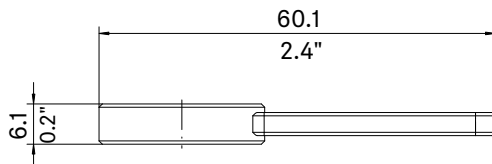

Evolution Wireless Digital EW-DP ME-4 SET | Lavalier Set

ABMESSUNGEN

EW-DP EK

Evolution Wireless Digital EW-DP ME-4 SET | Lavalier Set

ABMESSUNGEN

EW-D SK

Frequenzbereich Frequency range	L
1785-1805 MHz	198.8 / 7.83"
925-937.5 MHz	152.8 / 6.02"
902-928 MHz	152.8 / 6.02"
823-832 MHz / 863-865 MHz	161.8 / 6.37"
662-694 MHz	190.8 / 7.51"
630-662 MHz	190.8 / 7.51"
606-662 MHz	190.8 / 7.51"
552-608 MHz	212.8 / 8.38"
520-576 MHz	212.8 / 8.38"
470.2-526 MHz	226.8 / 8.93"

Evolution Wireless Digital EW-DP ME-4 SET | Lavalier Set

ABMESSUNGEN

Mousing Accessories

Montagemaße in Anlehnung an ISO 518
Mounting dimensions according to ISO 518