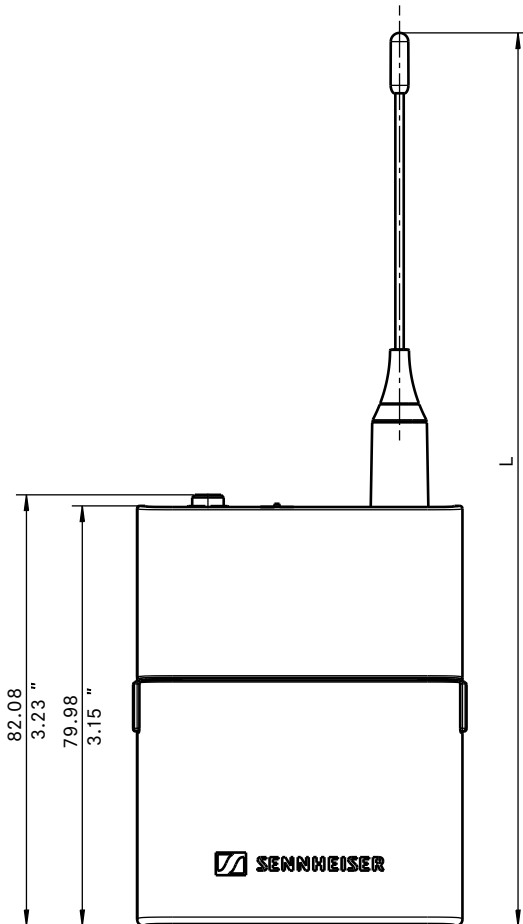

Evolution Wireless Digital EW-DP ME-4 SET | Lavalier Set

ABMESSUNGEN

EW-DP EK

Evolution Wireless Digital EW-DP ME-4 SET | Lavalier Set

ABMESSUNGEN

EW-D SK

Frequenzbereich Frequency range	L
1785-1805 MHz	198.8 / 7.83"
925-937.5 MHz	152.8 / 6.02"
902-928 MHz	152.8 / 6.02"
823-832 MHz / 863-865 MHz	161.8 / 6.37"
662-694 MHz	190.8 / 7.51"
630-662 MHz	190.8 / 7.51"
606-662 MHz	190.8 / 7.51"
552-608 MHz	212.8 / 8.38"
520-576 MHz	212.8 / 8.38"
470.2-526 MHz	226.8 / 8.93"

Evolution Wireless Digital EW-DP ME-4 SET | Lavalier Set

ABMESSUNGEN

Mousing Accessories

Montagemaße in Anlehnung an ISO 518
Mounting dimensions according to ISO 518