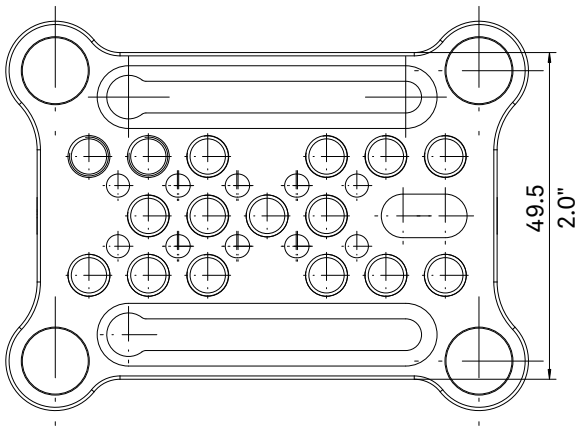

Evolution Wireless Digital EW-DP ME-4 SET | Lavalier Set

ABMESSUNGEN

EW-DP EK

Evolution Wireless Digital EW-DP ME-4 SET | Lavalier Set

ABMESSUNGEN

EW-D SK

Frequenzbereich Frequency range	L
1785-1805 MHz	198.8 / 7.83"
925-937.5 MHz	152.8 / 6.02"
902-928 MHz	152.8 / 6.02"
823-832 MHz / 863-865 MHz	161.8 / 6.37"
662-694 MHz	190.8 / 7.51"
630-662 MHz	190.8 / 7.51"
606-662 MHz	190.8 / 7.51"
552-608 MHz	212.8 / 8.38"
520-576 MHz	212.8 / 8.38"
470.2-526 MHz	226.8 / 8.93"

Evolution Wireless Digital EW-DP ME-4 SET | Lavalier Set

ABMESSUNGEN

Mousing Accessories

Montagemaße in Anlehnung an ISO 518
Mounting dimensions according to ISO 518