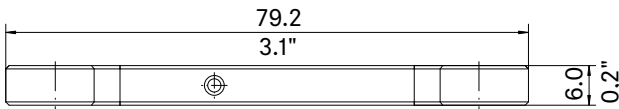

Evolution Wireless Digital EW-DP ME-4 SET | Lavalier Set

ABMESSUNGEN

EW-DP EK

Evolution Wireless Digital EW-DP ME-4 SET | Lavalier Set

ABMESSUNGEN

EW-D SK

Frequenzbereich Frequency range	L
1785-1805 MHz	198.8 / 7.83"
925-937.5 MHz	152.8 / 6.02"
902-928 MHz	152.8 / 6.02"
823-832 MHz / 863-865 MHz	161.8 / 6.37"
662-694 MHz	190.8 / 7.51"
630-662 MHz	190.8 / 7.51"
606-662 MHz	190.8 / 7.51"
552-608 MHz	212.8 / 8.38"
520-576 MHz	212.8 / 8.38"
470.2-526 MHz	226.8 / 8.93"

Evolution Wireless Digital EW-DP ME-4 SET | Lavalier Set

ABMESSUNGEN

Mousing Accessories

Montagemaße in Anlehnung an ISO 518
Mounting dimensions according to ISO 518