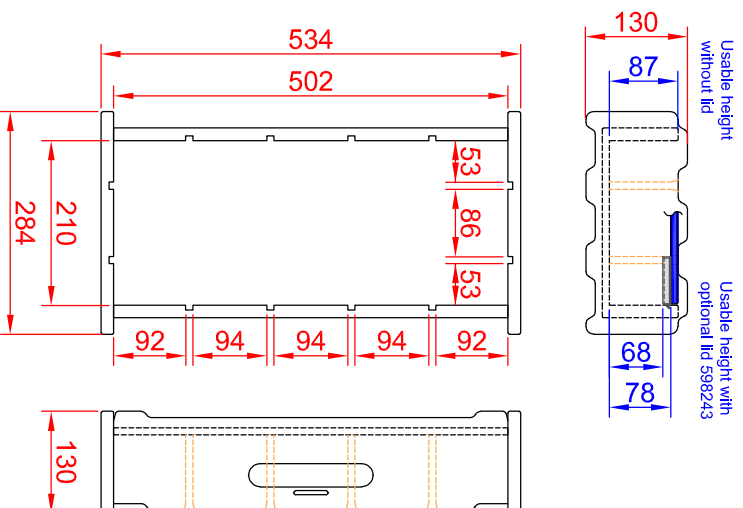

598064

30 Multiflex Grid H1

Dimensions in mm (millimeters)