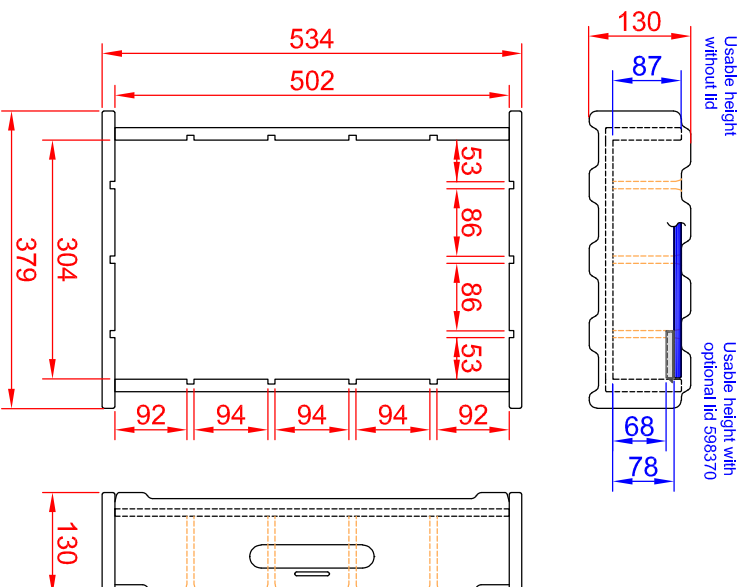

598108

40 Multiflex Grid H1

Dimensions in mm (millimeters)